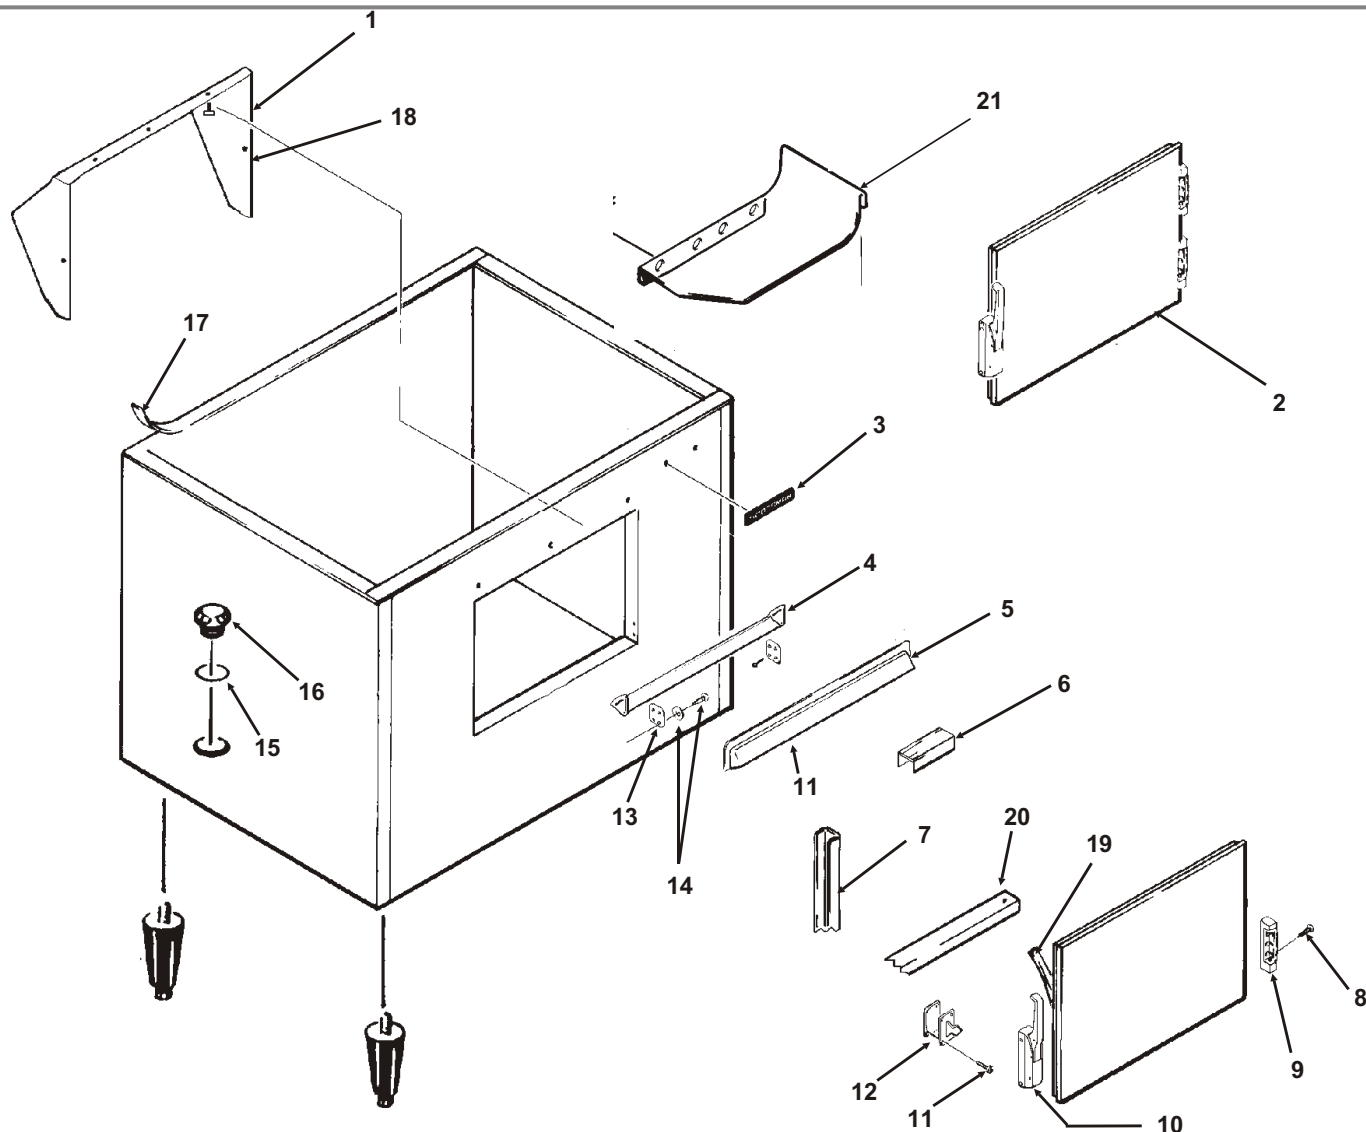

Bins, Condensers, and Accessories Service Parts

B90/BX87

ITEM NUMBER	PART NUMBER	DESCRIPTION			
1	A15114-000	Baffle	9	02-2658-03	Hinge
2	A18300-013	Complete Door-brown		02-2658-04	Hinge Cover
	A18300-032	Complete door, gray	10	02-2658-01	Latch
	A18300-010	Complete Door, sandalwood.		02-1285-00	Screw, into door
	A18300-002	Complete door, SS	11	03-1419-28	Screw, into cabinet
	02-1000-00	Plastic door liner	12	02-2658-02	Strike
3	15-0711-01	Emblem for sandalwood	13	A25929-001	Spill door hinge
	15-0808-01	Emblem for gray	14	A17302-000	Button storage
4	A17342-000	Spill Door		03-1403-15	Screw
5	no number	Awning	15	13-0617-11	O-ring
6	no number	Door Trim Cap	16	02-2809-01	Drain top
7	A25931-001	Door Trim side	17	19-0503-04	Foam tape
8	03-1285-00	Screw, into door	18	03-0727-01	Thumb screw
	03-1419-28	Screw, into cabinet	19	13-0264-00	Door gasket
			20	A25932-001	Door trim
			21	A26449-001	Cube chute