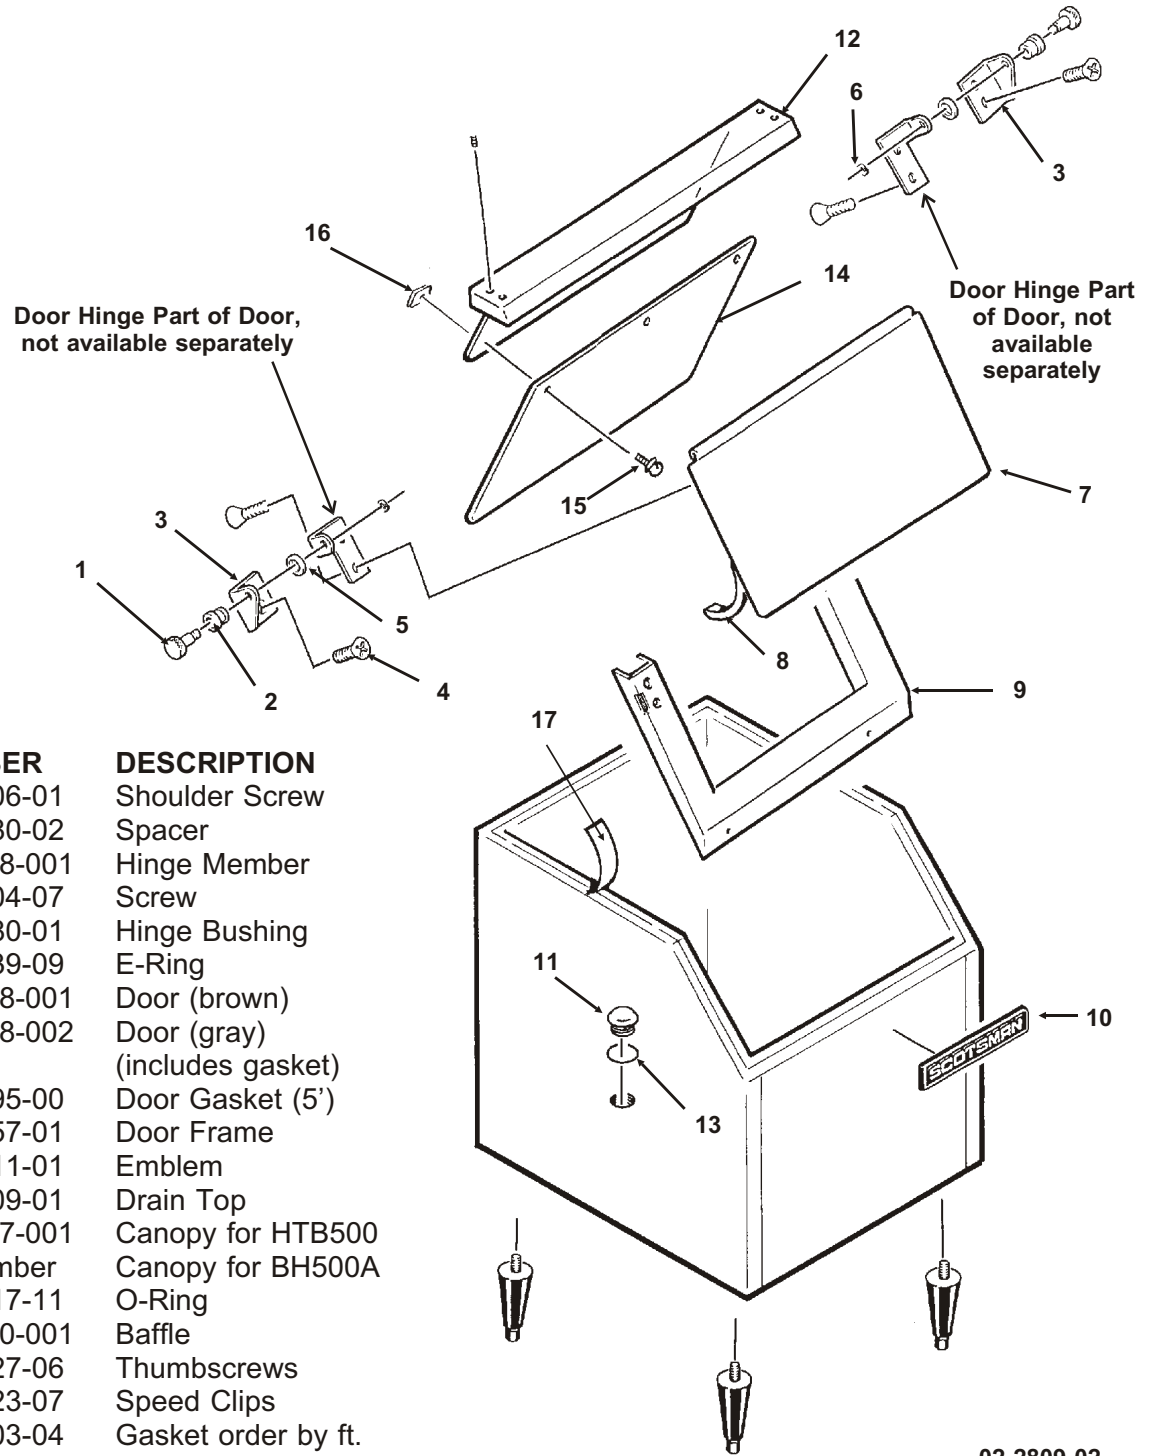

Note: Leg Threads are $\frac{1}{2}$ - 13. The legs for this bin will not interchange with any other Scotsman leg or caster.

Bins, Condensers, and Accessories Service Parts

ITEM NUMBER	PART NUMBER	DESCRIPTION	ITEM NUMBER	PART NUMBER	DESCRIPTION
1	02-3991-01	Baffle	10	02-2658-01	Latch
2	02-3991-02	Complete door, SS		02-3991-12	Screw, into door
	02-3991-03	Plastic door liner	11	02-3991-13	Screw, into cabinet
3	15-0711-02	Emblem for gray	12	02-2658-02	Strike
4	02-3991-04	Spill Door	13	02-3991-15	Spill door hinge
5	02-3991-05	Awning	14	02-3991-16	Screw
6	02-3991-06	Door Trim Cap	15	13-0617-11	O-ring
7	02-3991-07	Door Trim side	16	02-2809-01	Drain top
	02-3991-17	Support, attaches to item 7	17	19-0503-04	Foam tape
8	02-3991-08	Screw, into door or cabinet	18	03-0727-01	Thumb screw
9	02-2658-03	Hinge	19	02-3991-18	Door gasket
	02-2658-04	Hinge Cover	20	02-3991-19	Door trim

Bins, Condensers, and Accessories Service Parts

HTB500/BH500A

ITEM NUMBER	PART NUMBER	DESCRIPTION
1	02-2806-01	Shoulder Screw
2	02-2380-02	Spacer
3	A31248-001	Hinge Member
4	03-1404-07	Screw
5	02-2380-01	Hinge Bushing
6	03-1539-09	E-Ring
7	A32648-001	Door (brown)
	A32648-002	Door (gray) (includes gasket)
8	13-0595-00	Door Gasket (5')
9	02-2857-01	Door Frame
10	15-0711-01	Emblem
11	02-2809-01	Drain Top
12	A32317-001	Canopy for HTB500
	no number	Canopy for BH500A
13	13-0617-11	O-Ring
14	A32580-001	Baffle
15	03-0727-06	Thumbscrews
16	03-1423-07	Speed Clips
17	19-0503-04	Gasket order by ft.