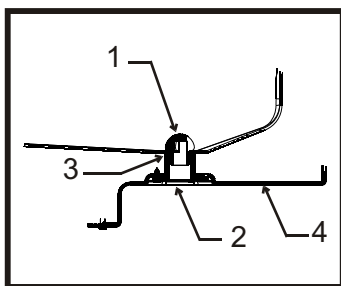

Bins, Condensers, and Accessories

Service Parts

B222, B322, B330, B530, B842, B948

Item Number	Part Number	Description	Item Number	Part Number	Description
1	02-2809-02	Drain top	17	A38920-001	Canopy, B222, B322
2	02-3108-01	Drain fitting		A38921-001	Canopy, B330, B530
3	02-4193-01	Drain gasket		A38922-001	Canopy, B842
4	02-4234-01	Drain panel, SS only		A38923-001	Canopy, B948
5	02-0540-01	Scoop	18	A38910-001	Baffle, B222, B322
6	03-3876-01	Spring*		A38911-001	Baffle, B330, B530
7	03-3874-01	Hinge pin*		A38912-001	Baffle, B842
8	13-0946-01	Hinge gasket		A38913-001	Baffle, B948
9	03-1539-12	E clip*	19	13-0943-02	Gasket, 22" use 86"
10	05-0586-01	Elbow for drain			Gasket, 30" use 102"
11	03-1403-71	Screw, hinge to canopy			Gasket, 42" use 126"
12	03-1418-30	Screw, frame to canopy	20	A40299-001	Left cap - SS bin
13	02-4232-01	Left hinge mount*		A39241-001	Left cap - plastic bin
14	02-4233-01	Right hinge mount*	21	A40299-002	Right cap - SS bin
15	A40611-021	Door, B222, B322		A39240-001	Right cap - plastic bin
	A40612-021	Door, B330, B530	22	A40300-001	22" back cap
	A40613-021	Door, B842		A40301-001	30" back cap
15a	13-0595-00	B842 door gasket, use 27.5"		A40302-001	42" back cap
	A40614-021	Door, B948		A40303-001	48" back cap
15b	13-0595-00	B948 door gasket, use 33.5"			
15c	02-4235-01	Bumper, 22"and 30" only			
16	02-4236-01	Frame, B222, B322			
	02-4237-01	Frame, B330, B530			
	02-4238-01	Frame, B842			
	02-4239-01	Frame, B948			

Drain Detail