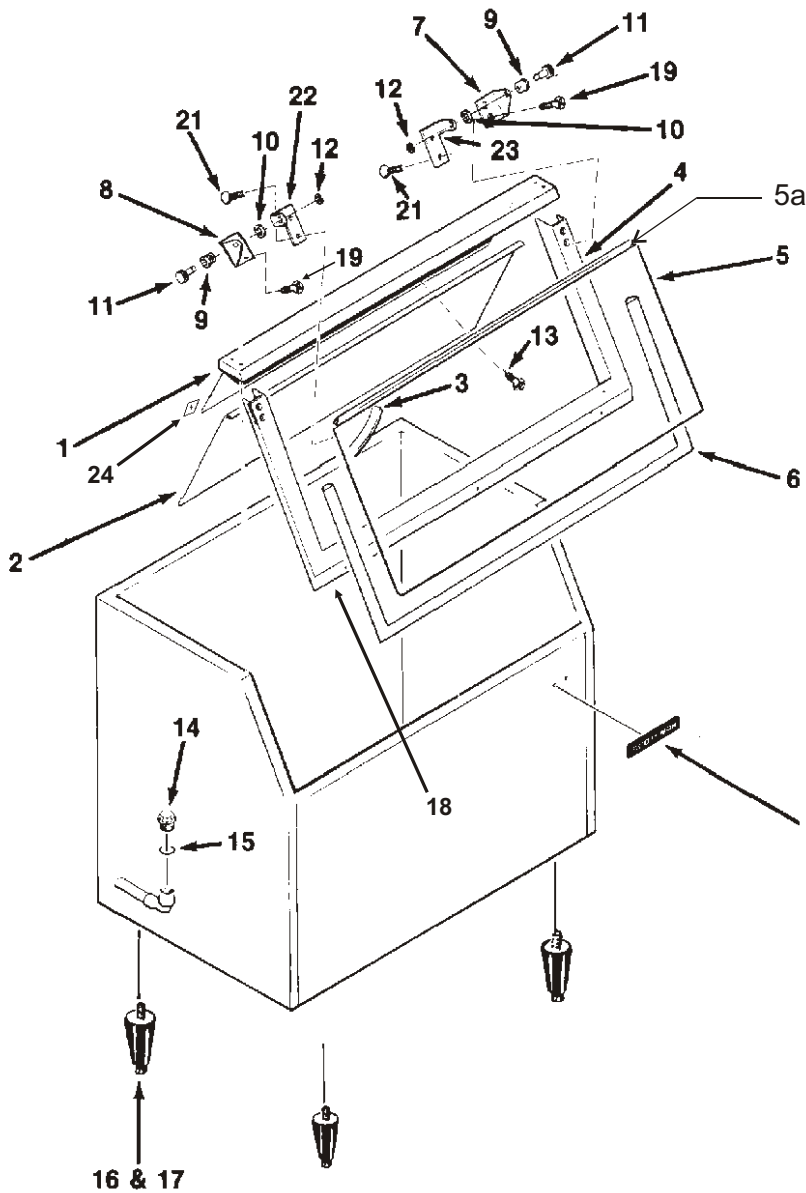

Bins, Condensers, and Accessories Service Parts

BH800/BH550

Note: C series has rounded corners

Left Bin Channel: A35506-001
Right Bin Channel: A35507-001
Rear Bin Channel: A35508-001