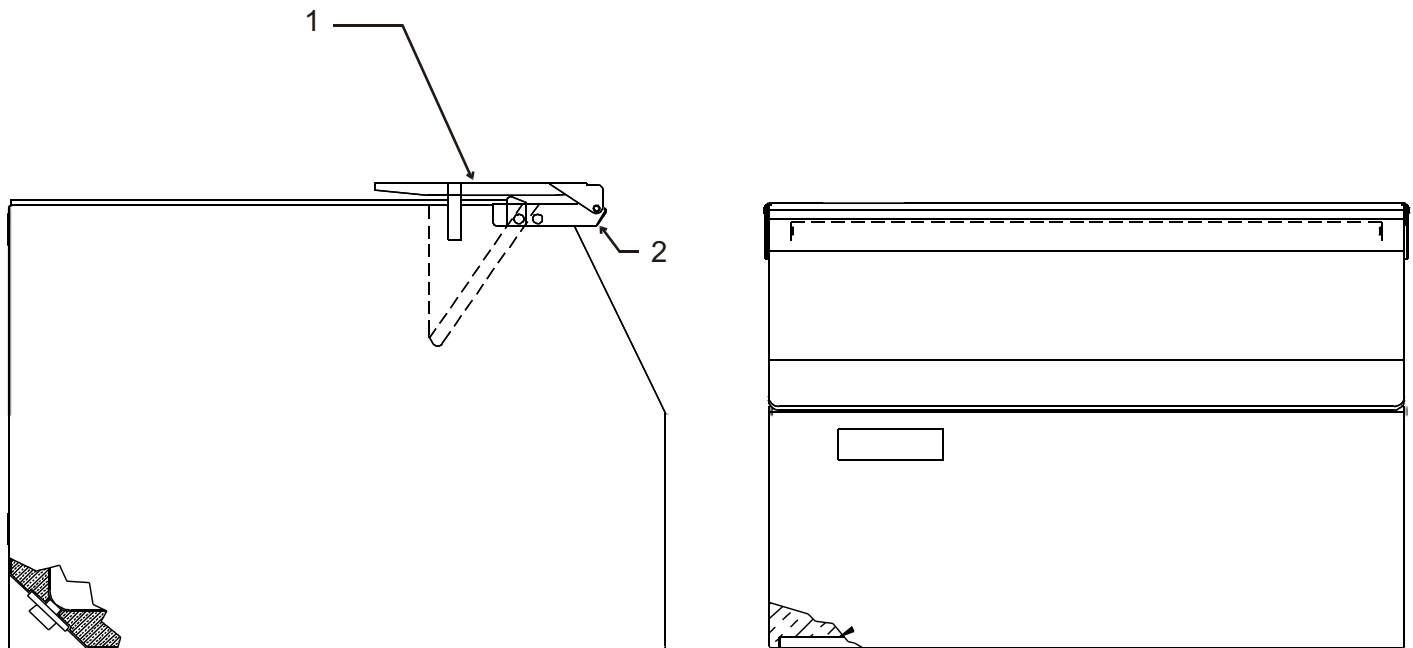

DRAIN FITTING DETAIL
after serial numbers
HTB250 489378-05K
HTB350 488666-05K

Bins, Condensers, and Accessories Service Parts

B230P

Item Number	Part Number	Description
1	02-4732-02	Door only
2	02-4654-21	Door assembly , includes door, baffle, gasket and hinges
3	02-3943-10*	Set of 4 legs for bins with "1280" in the serial number.
	KLP7	Set of 4 legs for bins with "1320" in the serial number.