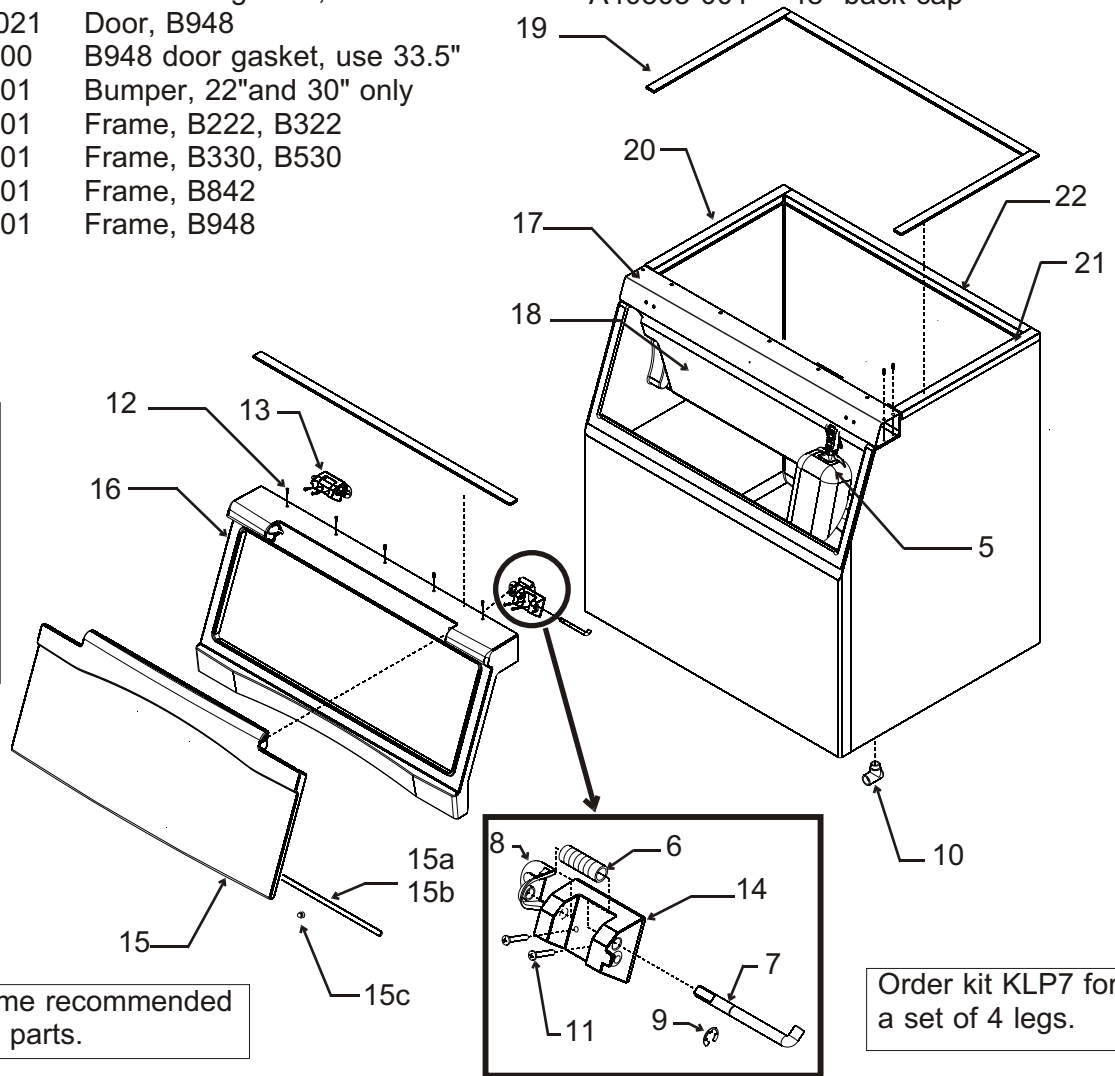

Hinge Detail

Order kit KLP7 for a set of 4 legs.

* Replacement of frame recommended when servicing hinge parts.