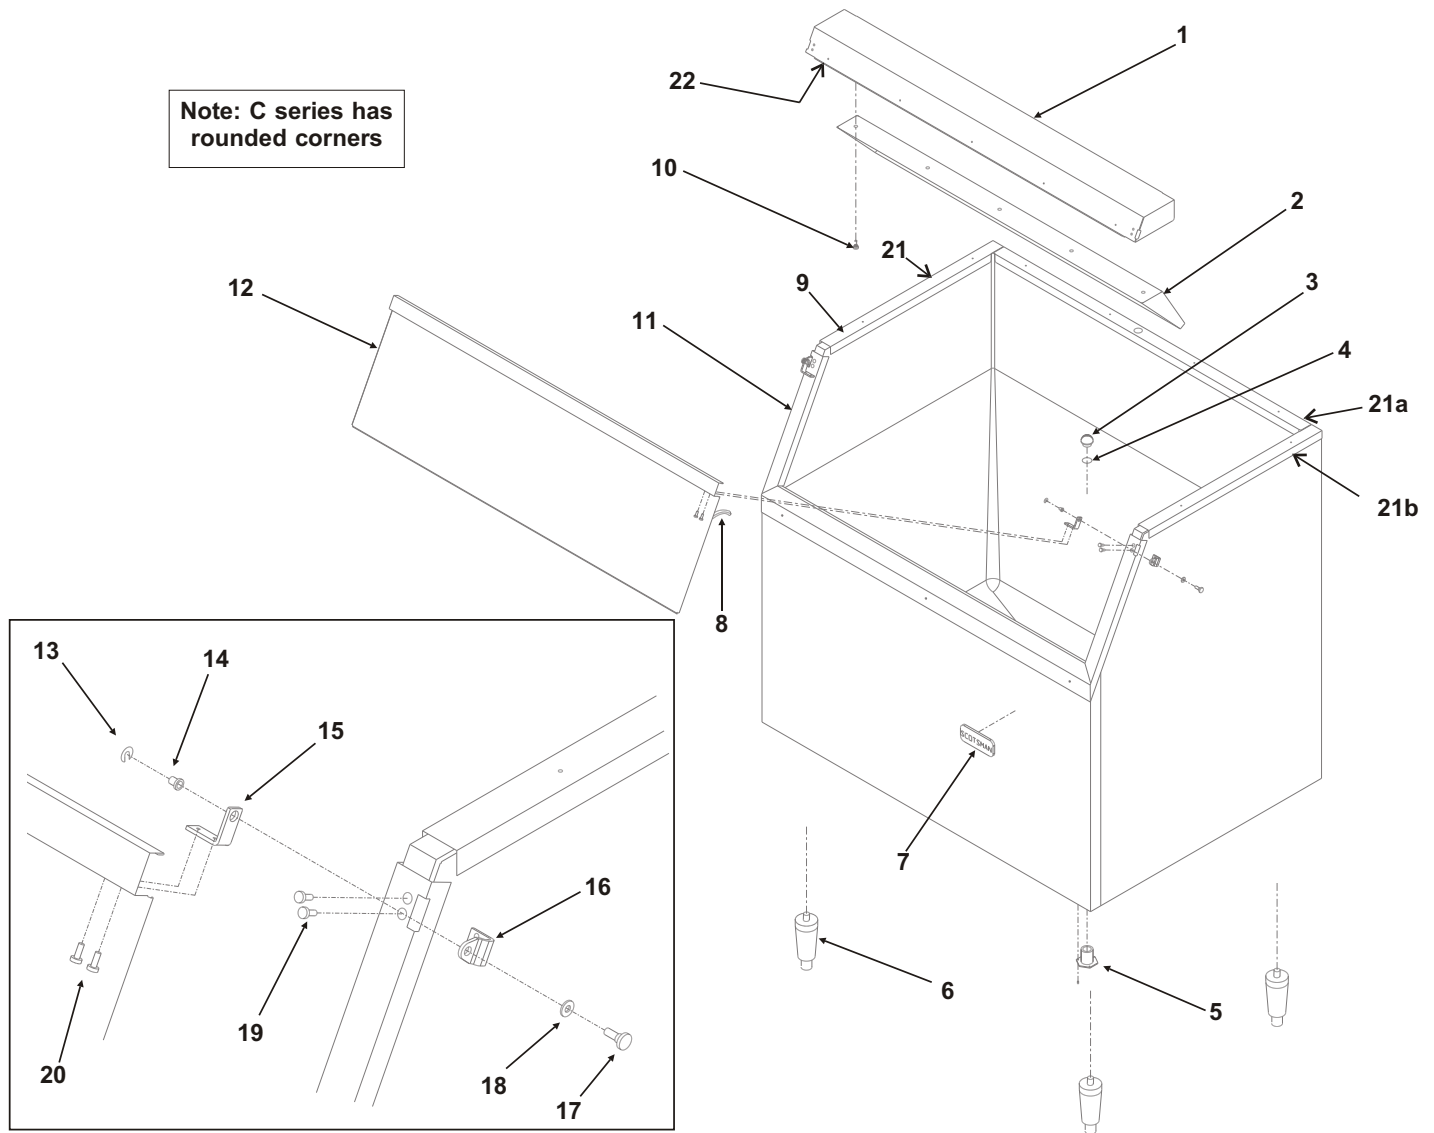

Bins, Condensers, and Accessories Service Parts

BH900

Note: C series has rounded corners

ITEM NUMBER	PARTS NUMBER	DESCRIPTION
1	A35322-020	Canopy Assembly
2	A35152-001	Ice Baffle
3	02-2809-01	Drain Top
4	02-4193-01	Flat washer
5	02-3201-01	Drain casting
6	KLP7	Leg Kit, Black
7	15-0711-01	Emblem
8	13-0595-00	Door gasket (6.25' reg.)
9	19-0503-04	Bin gasket / ft
10	03-0727-11	Baffle screw
11	A35275-001	Door frame assy.
	A37641-021	Door frame, BH900S-C
12	A35323-020	Door w/gasket - BH900
13	03-1539-09	"E" ring
14	02-2380-01	Hinge bushing
15	02-3195-01	Door hinge

ITEM NUMBER	PARTS NUMBER	DESCRIPTION
16	02-3196-01	Bin hinge
17	02-2806-01	Shoulder screw
18	02-2380-02	Spacer
19	03-1403-29	Screw 10-24
20	03-1403-24	Screw 10-24
21	A35280-001	Left bin channel
21a	A35311-001	Back bin channel
21b	A35279-001	Right bin channel
22	02-3202-02	Trim guard - order 2 and trim to fit.

Note: There were a few BH900CE/CS bins made in the early 1990s that used a **different** door, hinge & pin: Most BH900s did NOT use these parts.

12	02-3222-01	Door, BH900CE or CS
	02-3225-01	Hinge kit, BH900CE
	02-3226-01	Pivot pin set, BH900CE