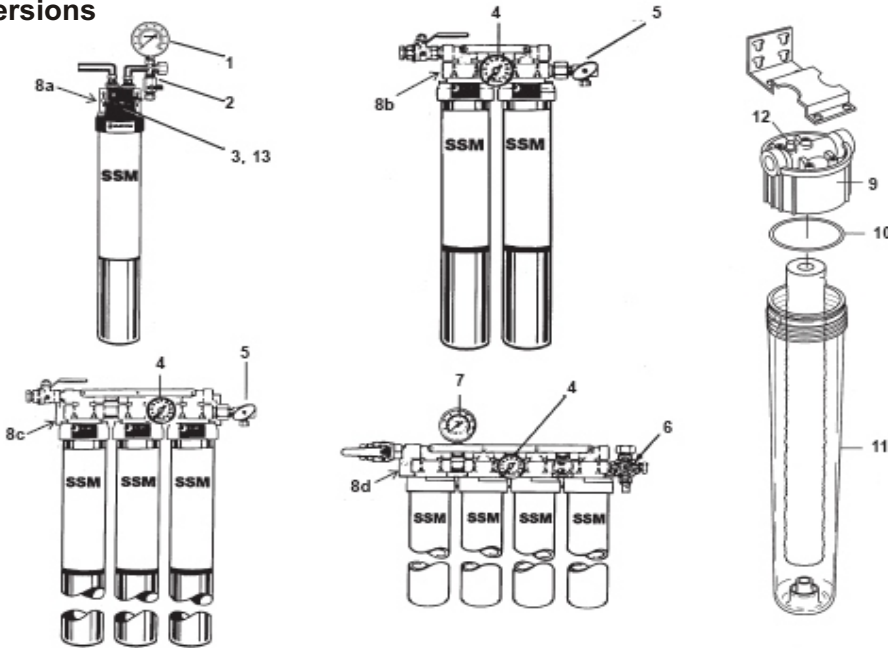

Note: Leg Threads are $\frac{1}{2}$ - 13. The legs for this bin will not interchange with any other Scotsman leg or caster.

Bins, Condensers, and Accessories Service Parts

ITEM NUMBER	PART NUMBER	DESCRIPTION	ITEM NUMBER	PART NUMBER	DESCRIPTION
1	02-3991-01	Baffle	10	02-2658-01	Latch
2	02-3991-02	Complete door, SS		02-3991-12	Screw, into door
	02-3991-03	Plastic door liner	11	02-3991-13	Screw, into cabinet
3	15-0711-02	Emblem for gray	12	02-2658-02	Strike
4	02-3991-04	Spill Door	13	02-3991-15	Spill door hinge
5	02-3991-05	Awning	14	02-3991-16	Screw
6	02-3991-06	Door Trim Cap	15	13-0617-11	O-ring
7	02-3991-07	Door Trim side	16	02-2809-01	Drain top
	02-3991-17	Support, attaches to item 7	17	19-0503-04	Foam tape
8	02-3991-08	Screw, into door or cabinet	18	03-0727-01	Thumb screw
9	02-2658-03	Hinge	19	02-3991-18	Door gasket
	02-2658-04	Hinge Cover	20	02-3991-19	Door trim

CM³ Thermostats

11-0427-23 thin cap tube

11-0521-21 bulb cap tube

Bins, Condensers, and Accessories Service Parts

Water Filters

SSM1, SSM2, or SSM3 Water Filters Parts Current Version

Item	SSM1	SSM2, 3	Description
1	02-3790-15	02-3790-15	Gauge
2	02-3790-16	02-3790-19	Flushing Valve
3	-	02-3790-20	Inlet Valve
4	02-3790-21	-	Valve handle

Pre-Filter Parts - Current Version

9n	02-3790-22	Head assembly
10n	02-3790-23	O-ring
11n	02-3790-24	20" bowl
	02-3790-25	10" bowl

Prior Versions

Current Pre Filter

Prior Version Parts

Item Number	Part Number	Description
1	02-3790-15	Outlet gauge
2	02-3790-16	Activation valve, single
3	02-3790-12	Valve stem
4	02-3790-14	Outlet gauge
5	02-3790-17	Activation valve
6	02-3790-18	Activation valve, quad
7	02-3790-13	Pressure gauge
8a	02-3790-01	Single bracket
8b	02-3790-02	Dual bracket
8c	02-3790-03	Triple bracket
8d	02-3790-04	Quad bracket
9	02-3790-05	Screw for bracket
9	02-2790-06	Prefilter head
10	02-3790-07	Ring seal
11	02-3790-08	20" bowl
	02-3790-09	10" bowl
12	02-3790-10	Pressure relief kit
13	02-3790-11	Valve handle