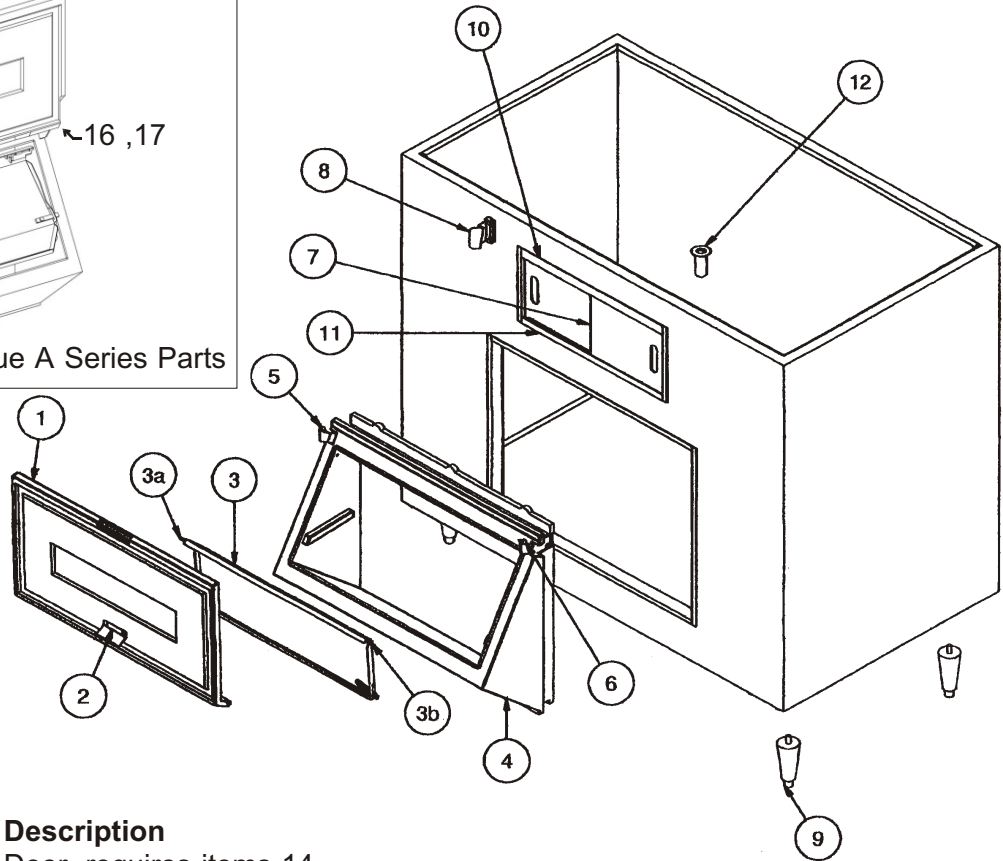

Bins, Condensers, and Accessories Service Parts

BH1100, BH1300, BH1600

Item Number	Part Number	Description
1	02-4008-27	Door, requires items 14 and 16 when replacing non-spring loaded doors.
2	02-4008-03	Baffle latch bracket
3	02-4737-21	Baffle assembly
3a	02-4008-23	LH & RH spring loaded hinge kit
4	02-4008-07	Snout
5	02-4008-24	LH & RH door hinges
6	part of item 5	RH door hinge
7	02-4008-10	Window (set of 2)
8	02-4008-11	Door latch, not used on A
9	02-4987-01	1/2 Leg - each (current as of Jan of 2016)
	02-4008-12	5/8 Leg - each
	KLP7	5/8 Leg, kit
10	02-4008-25	Upper & lower window tracks
11	part of item 10	Lower window track
12	02-4008-15	1" plastic drain- includes nut and washer
A Series Parts Not Interchangeable with prior		
14	02-4008-28	LH hinge bracket
15	02-4008-26	LH spring loaded hinge
16	02-4008-29	RH hinge bracket
17	02-4008-32	RH spring loaded hinge

Not Shown

02-4008-16	SS 34"x48" Top Support
Frame	
02-4008-17	48" Plastic Top*
02-4008-18	60" Plastic Top*
02-4008-19	9" Filler Panel
02-4008-20	13 1/2" Filler Panel

Note: Above filler panels are 21.5" long and changed in late 2005 to these:

- 02-4008-21 - 20.5" long 9 inch filler panel
- 02-4008-22 - 20.5" long 13.5 inch filler panel

Check serial number date code or opening size to confirm which filler panel to use.

* hole 45" wide x 20.5 deep

Hole in plastic top changed in late 2005, prior top no longer available.