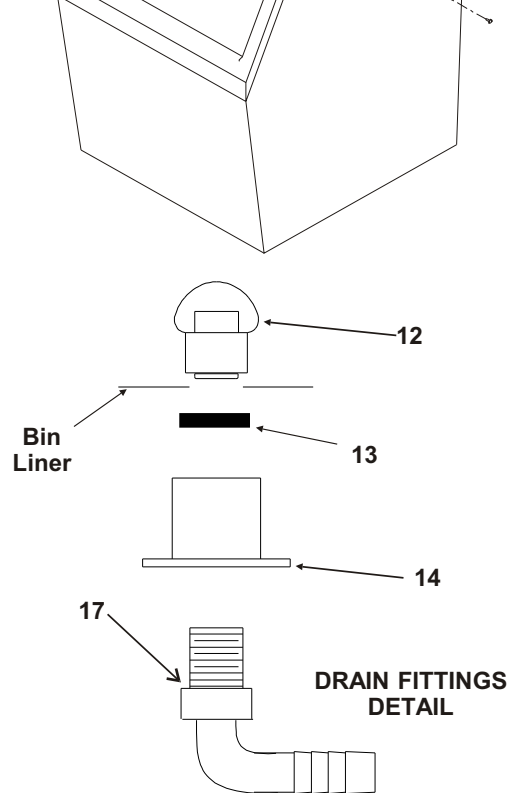

Note: Leg Threads are $\frac{1}{2}$ - 13. The legs for this bin will not interchange with any other Scotsman leg or caster.

Bins, Condensers, and Accessories Service Parts

ITEM NUMBER	PART NUMBER	DESCRIPTION	ITEM NUMBER	PART NUMBER	DESCRIPTION
1	02-3991-01	Baffle	10	02-2658-01	Latch
2	02-3991-02	Complete door, SS		02-3991-12	Screw, into door
	02-3991-03	Plastic door liner	11	02-3991-13	Screw, into cabinet
3	15-0711-02	Emblem for gray	12	02-2658-02	Strike
4	02-3991-04	Spill Door	13	02-3991-15	Spill door hinge
5	02-3991-05	Awning	14	02-3991-16	Screw
6	02-3991-06	Door Trim Cap	15	13-0617-11	O-ring
7	02-3991-07	Door Trim side	16	02-2809-01	Drain top
	02-3991-17	Support, attaches to item 7	17	19-0503-04	Foam tape
8	02-3991-08	Screw, into door or cabinet	18	03-0727-01	Thumb screw
9	02-2658-03	Hinge	19	02-3991-18	Door gasket
	02-2658-04	Hinge Cover	20	02-3991-19	Door trim

Drain Detail

Hinge Detail

Order kit KLP7 for a set of 4 legs.

* Replacement of frame recommended when servicing hinge parts.

Bins, Condensers, and Accessories Service Parts

HTB555

Item Number	Part Number	Description
1	02-2380-02	Spacer
2	02-3196-01	Hinge
3	02-2806-01	Shoulder screw
4	03-1539-09	E-Ring
5	19-0503-04	Gasket - 9 ft.*
6	02-3274-01	Door frame -Brown
	02-3274-32	Door frame - Grey
7	13-0909-01	Door gasket - 58"
8	A36481-021	Door - Brown incl #7
	A36481-022	Door - Grey incl #7
9	03-0727-11	Thumb screw
10	A35637-001	Canopy
11	A37310-001	Baffle
12	02-2809-02	Drain top
13	02-4193-01	Flat washer
14	02-3108-01	Drain bottom
15	03-1418-07	Screw for hinge
16	02-3202-02	Trim guard
17	05-0586-01	Drain elbow
18	A40021-021	Hinge kit, includes 2 of items 1, 2, 3 and 4; plus 4 of item 15.
Not shown	02-0540-01	Scoop