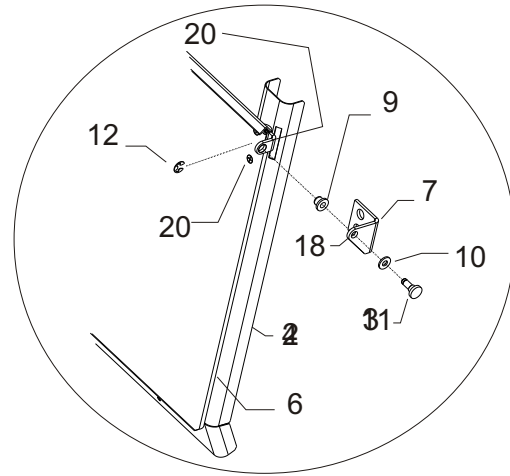

Bins, Condensers, and Accessories Service Parts

BH800/BH550

Note: C series has rounded corners

Left Bin Channel: A35506-001
 Right Bin Channel: A35507-001
 Rear Bin Channel: A35508-001

ITEM NUMBER	BH800 PART NUMBER	BH550 PART NUMBER	DESCRIPTION	ITEM NUMBER	BH800 PART NUMBER	BH550 PART NUMBER	DESCRIPTION
1	A32408-001	A33921-001	Canopy	12	03-1539-09	same	E-Clip
2	A32410-001	A32580-001	Baffle	13	03-0727-00	same	Thumb Screw
3	19-0503-04	same	Gasket	14	02-2809-01	same	Drain Top
4	A32418-020	A33922-020	Door Frame	15	13-0617-11	same	O-Ring
	A37640-021	A37639-021	Door Frame, C series	16	KLP7	same	Legs, painted
5	A32419-020	A33938-020	Door, incl 5a, 6, 22, 23	17	KLP8S	same	Legs, S.S.
5a	02-2881-02	02-2881-03	Drip molding	18	03-1404-07	same	Screw
6	13-0595-00	same	Door Gasket	19	03-1360-02	same	Screw
	(10')	(6')	order per foot	20	15-0711-01	same	Emblem
7	A32396-002	same	Hinge Rt.	21	03-1418-41	same	Screw
8	A32396-001	same	Hinge Left	22	A32546-001	same	Door Hinge Lft
9	02-2380-01	same	Hinge Bushing	23	A32546-002	same	Door Hinge Rt.
10	02-2380-02	same	Hinge Spacer	24	03-1423-07	same	Speed Nut for Baffle
11	02-2806-01	same	Shoulder Screw				

Bins, Condensers, and Accessories Service Parts

BH801

ITEM NUMBER	PART NUMBER	DESCRIPTION
1	A38434-001	Canopy
2	A38476-001	Baffle
3	19-0503-04	Gasket order per foot
4	A37640-021	Door Frame,
5	A32419-020	Door, incl 5a, 6, 21, 22
5a	02-2881-02	Drip molding
6	13-0595-00	Door Gasket (10')*
7	A32396-002	Hinge Rt.
8	A32396-001	Hinge Left
9	02-2380-01	Hinge Bushing
10	02-2380-02	Hinge Spacer
11	02-2806-01	Shoulder Screw
12	03-1539-09	E-Clip
13	02-2809-02	Drain Top
14	02-4193-01	Flat washer
15	02-3201-01	Drain bottom
16	KLP7	Legs, painted set of 4
	KLP8S	Legs, S.S. set of 4
17	03-1404-07	Screw - frame to bin
18	03-1419-09	Screw - hinge to frame
19	15-0808-01	Emblem
20	03-1418-24	Screw - hinge to door
21	A32546-001	Door Hinge Lft
22	A32546-002	Door Hinge Rt.