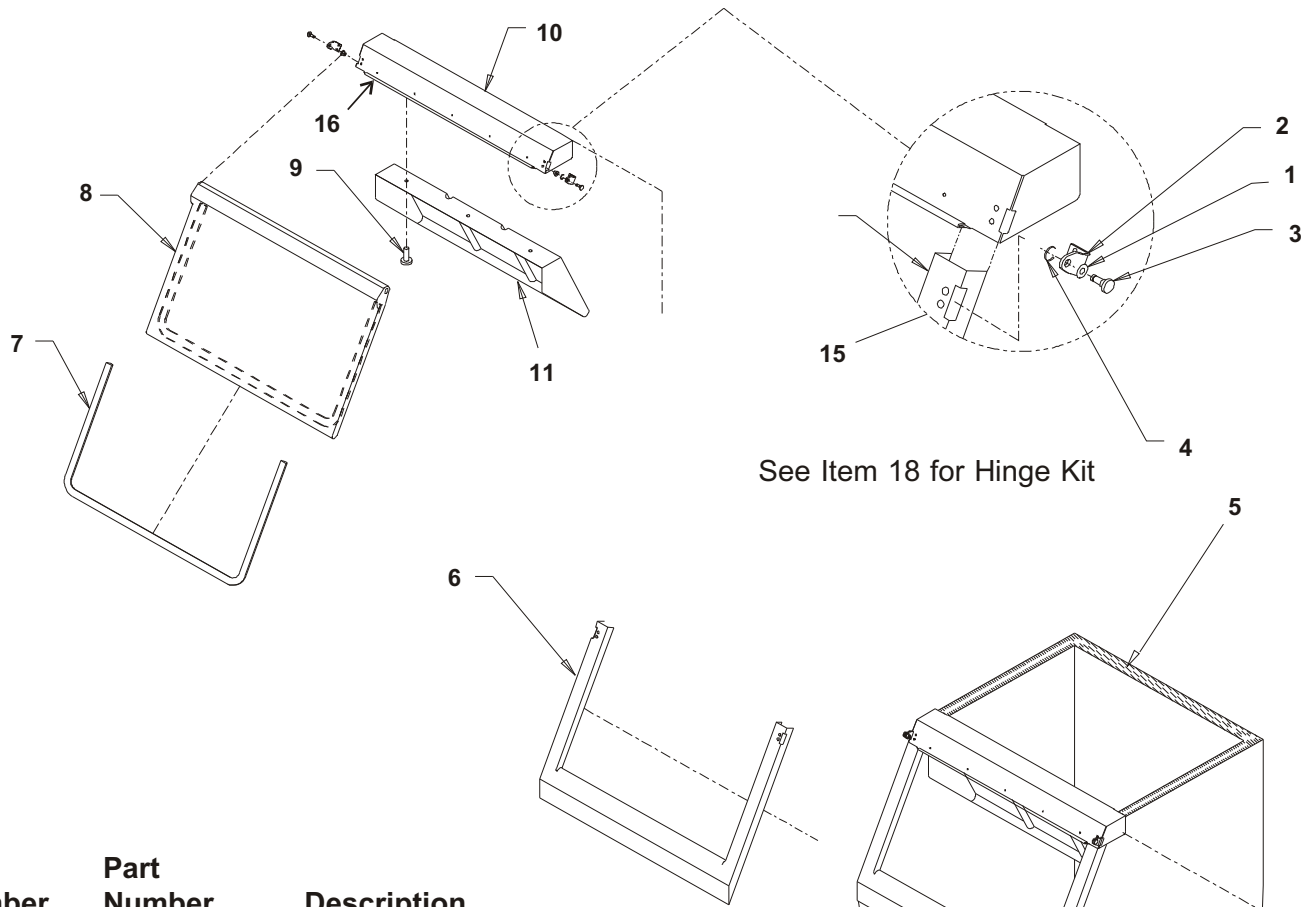

Drain Detail

Hinge Detail

Order kit KLP7 for a set of 4 legs.

* Replacement of frame recommended when servicing hinge parts.

Bins, Condensers, and Accessories Service Parts

HTB555

Item Number	Part Number	Description
1	02-2380-02	Spacer
2	02-3196-01	Hinge
3	02-2806-01	Shoulder screw
4	03-1539-09	E-Ring
5	19-0503-04	Gasket - 9 ft.*
6	02-3274-01	Door frame -Brown
	02-3274-32	Door frame - Grey
7	13-0909-01	Door gasket - 58"
8	A36481-021	Door - Brown incl #7
	A36481-022	Door - Grey incl #7
9	03-0727-11	Thumb screw
10	A35637-001	Canopy
11	A37310-001	Baffle
12	02-2809-02	Drain top
13	02-4193-01	Flat washer
14	02-3108-01	Drain bottom
15	03-1418-07	Screw for hinge
16	02-3202-02	Trim guard
17	05-0586-01	Drain elbow
18	A40021-021	Hinge kit, includes 2 of items 1, 2, 3 and 4; plus 4 of item 15.
Not shown	02-0540-01	Scoop