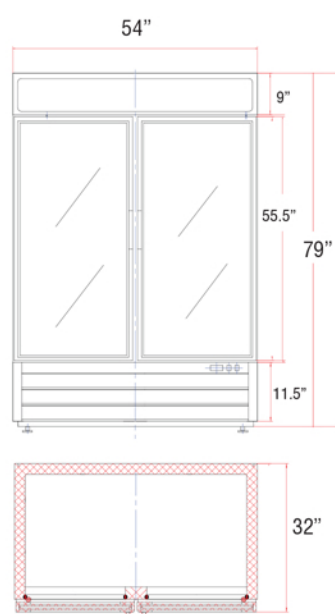

	Specifications subject to change without notice.
	Approvals: UL, UL sanitation

69K-631/69K-641/69K-632/69K-642/69K-637/69K-647
 69K-633/69K-643/69K-638/69K-648

GLASS DOOR MERCHANDISER REFRIGERATORS

DIMENSIONS

- ▶ 69K-631
- ▶ 69K-641

- ▶ 69K-632 ▶ 69K-637
- ▶ 69K-642 ▶ 69K-647

- ▶ 69K-633 ▶ 69K-638
- ▶ 69K-643 ▶ 69K-648

Model	Dim (W"xD"xH")	Capacity	Amps	Temp	Doors	Weight	Shelves
69K-641 Refrigerator White	26.8 x 31.9 x 79.5	23 Cu Ft	6	33° to 41°F	1	282 lb	4
69K-631 Refrigerator Black	681 x 810 x 2019 mm	651 L	6	.5° to 5°C	Hinged	128 kg	4
69K-642 Refrigerator White	54 x 31.9 x 79.5	48 Cu Ft	7	33° to 41°F	2	448 lb	8
69K-632 Refrigerator Black	1372 x 810 x 2019 mm	1359 L	7	.5° to 5°C	Hinged	203 kg	8
69K-647 Refrigerator White	54 x 31.9 x 79.5	48 Cu Ft	7	33° to 41°F	2	448 lb	8
69K-637 Refrigerator Black	1372 x 810 x 2019 mm	1359 L	7	.5° to 5°C	*Slide	203 kg	8
69K-643 Refrigerator White	81 x 31.9 x 79.5	72 Cu Ft	10	33° to 41°F	3	618 lb	12
69K-633 Refrigerator Black	2057 x 810 x 2019 mm	2,039 L	10	.5° to 5°C	Hinged	280 kg	12
69K-648 Refrigerator White	81 x 31.9 x 79.5	72 Cu Ft	10	33° to 41°F	3	618 lb	12
69K-638 Refrigerator Black	2057 x 810 x 2019 mm	2,039 L	10	.5° to 5°C	*Slide	280 kg	12