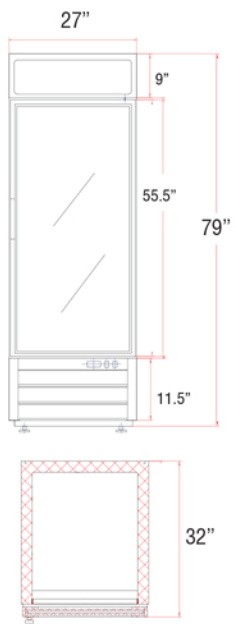

	Specifications subject to change without notice.
	Approvals: UL, UL sanitation

69K-631/69K-641/69K-632/69K-642/69K-637/69K-647
 69K-633/69K-643/69K-638/69K-648

GLASS DOOR MERCHANDISER REFRIGERATORS

DIMENSIONS

- ▶ 69K-631
- ▶ 69K-641

- ▶ 69K-632 ▶ 69K-637
- ▶ 69K-642 ▶ 69K-647

- ▶ 69K-633 ▶ 69K-638
- ▶ 69K-643 ▶ 69K-648

Model	Dim (W"xD"xH")	Capacity	Amps	Temp	Doors	Weight	Shelves
69K-641 Refrigerator White	26.8 x 31.9 x 79.5	23 Cu Ft	6	33° to 41°F	1	282 lb	4
69K-631 Refrigerator Black	681 x 810 x 2019 mm	651 L	6	.5° to 5°C	Hinged	128 kg	4
69K-642 Refrigerator White	54 x 31.9 x 79.5	48 Cu Ft	7	33° to 41°F	2	448 lb	8
69K-632 Refrigerator Black	1372 x 810 x 2019 mm	1359 L	7	.5° to 5°C	Hinged	203 kg	8
69K-647 Refrigerator White	54 x 31.9 x 79.5	48 Cu Ft	7	33° to 41°F	2	448 lb	8
69K-637 Refrigerator Black	1372 x 810 x 2019 mm	1359 L	7	.5° to 5°C	*Slide	203 kg	8
69K-643 Refrigerator White	81 x 31.9 x 79.5	72 Cu Ft	10	33° to 41°F	3	618 lb	12
69K-633 Refrigerator Black	2057 x 810 x 2019 mm	2,039 L	10	.5° to 5°C	Hinged	280 kg	12
69K-648 Refrigerator White	81 x 31.9 x 79.5	72 Cu Ft	10	33° to 41°F	3	618 lb	12
69K-638 Refrigerator Black	2057 x 810 x 2019 mm	2,039 L	10	.5° to 5°C	*Slide	280 kg	12