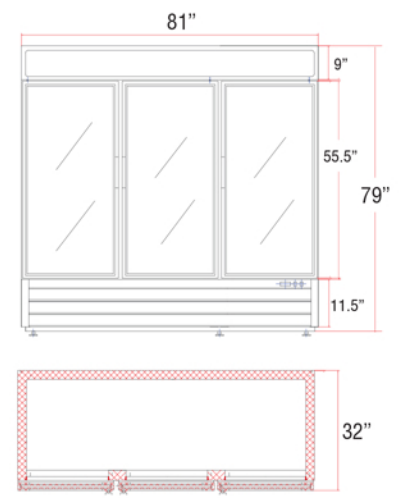

	Specifications subject to change without notice.
	Approvals: UL, UL sanitation

69K-631/69K-641/69K-632/69K-642/69K-637/69K-647
 69K-633/69K-643/69K-638/69K-648

GLASS DOOR MERCHANDISER REFRIGERATORS

DIMENSIONS

- ▶ 69K-631
- ▶ 69K-641

- ▶ 69K-632 ▶ 69K-637
- ▶ 69K-642 ▶ 69K-647

- ▶ 69K-633 ▶ 69K-638
- ▶ 69K-643 ▶ 69K-648

Model	Dim (W"xD"xH")	Capacity	Amps	Temp	Doors	Weight	Shelves
69K-641 Refrigerator White	26.8 x 31.9 x 79.5	23 Cu Ft	6	33° to 41°F	1	282 lb	4
69K-631 Refrigerator Black	681 x 810 x 2019 mm	651 L	6	.5° to 5°C	Hinged	128 kg	4
69K-642 Refrigerator White	54 x 31.9 x 79.5	48 Cu Ft	7	33° to 41°F	2	448 lb	8
69K-632 Refrigerator Black	1372 x 810 x 2019 mm	1359 L	7	.5° to 5°C	Hinged	203 kg	8
69K-647 Refrigerator White	54 x 31.9 x 79.5	48 Cu Ft	7	33° to 41°F	2	448 lb	8
69K-637 Refrigerator Black	1372 x 810 x 2019 mm	1359 L	7	.5° to 5°C	*Slide	203 kg	8
69K-643 Refrigerator White	81 x 31.9 x 79.5	72 Cu Ft	10	33° to 41°F	3	618 lb	12
69K-633 Refrigerator Black	2057 x 810 x 2019 mm	2,039 L	10	.5° to 5°C	Hinged	280 kg	12
69K-648 Refrigerator White	81 x 31.9 x 79.5	72 Cu Ft	10	33° to 41°F	3	618 lb	12
69K-638 Refrigerator Black	2057 x 810 x 2019 mm	2,039 L	10	.5° to 5°C	*Slide	280 kg	12