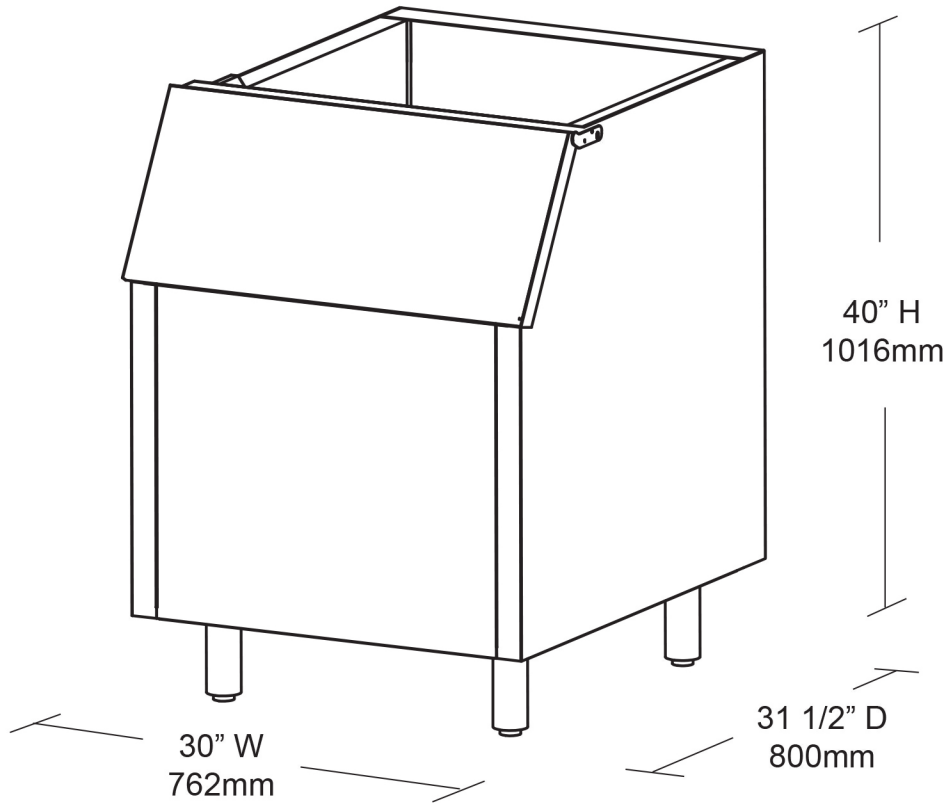

## Ice Storage Bin

69K-801

### FEATURE LIST

Model:	MIB400
Description:	Ice Storage Bin
Unit Dimensions:	30" W x 31 1/2" D x 40" H 762mm W x 800mm D x 1016mm H
Shipping Weight:	163 lb / 74 kg
Shipping Dimensions:	32" W x 33" D x 36" H 813mm W x 838mm D x 914mm H

The 69K-801 is a durable ice storage bin that holds up to 430 pounds of ice. A foamed in place insulation design paired with a poly liner results in long-lasting ice. The ice bin features all stainless steel construction and an easily accessible hinged door.

## PLAN VIEW

- Stores up to 430lb (195 kg) of ice
- Poly liner for increased insulation
- Stainless steel exterior
- 6" Adjustable stainless steel legs
- CFC Free foamed in place insulation
- Easily accessible stainless steel door
- Designed for commercial use
- For use with all standard 30-inch modular ice makers
- Requires use of a drain