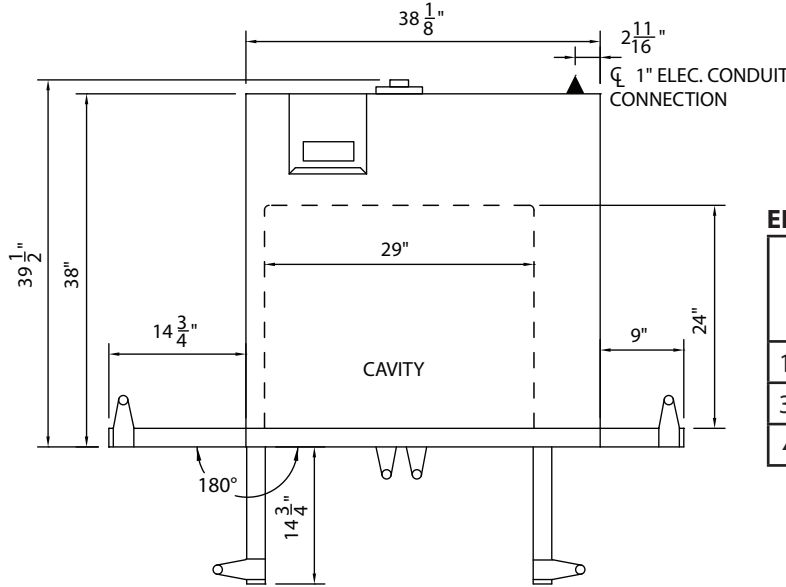

DUKE CONVECTION OVENS

"Q" SERIES

ELECTRIC - STANDARD DEPTH

TOP VIEW

ELECTRICAL SPECIFICATIONS:

Model	208 Volt (Amps)	240 Volt (Amps)	480 Volt (Amps)	KW
1 Phase	52.8	45.8	n/a	10.0
3 Phase	30.5	26.5	13.3	10.0

▲ Electronic connection point