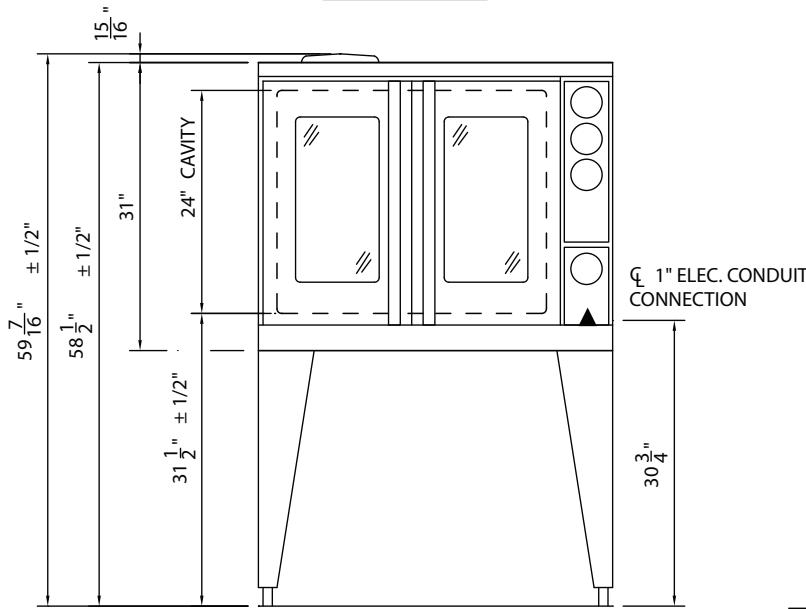

▲ Electronic connection point

FRONT VIEW

RIGHT SIDE VIEW

DIMENSIONS:

Model	Height top view		Width		Depth front view		Cube ft. crated	Crated Ship Weight	
	in.	cm	in.	cm	in.	cm		lbs.	kg
613Q-E1	39.5	100.3	38	96.5	60.0	152.4	59.6	505	230.0