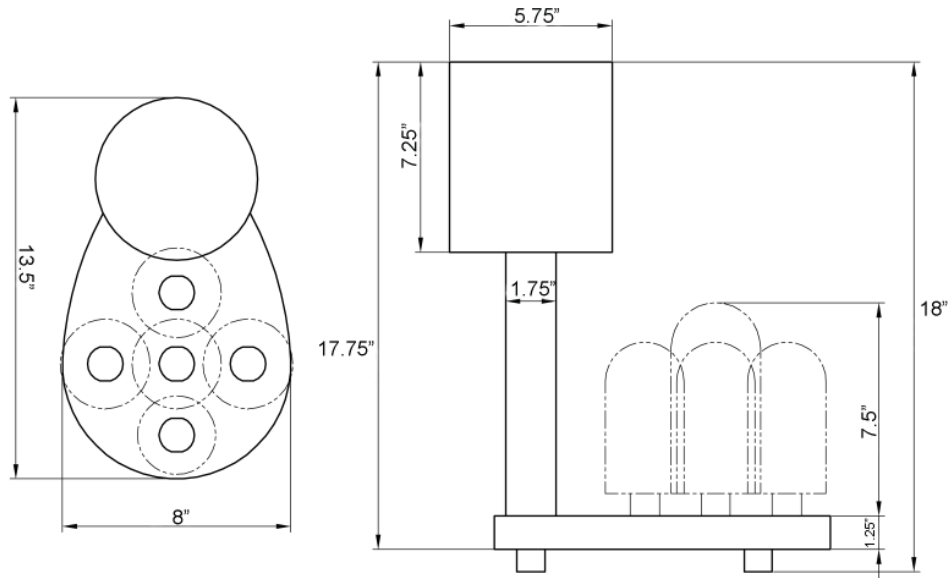

Electrical

- 115V, 1/3 HP, 4.3 Amps
- 7' power cord with NEMA 5-15 plug

Brushes

- Brushes are included with the glass washer and are interchangeable with all other major brand's brushes
- One center brush measures 8.75" tall overall
- Four side brushes measure 7" tall overall

Bar Glass Washer - Upright - GW-120

Plan View

Specifications

Item Number	Description	Volts	Horsepower	Amps	NEMA Plug
GW-120	Redhead Glass Washer	115V	1/3 HP	4.3	5-15P 

Shipping Info

Item Number	Box Dimensions	Item Dimensions	Gross Weight	Net Weight
GW-120	9"W x 16"D x 19"H	8"W x 13.5"D x 18"H	27.5 lbs	25 lbs