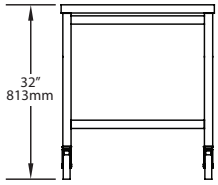

CART & STACKING STAND SPECIFICATIONS

Project _____

Item No. _____

Quantity _____

18" Oven Cart-Front

24" Oven Cart-Front

32" Oven Cart-Front

All Oven Carts-Top Shelf

OVEN DIMENSIONS WITH CARTS

Height - Single Ovens

Cart Only	NGC	C3	HHB	i5	i3
18" (457mm)	37" (940mm)	39.5" (1003mm)	38.5" (978mm)	42.3" (1074mm)	39.25" (997mm)
24" (610mm)	43" (1092mm)	45.5" (1156mm)	44.5" (1130mm)	48.3" (1227mm)	45.25" (1149mm)
32" (813mm)	51" (1295mm)	53.5" (1359mm)	52.5" (1334mm)	56.3" (1430mm)	53.25" (1353mm)

Width - Single Ovens

Cart Only	NGC	C3	HHB	i5	i3
27.8" (706mm)	27.8" (706mm)	29" (737mm)	27.8" (706mm)	28.1" (714mm)	27.8" (706mm)

Width - Stacked Ovens

Cart Only	Top: i3 Bottom: i5	Top: i3 Bottom: i3	Top: i5 Bottom: i5	Top: i5 Bottom: i3	Top: NGC Bottom: NGC	Top: C3 Bottom: C3	Top: NGC Bottom: C3	Top: HHB Bottom: HHB	Top: HHB Bottom: C3	Top: NGC Bottom: HHB
27.8" (706mm)	32.5" (826mm)	32.5" (826mm)	32.5" (826mm)	32.5" (826mm)	27.8" (706mm)	29" (737mm)	29" (737mm)	27.8" (706mm)	29" (737mm)	27.8" (706mm)

OVEN DIMENSIONS WITH CARTS

Cart Dimensions	Width (with extensions)	Width (without extensions)	Depth	Height Single Oven	Height Double Stacked	Height Triple Stacked
Height: 35.8" (909 mm) Width: 20.9" (531 mm) Depth: 24.1" (612 mm)	60.1" (1527mm)	48.3" (1227mm)	35.7" (907mm)	48.8" (1240mm)	-	-
Height: 23.5" (597 mm) Width: 20.9" (531 mm) Depth: 24.1" (612 mm)	60.1" (1527mm)	48.3" (1227mm)	35.7" (907mm)	36.5" (927mm)	49.5" (1257 mm)	62.5" (1588mm)