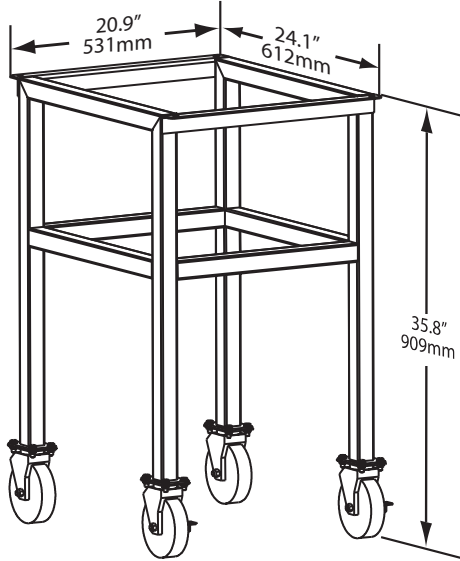

HhC 2020 OVEN CARTS

HhC 2020 Oven Cart (35.8")