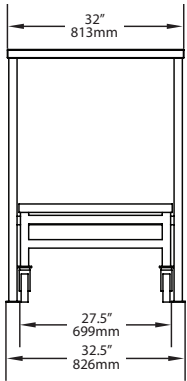

CART & STACKING STAND SPECIFICATIONS

Project _____

Item No. _____

Quantity _____

18" Oven Cart-Front

24" Oven Cart-Front

32" Oven Cart-Front

All Oven Carts-Top Shelf

OVEN DIMENSIONS WITH CARTS

Height - Single Ovens

Cart Only	NGC	C3	HHB	i5	i3
18" (457mm)	37" (940mm)	39.5" (1003mm)	38.5" (978mm)	42.3" (1074mm)	39.25" (997mm)
24" (610mm)	43" (1092mm)	45.5" (1156mm)	44.5" (1130mm)	48.3" (1227mm)	45.25" (1149mm)
32" (813mm)	51" (1295mm)	53.5" (1359mm)	52.5" (1334mm)	56.3" (1430mm)	53.25" (1353mm)

Width - Single Ovens

Cart Only	NGC	C3	HHB	i5	i3
27.8" (706mm)	27.8" (706mm)	29" (737mm)	27.8" (706mm)	28.1" (714mm)	27.8" (706mm)

Width - Stacked Ovens

Cart Only	Top: i3 Bottom: i5	Top: i3 Bottom: i3	Top: i5 Bottom: i5	Top: i5 Bottom: i3	Top: NGC Bottom: NGC	Top: C3 Bottom: C3	Top: NGC Bottom: C3	Top: HHB Bottom: HHB	Top: HHB Bottom: C3	Top: NGC Bottom: HHB
27.8" (706mm)	32.5" (826mm)	32.5" (826mm)	32.5" (826mm)	32.5" (826mm)	27.8" (706mm)	29" (737mm)	29" (737mm)	27.8" (706mm)	29" (737mm)	27.8" (706mm)

OVEN DIMENSIONS WITH CARTS

Cart Dimensions	Width (with extensions)	Width (without extensions)	Depth	Height Single Oven	Height Double Stacked	Height Triple Stacked
Height: 35.8" (909 mm) Width: 20.9" (531 mm) Depth: 24.1" (612 mm)	60.1" (1527mm)	48.3" (1227mm)	35.7" (907mm)	48.8" (1240mm)	-	-
Height: 23.5" (597 mm) Width: 20.9" (531 mm) Depth: 24.1" (612 mm)	60.1" (1527mm)	48.3" (1227mm)	35.7" (907mm)	36.5" (927mm)	49.5" (1257 mm)	62.5" (1588mm)