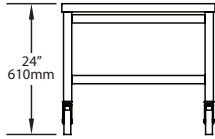

CART & STACKING STAND SPECIFICATIONS

Project _____

Item No. _____

Quantity _____

18" Oven Cart-Front

24" Oven Cart-Front

32" Oven Cart-Front

All Oven Carts-Top Shelf

OVEN DIMENSIONS WITH CARTS

Cart Dimensions	Width (with extensions)	Width (without extensions)	Depth	Height Single Oven	Height Double Stacked	Height Triple Stacked
Height: 35.8" (909 mm) Width: 20.9" (531 mm) Depth: 24.1" (612 mm)	60.1" (1527mm)	48.3" (1227mm)	35.7" (907mm)	48.8" (1240mm)	-	-
Height: 23.5" (597 mm) Width: 20.9" (531 mm) Depth: 24.1" (612 mm)	60.1" (1527mm)	48.3" (1227mm)	35.7" (907mm)	36.5" (927mm)	49.5" (1257 mm)	62.5" (1588mm)