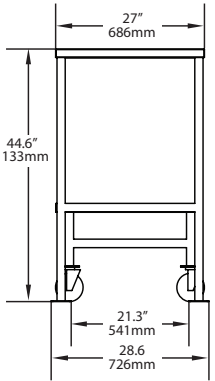

Oven Stacking Stand-Side

PART NUMBERS

- 18" Oven Cart: NGC-1217-2
- 24" Oven Cart: NGC-1217-1
- 32" Oven Cart: NGC-1217-3
- Stacking Stand (i3 and i5, for use with 18" cart only): i5-9369

CONSTRUCTION

- Stainless steel top shelf and frame
- Integrated locking casters (Oven Carts only)

COMPATIBILITY

- C3 Oven: Remove legs and attach to inner mounting holes with provided hardware
- NGC Oven: Remove legs and attach to outer mounting holes with provided hardware
- HHB Oven: Attach to outer mounting holes with HHB Oven Cart Clamp Set (see Stacking Hardware below)
- i5 and i3 Oven: Place oven on top shelf. Oven is sealed to the top shelf via integrated rubber-base gasket

⚠ CAUTION: Seals, attachments, and locking the casters will not prevent injury or oven damage if the oven is forcefully pulled or not properly attached.

STACKING HARDWARE

⚠ CAUTION: Ovens cannot be safely stacked using 32" cart.

- C3 and NGC Stacking Bracket (P/N:TC3-0323)
- NGC Sorbothane® Stacking Mat (P/N: NGC-1342-1)
- HHB Stacking Bracket (P/N: HHB-8165)
- HHB Oven Cart Clamp Set (P/N: HHB-8206)

NOTE: See DOC-1032 for comprehensive stacking information.

OVEN DIMENSIONS WITH CARTS

Height - Single Ovens

Cart Only	NGC	C3	HHB	i5	i3
18" (457mm)	37" (940mm)	39.5" (1003mm)	38.5" (978mm)	42.3" (1074mm)	39.25" (997mm)
24" (610mm)	43" (1092mm)	45.5" (1156mm)	44.5" (1130mm)	48.3" (1227mm)	45.25" (1149mm)
32" (813mm)	51" (1295mm)	53.5" (1359mm)	52.5" (1334mm)	56.3" (1430mm)	53.25" (1353mm)

Height - Stacked Ovens

Cart Only	Top: i3 Bottom: i5	Top: i3 Bottom: i3	Top: i5 Bottom: i5	Top: i5 Bottom: i3	Top: NGC Bottom: NGC	Top: C3 Bottom: C3	Top: NGC Bottom: C3	Top: HHB Bottom: HHB	Top: HHB Bottom: C3	Top: NGC Bottom: HHB
18" (457mm)	65.85" (1673mm)	65.85" (1673mm)	68.9" (1750mm)	68.9" (1750mm)	56" (1422mm)	61" (1549mm)	58.5" (1486mm)	59" (1499mm)	60" (1524mm)	57.5" (1460mm)
24" (610mm)	-	-	-	-	62" (1575mm)	67" (1702mm)	64.5" (1638mm)	65" (1651mm)	66" (1676mm)	63.5" (1613mm)
32" (813mm)	-	-	-	-	-	-	-	-	-	-

Width - Single Ovens

Cart Only	NGC	C3	HHB	i5	i3
27.8" (706mm)	27.8" (706mm)	29" (737mm)	27.8" (706mm)	28.1" (714mm)	27.8" (706mm)

Width - Stacked Ovens

Cart Only	Top: i3 Bottom: i5	Top: i3 Bottom: i3	Top: i5 Bottom: i5	Top: i5 Bottom: i3	Top: NGC Bottom: NGC	Top: C3 Bottom: C3	Top: NGC Bottom: C3	Top: HHB Bottom: HHB	Top: HHB Bottom: C3	Top: NGC Bottom: HHB
27.8" (706mm)	32.5" (826mm)	32.5" (826mm)	32.5" (826mm)	32.5" (826mm)	27.8" (706mm)	29" (737mm)	29" (737mm)	27.8" (706mm)	29" (737mm)	27.8" (706mm)

Depth - Single Ovens

Cart Only	NGC	C3	HHB	i5	i3
26.6" (676mm)	28.2" (716mm)	32.25" (826mm)	31.5" (800mm)	31.1" (790mm)	31.25" (794mm)

Depth - Stacked Ovens

Cart Only	Top: i3 Bottom: i5	Top: i3 Bottom: i3	Top: i5 Bottom: i5	Top: i5 Bottom: i3	Top: NGC Bottom: NGC	Top: C3 Bottom: C3	Top: NGC Bottom: C3	Top: HHB Bottom: HHB	Top: HHB Bottom: C3	Top: NGC Bottom: HHB
26.6" (676mm)	31.25" (794mm)	31.25" (794mm)	31.1" (790mm)	31.25" (794mm)	28.2" (716mm)	32.25" (826mm)	32.25" (826mm)	31.5" (800mm)	32.25" (826mm)	31.5" (800mm)