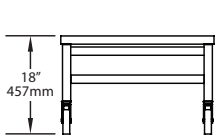

CART & STACKING STAND SPECIFICATIONS

Project _____

Item No. _____

Quantity _____

18" Oven Cart-Front

24" Oven Cart-Front

32" Oven Cart-Front

All Oven Carts-Top Shelf

OVEN DIMENSIONS WITH CARTS

Height - Single Ovens

Cart Only	NGC	C3	HHB	i5	i3
18" (457mm)	37" (940mm)	39.5" (1003mm)	38.5" (978mm)	42.3" (1074mm)	39.25" (997mm)
24" (610mm)	43" (1092mm)	45.5" (1156mm)	44.5" (1130mm)	48.3" (1227mm)	45.25" (1149mm)
32" (813mm)	51" (1295mm)	53.5" (1359mm)	52.5" (1334mm)	56.3" (1430mm)	53.25" (1353mm)

Width - Single Ovens

Cart Only	NGC	C3	HHB	i5	i3
27.8" (706mm)	27.8" (706mm)	29" (737mm)	27.8" (706mm)	28.1" (714mm)	27.8" (706mm)

Width - Stacked Ovens

Cart Only	Top: i3 Bottom: i5	Top: i3 Bottom: i3	Top: i5 Bottom: i5	Top: i5 Bottom: i3	Top: NGC Bottom: NGC	Top: C3 Bottom: C3	Top: NGC Bottom: C3	Top: HHB Bottom: HHB	Top: HHB Bottom: C3	Top: NGC Bottom: HHB
27.8" (706mm)	32.5" (826mm)	32.5" (826mm)	32.5" (826mm)	32.5" (826mm)	27.8" (706mm)	29" (737mm)	29" (737mm)	27.8" (706mm)	29" (737mm)	27.8" (706mm)

OVEN DIMENSIONS WITH CARTS

Cart Dimensions	Width (with extensions)	Width (without extensions)	Depth	Height Single Oven	Height Double Stacked	Height Triple Stacked
Height: 35.8" (909 mm) Width: 20.9" (531 mm) Depth: 24.1" (612 mm)	60.1" (1527mm)	48.3" (1227mm)	35.7" (907mm)	48.8" (1240mm)	-	-
Height: 23.5" (597 mm) Width: 20.9" (531 mm) Depth: 24.1" (612 mm)	60.1" (1527mm)	48.3" (1227mm)	35.7" (907mm)	36.5" (927mm)	49.5" (1257 mm)	62.5" (1588mm)