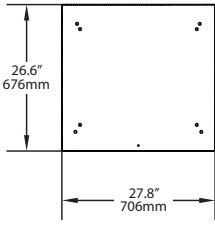

CART & STACKING STAND SPECIFICATIONS

Project _____

Item No. _____

Quantity _____

18" Oven Cart-Front

24" Oven Cart-Front

32" Oven Cart-Front

All Oven Carts-Top Shelf

OVEN DIMENSIONS WITH CARTS

Height - Single Ovens

Cart Only	NGC	C3	HHB	i5	i3
18" (457mm)	37" (940mm)	39.5" (1003mm)	38.5" (978mm)	42.3" (1074mm)	39.25" (997mm)
24" (610mm)	43" (1092mm)	45.5" (1156mm)	44.5" (1130mm)	48.3" (1227mm)	45.25" (1149mm)
32" (813mm)	51" (1295mm)	53.5" (1359mm)	52.5" (1334mm)	56.3" (1430mm)	53.25" (1353mm)

Width - Single Ovens

Cart Only	NGC	C3	HHB	i5	i3
27.8" (706mm)	27.8" (706mm)	29" (737mm)	27.8" (706mm)	28.1" (714mm)	27.8" (706mm)

Width - Stacked Ovens

Cart Only	Top: i3 Bottom: i5	Top: i3 Bottom: i3	Top: i5 Bottom: i5	Top: i5 Bottom: i3	Top: NGC Bottom: NGC	Top: C3 Bottom: C3	Top: NGC Bottom: C3	Top: HHB Bottom: HHB	Top: HHB Bottom: C3	Top: NGC Bottom: HHB
27.8" (706mm)	32.5" (826mm)	32.5" (826mm)	32.5" (826mm)	32.5" (826mm)	27.8" (706mm)	29" (737mm)	29" (737mm)	27.8" (706mm)	29" (737mm)	27.8" (706mm)

OVEN DIMENSIONS WITH CARTS

Cart Dimensions	Width (with extensions)	Width (without extensions)	Depth	Height Single Oven	Height Double Stacked	Height Triple Stacked
Height: 35.8" (909 mm) Width: 20.9" (531 mm) Depth: 24.1" (612 mm)	60.1" (1527mm)	48.3" (1227mm)	35.7" (907mm)	48.8" (1240mm)	-	-
Height: 23.5" (597 mm) Width: 20.9" (531 mm) Depth: 24.1" (612 mm)	60.1" (1527mm)	48.3" (1227mm)	35.7" (907mm)	36.5" (927mm)	49.5" (1257 mm)	62.5" (1588mm)