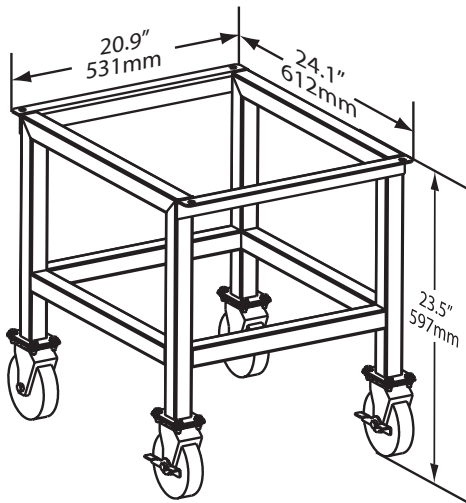

HhC 2020 Oven Cart (23.5")

Project _____

Item No. _____

Quantity _____

PART NUMBERS

- 35.8" Oven Cart: HCT-3004-1
- 23.5" Oven Cart: HCT-3004-2

CONSTRUCTION

- Stainless steel frame
- Integrated locking casters

COMPATIBILITY

- HhC 2020 Oven: Remove legs and attach to mounting holes with provided hardware
  - 35.8" Oven Cart supports one oven
  - 23.5" Oven Cart supports two or three stacked ovens (one HCT-3001 Stacking Bracket Kit is required to stack two ovens, and two HCT-3001 kits are required to stack three ovens)

⚠ CAUTION: Attachments and locking the casters will not prevent injury or oven damage if the oven is forcefully pulled or not properly attached.

⚠ CAUTION: Ovens cannot be safely stacked using 35.8" cart.

OVEN DIMENSIONS WITH CARTS

Cart Dimensions	Width (with extensions)	Width (without extensions)	Depth	Height Single Oven	Height Double Stacked	Height Triple Stacked
Height: 35.8" (909 mm) Width: 20.9" (531 mm) Depth: 24.1" (612 mm)	60.1" (1527mm)	48.3" (1227mm)	35.7" (907mm)	48.8" (1240mm)	-	-
Height: 23.5" (597 mm) Width: 20.9" (531 mm) Depth: 24.1" (612 mm)	60.1" (1527mm)	48.3" (1227mm)	35.7" (907mm)	36.5" (927mm)	49.5" (1257 mm)	62.5" (1588mm)