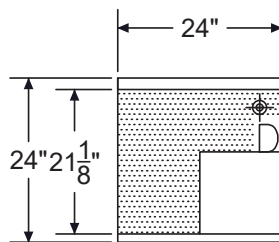

Model: _____ Item #: _____ Date: _____

Project: _____ Qty: _____ Approved By: _____

Glass Storage Cabinets

Royal Series Underbar

KR24-GSB1

KR24-GSB3

KR24-GSB4

KR24-24SC or KR24-24SC-L

(KR24-24SC shown. KR24-24SC-L is exact opposite with sink on left)