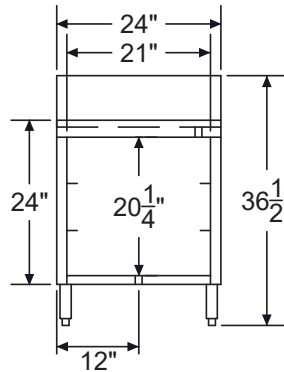

Model: _____ Item #: _____ Date: _____

Project: _____ Qty: _____ Approved By: _____

Glass Storage Cabinets

Royal Series Underbar

KR24-GSB1