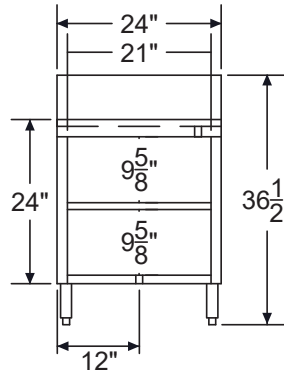

Model: _____ Item #: _____ Date: _____

Project: _____ Qty: _____ Approved By: _____

Glass Storage Cabinets

Royal Series Underbar

KR24-GSB1

KR24-GSB3

KR24-GSB4

KR24-24SC or KR24-24SC-L

(KR24-24SC shown. KR24-24SC-L is exact opposite with sink on left)