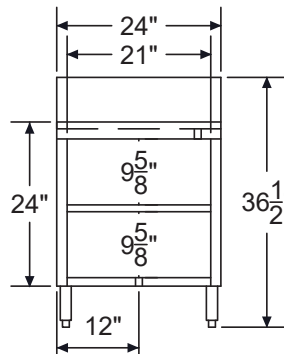

Model: _____ Item #: _____ Date: _____

Project: _____ Qty: _____ Approved By: _____

Glass Storage Cabinets

Royal Series Underbar

KR24-GSB1

KR24-GSB3

KR24-GSB4

KR24-24SC or KR24-24SC-L

(KR24-24SC shown. KR24-24SC-L is exact opposite with sink on left)