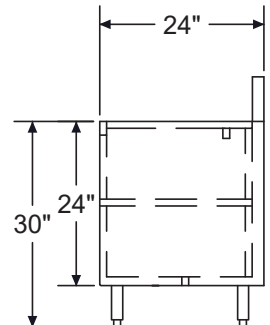

Model: _____ Item #: _____ Date: _____

Project: _____ Qty: _____ Approved By: _____

Glass Storage Cabinets

Royal Series Underbar

KR24-GSB1

KR24-GSB3

KR24-GSB4

KR24-24SC or KR24-24SC-L

(KR24-24SC shown. KR24-24SC-L is exact opposite with sink on left)