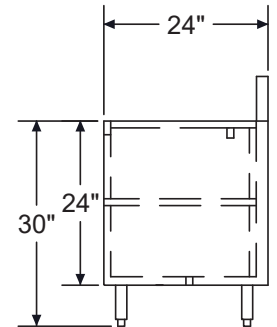

Model: _____ Item #: _____ Date: _____

Project: _____ Qty: _____ Approved By: _____

Glass Storage Cabinets

Royal Series Underbar

KR24-GSB1

KR24-GSB3

KR24-GSB4

KR24-24SC or KR24-24SC-L

(KR24-24SC shown. KR24-24SC-L is exact opposite with sink on left)