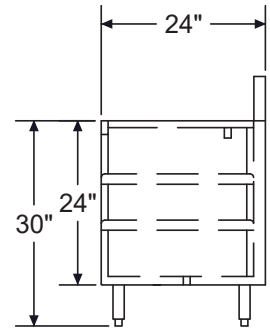

Model: _____ Item #: _____ Date: _____

Project: _____ Qty: _____ Approved By: _____

Glass Storage Cabinets

Royal Series Underbar

KR24-GSB1