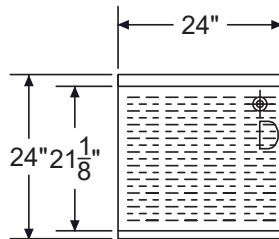

Model: _____ Item #: _____ Date: _____

Project: _____ Qty: _____ Approved By: _____

Glass Storage Cabinets

Royal Series Underbar

KR24-GSB1

KR24-GSB3

KR24-GSB4

KR24-24SC or KR24-24SC-L

(KR24-24SC shown. KR24-24SC-L is exact opposite with sink on left)