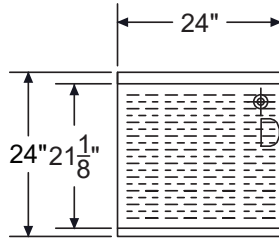

Glass Storage Cabinets

Royal Series Underbar

KR24-GSB1