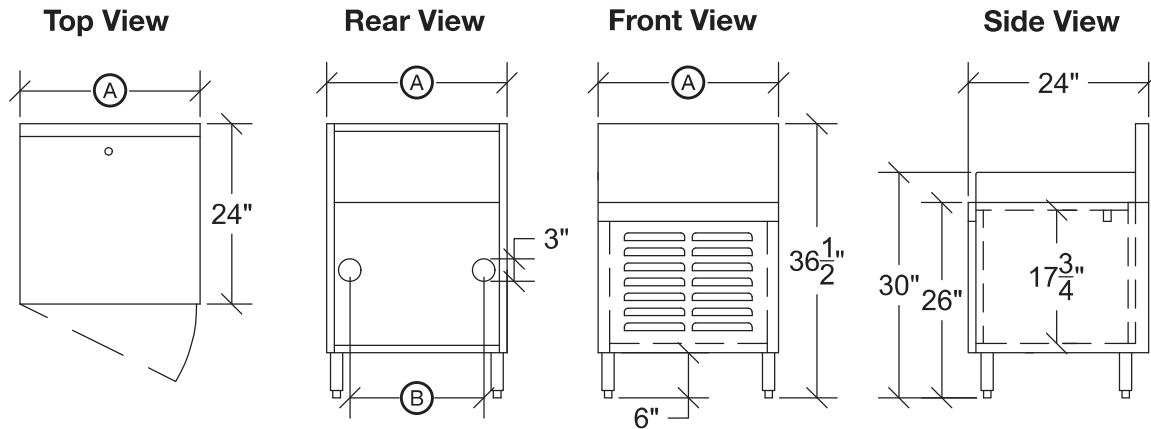

Specifications

Materials	<ul style="list-style-type: none"> ▪ Door: 20 gauge stainless steel ▪ Backsplash: 20 gauge stainless steel ▪ Sides: 20 gauge stainless steel ▪ Back and Bottom: 20 gauge galvanized steel
Legs	<ul style="list-style-type: none"> ▪ 1-5/8" tubular 16 gauge stainless steel legs with grey plastic bullet foot
Backsplash	<ul style="list-style-type: none"> ▪ 6-1/2"H x 1-3/4"D

KR24-RS18

Register/Coffee Stands Standard Features

- Flat top for cash registers and coffee makers
- 30" working height

Specifications

Materials	<ul style="list-style-type: none"> ▪ Front Apron: 20 gauge stainless steel clad over 20 gauge galvanized steel ▪ Backsplash: 20 gauge stainless steel ▪ Sides: 20 gauge stainless steel ▪ Back and Bottom: 20 gauge galvanized steel
Legs	<ul style="list-style-type: none"> ▪ 1-5/8" tubular 16 gauge stainless steel legs with grey plastic bullet foot
Backsplash	<ul style="list-style-type: none"> ▪ 6-1/2"H x 1-3/4"D

Model: _____ Item #: _____ Date: _____

Project: _____ Qty: _____ Approved By: _____

Royal Series P.O.S. Station & Register/Coffee Stands

Royal Series Underbar

P.O.S Station

Model	Overall Length (A)	Distance Between Cutouts (B)	Working Height	Depth (Front to Back)	Weight (lbs.)
KR24-PC18	18"	11-13/16"	26"	24"	60
KR24-PC24	24"	17-13/16"	26"	24"	70

Register Coffee Stands

Model	Overall Length (A)	Depth (Front to Back) (B)	Working Height	Weight (lbs.)
KR19-RS18	18"	19"	30"	29
KR19-RS24	24"	19"	30"	34
KR24-RS18	18"	24"	30"	32
KR24-RS24	24"	24"	30"	37