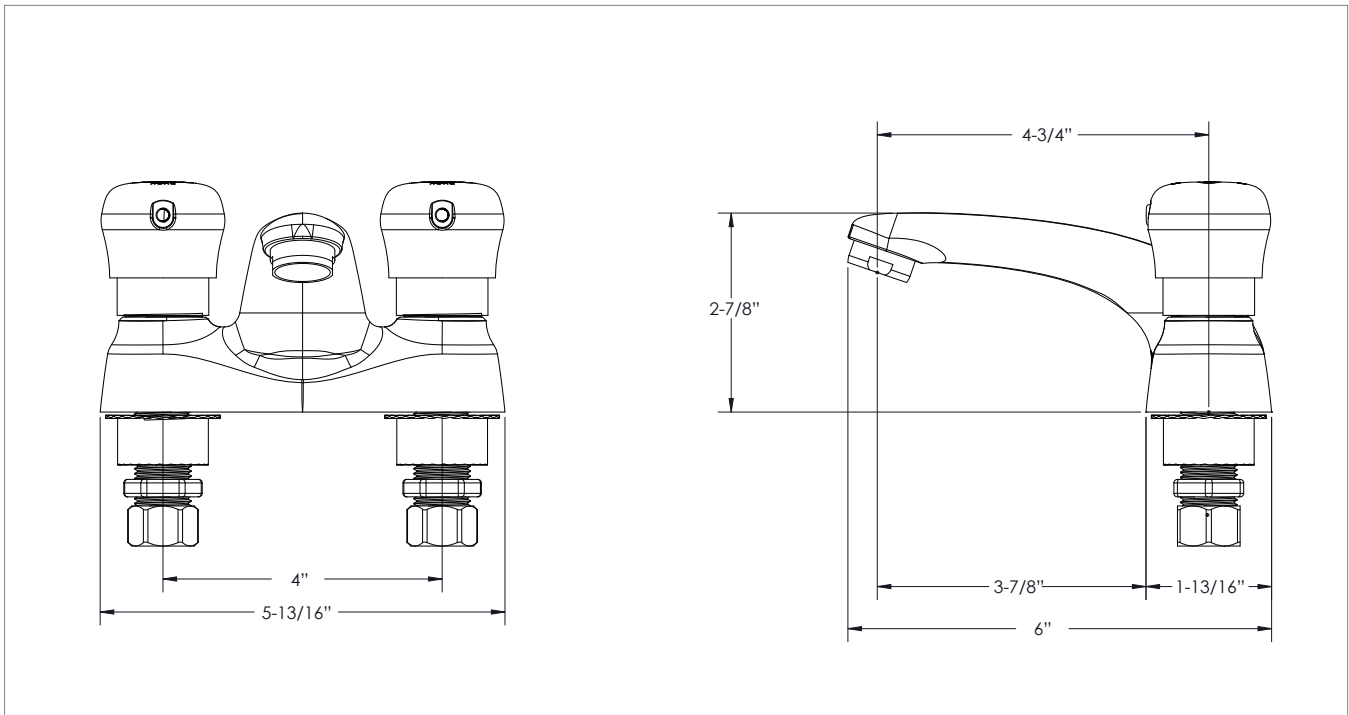

WARNING: This product can expose you to chemicals including lead and lead compounds, which are known to the State of California to cause cancer and birth defects or other reproductive harm. For more information go to www.P65Warnings.ca.gov.