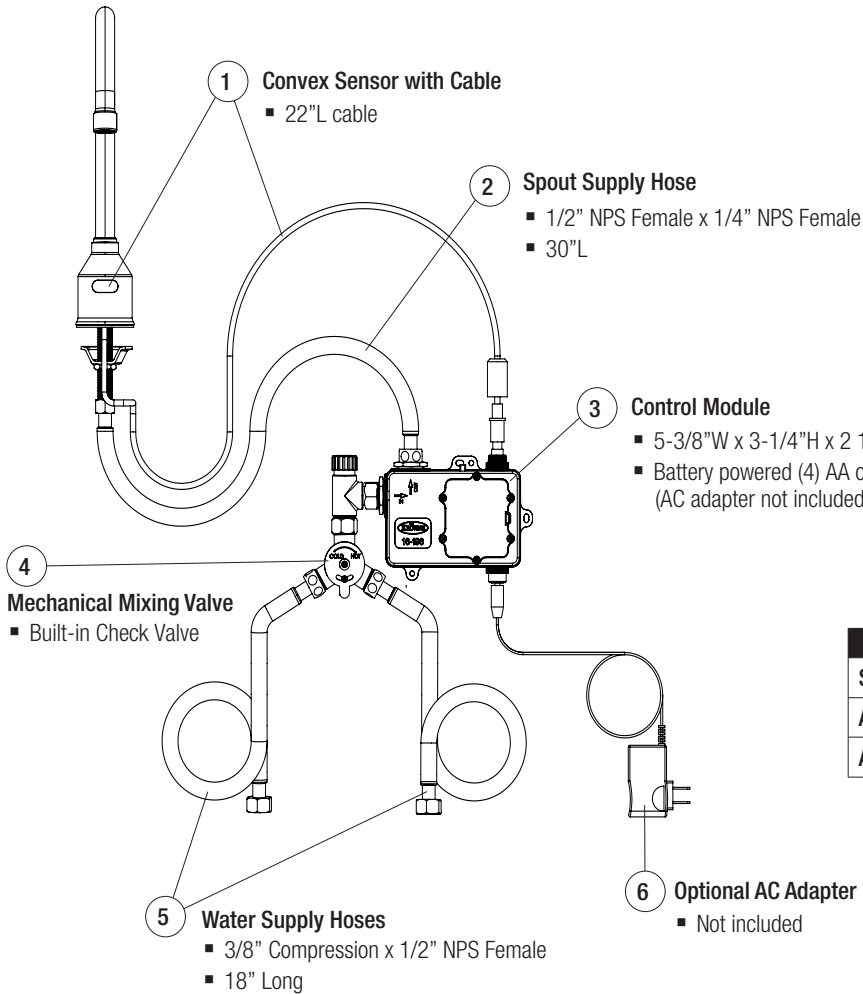

**STANDARD FEATURES**

- Single Hole Deck Mount
- Infrared Sensor Operated
- Battery Powered Control Module, (4) AA Batteries Included, AC Adapter Optional
- Built-In Filter to Prevent Debris from Entering Solenoid Valve
- Low Battery Indicator Light
- Battery Life 1-3 Years Based on Usage
- Warranty: 3 Years

**PRODUCT COMPLIANCE**

- ASME A112.18.1-2011/CSA B125.1-11
- NSF-61
- NSF/ANSI 372
- Meets ANSI A117.1 (ADA)
- CEC Listed
- Massachusetts Approved

**SPECIFICATIONS**

Water Inlet	1/4" Male NPS
Temp. Range	40°F - 180°F
Water Pressure	20 -120 PSI
Sensor Type	Infrared
Flow Rate	1.5 GPM
Default Time Out	30 seconds
Default GPC	0.75
Default Shut-Off Delay	1 Second
Default Auto Flush	Off
Sensor Range	3/4" - 8-1/4"
Battery Life	500,000 cycles
Material	Solid Brass
Finish	Polished Chrome
Weight	8 lbs.

**Electronic Sensor Faucet** Single Hole Deck Mount with 6" Gooseneck Spout

**Royal Series**

No.	Replacement Parts	Model
1	Convex Sensor with Cable	16-506
2	Spout Supply Hose	16-511
3	Control Module	16-198
4	Mechanical Mixing Valve	16-402L
5	Water Supply Hoses	16-510
6	Optional AC Adapter	16-199

Flow Control	Setting								
Shut-Off Delay	1s	10s	15s						
Auto Flush	ON				OFF				
Auto Time Out	15s	20s	25s	30s	45s	1m	2m	10m	

Default Flow Control Setting Highlighted in Gray