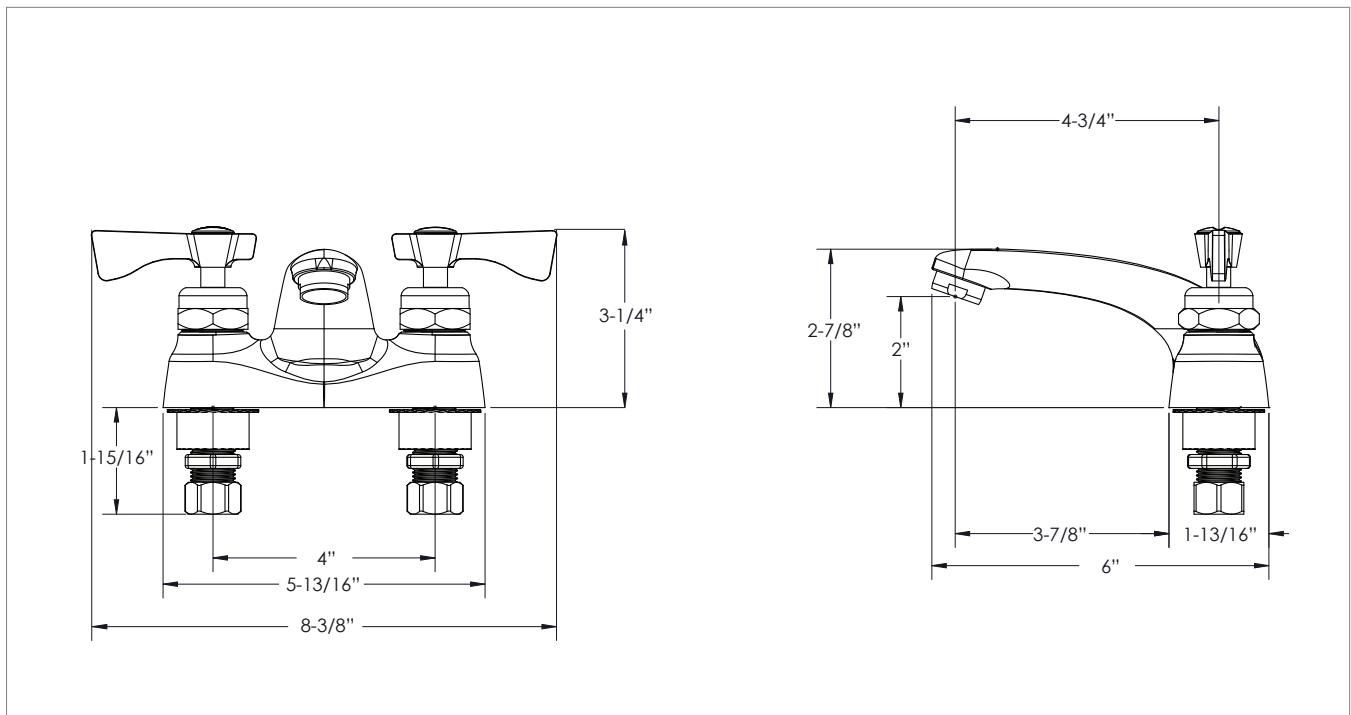

Product Compliance

- ASME A112.18.1-2012/CSA B125.1-12
- NSF-61 & NSF/ANSI 372
- Meets ANSI A117.1 (ADA)
- CEC Listed
- Massachusetts Approved