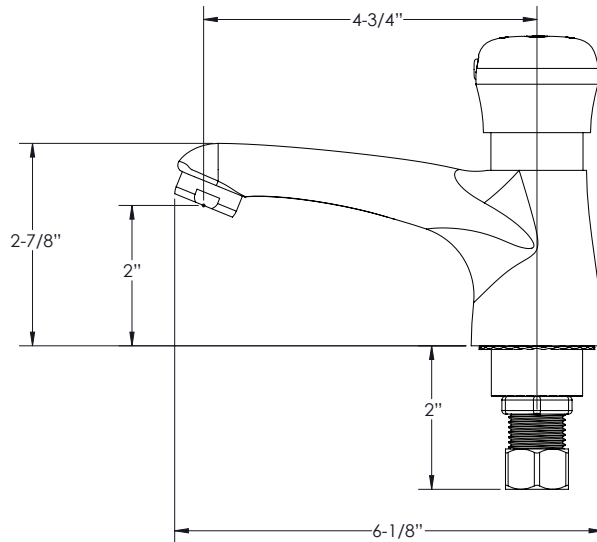

WARNING: This product can expose you to chemicals including lead and lead compounds, which are known to the State of California to cause cancer and birth defects or other reproductive harm. For more information go to www.P65Warnings.ca.gov.