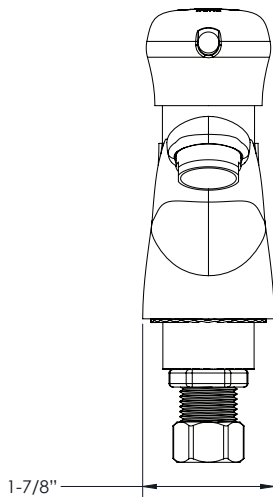

WARNING: This product can expose you to chemicals including lead and lead compounds, which are known to the State of California to cause cancer and birth defects or other reproductive harm. For more information go to www.P65Warnings.ca.gov.