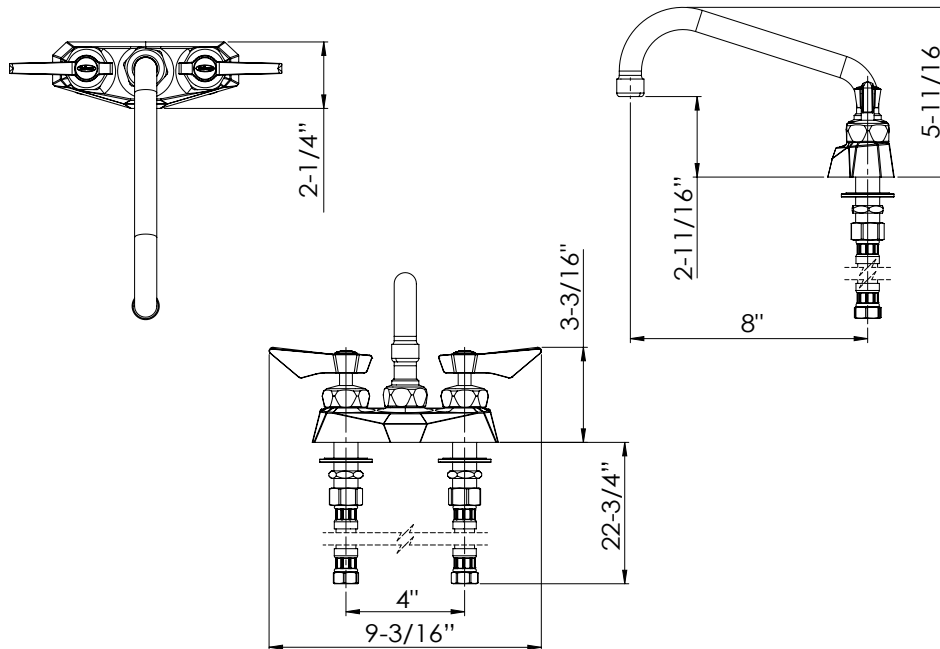

WARNING: Plumbing connections should be made by qualified personnel who will observe all applicable plumbing, sanitary and safety codes.
California Proposition 65 Warning

Krowne Metal Corporation • 100 Haul Rd. Wayne, NJ 07470 • P: (800) 631-0442 • customerservice@krowne.com • krowne.com

Due to our commitment to continued product improvement, specifications are subject to change without notice.

Rev. 10/2021 • No. DX-308