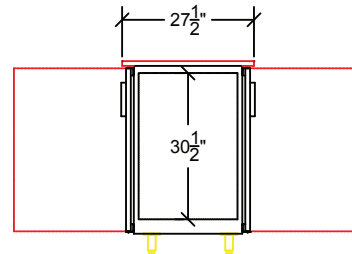

Standard Features

Electrical	115 V, 1 Phase, 60 Hz. Furnished with 8'-0" plug-in cord, which exits left rear of cooler. NEMA 5-15P Plug Configuration. Dedicated 15 Amp circuit recommended.		
	4 Door Model: 6.0 Full Load Amps, 1/4 HP 6 Door Model: 9.0 Full Load Amps, 1/3 HP		
Refrigeration	Self-contained 134A Refrigerant. 30°F-40°F operating range Digital Thermostat on front grille		
Case Capacity		60"	84"
	Long Neck Bottles:	12	24
	12 oz. Cans:	20	34
	Wine Bottles (each):	106	170
Interior	20 gauge stainless steel with coved corners. Two adjustable epoxy coated wire shelves with floor rack per door. Door opening: 29-11/16" high x 19-15/16" wide		
	Exterior Sides: 20 gauge stainless steel or black vinyl Front: 20 gauge stainless steel, black vinyl or glass Back: 20 gauge stainless steel, black vinyl or glass Top: 20 gauge galvanized steel with option of stainless steel		
Insulation	2" thick foamed-in-place polyurethane		
Plumbing	No drain connection required. Condensate evaporator pan included.		

Model: _____ Item #: _____ Date: _____

Project: _____ Qty: _____ Approved By: _____

Self-Contained Pass Thru Back Bar Refrigeration

Refrigeration

Four Door (60")

360 lbs. (380 lbs. with Top)

Six Door (84")

480 lbs. (505 lbs. with Top)

Note: Optional casters raise height 1" higher than wheel size

Note: Optional 4" or 6" legs available