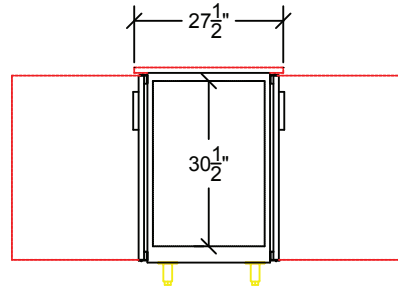

Standard Features

Electrical	115 V, 1 Phase, 60 Hz. Furnished with 8'-0" plug-in cord, which exits left rear of cooler. NEMA 5-15P Plug Configuration. Dedicated 15 Amp circuit recommended.		
	4 Door Model: 6.0 Full Load Amps, 1/4 HP 6 Door Model: 9.0 Full Load Amps, 1/3 HP		
Refrigeration	Self-contained 134A Refrigerant. 30°F-40°F operating range Digital Thermostat on front grille		
Case Capacity		60"	84"
	Long Neck Bottles:	12	24
	12 oz. Cans:	20	34
	Wine Bottles (each):	106	170
Interior	20 gauge stainless steel with coved corners. Two adjustable epoxy coated wire shelves with floor rack per door. Door opening: 29-11/16" high x 19-15/16" wide		
	Exterior Sides: 20 gauge stainless steel or black vinyl Front: 20 gauge stainless steel, black vinyl or glass Back: 20 gauge stainless steel, black vinyl or glass Top: 20 gauge galvanized steel with option of stainless steel		
Insulation	2" thick foamed-in-place polyurethane		
Plumbing	No drain connection required. Condensate evaporator pan included.		

Model: _____ Item #: _____ Date: _____

Project: _____ Qty: _____ Approved By: _____

Self-Contained Pass Thru Back Bar Refrigeration

Refrigeration

Four Door (60")

360 lbs. (380 lbs. with Top)

Six Door (84")

480 lbs. (505 lbs. with Top)

Note: Optional casters raise height 1" higher than wheel size

Note: Optional 4" or 6" legs available