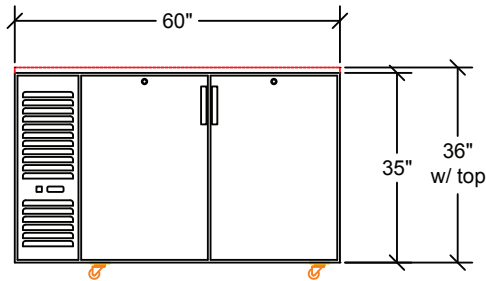

Standard Features

Electrical	115 V, 1 Phase, 60 Hz. Furnished with 8'-0" plug-in cord, which exits left rear of cooler. NEMA 5-15P Plug Configuration. Dedicated 15 Amp circuit recommended.		
	4 Door Model: 6.0 Full Load Amps, 1/4 HP 6 Door Model: 9.0 Full Load Amps, 1/3 HP		
Refrigeration	Self-contained 134A Refrigerant. 30°F-40°F operating range Digital Thermostat on front grille		
Case Capacity		60"	84"
	Long Neck Bottles:	12	24
	12 oz. Cans:	20	34
	Wine Bottles (each):	106	170
Interior	20 gauge stainless steel with coved corners. Two adjustable epoxy coated wire shelves with floor rack per door. Door opening: 29-11/16" high x 19-15/16" wide		
	Exterior Sides: 20 gauge stainless steel or black vinyl Front: 20 gauge stainless steel, black vinyl or glass Back: 20 gauge stainless steel, black vinyl or glass Top: 20 gauge galvanized steel with option of stainless steel		
Insulation	2" thick foamed-in-place polyurethane		
Plumbing	No drain connection required. Condensate evaporator pan included.		

Model: _____ Item #: _____ Date: _____

Project: _____ Qty: _____ Approved By: _____

Self-Contained Pass Thru Back Bar Refrigeration

Refrigeration

Four Door (60")

360 lbs. (380 lbs. with Top)

Six Door (84")

480 lbs. (505 lbs. with Top)

Note: Optional casters raise height 1" higher than wheel size

Note: Optional 4" or 6" legs available