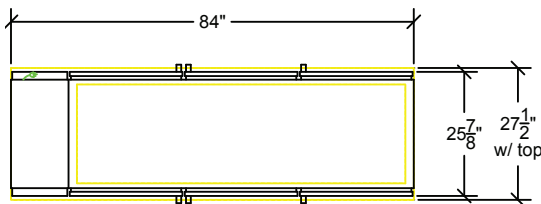

Model: _____ Item #: _____ Date: _____

Project: _____ Qty: _____ Approved By: _____

Self-Contained Pass Thru Back Bar Refrigeration

Refrigeration

Four Door (60")

360 lbs. (380 lbs. with Top)

Six Door (84")

480 lbs. (505 lbs. with Top)

Note: Optional casters raise height 1" higher than wheel size

Note: Optional 4" or 6" legs available