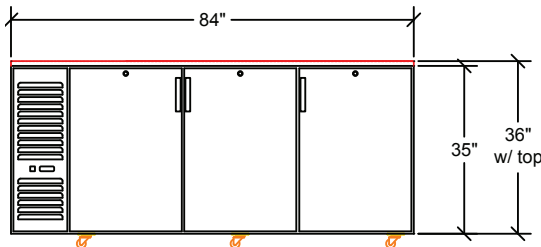

Standard Features

Electrical	115 V, 1 Phase, 60 Hz. Furnished with 8'-0" plug-in cord, which exits left rear of cooler. NEMA 5-15P Plug Configuration. Dedicated 15 Amp circuit recommended.		
	4 Door Model: 6.0 Full Load Amps, 1/4 HP 6 Door Model: 9.0 Full Load Amps, 1/3 HP		
Refrigeration	Self-contained 134A Refrigerant. 30°F-40°F operating range Digital Thermostat on front grille		
Case Capacity		60"	84"
	Long Neck Bottles:	12	24
	12 oz. Cans:	20	34
	Wine Bottles (each):	106	170
Interior	20 gauge stainless steel with coved corners. Two adjustable epoxy coated wire shelves with floor rack per door. Door opening: 29-11/16" high x 19-15/16" wide		
	Exterior Sides: 20 gauge stainless steel or black vinyl Front: 20 gauge stainless steel, black vinyl or glass Back: 20 gauge stainless steel, black vinyl or glass Top: 20 gauge galvanized steel with option of stainless steel		
Insulation	2" thick foamed-in-place polyurethane		
Plumbing	No drain connection required. Condensate evaporator pan included.		

Model: _____ Item #: _____ Date: _____

Project: _____ Qty: _____ Approved By: _____

Self-Contained Pass Thru Back Bar Refrigeration

Refrigeration

Four Door (60")

360 lbs. (380 lbs. with Top)

Six Door (84")

480 lbs. (505 lbs. with Top)

Note: Optional casters raise height 1" higher than wheel size

Note: Optional 4" or 6" legs available