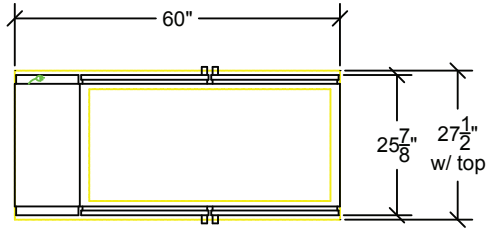

Standard Features

Electrical	115 V, 1 Phase, 60 Hz. Furnished with 8'-0" plug-in cord, which exits left rear of cooler. NEMA 5-15P Plug Configuration. Dedicated 15 Amp circuit recommended.		
	4 Door Model: 6.0 Full Load Amps, 1/4 HP 6 Door Model: 9.0 Full Load Amps, 1/3 HP		
Refrigeration	Self-contained 134A Refrigerant. 30°F-40°F operating range Digital Thermostat on front grille		
Case Capacity		60"	84"
	Long Neck Bottles:	12	24
	12 oz. Cans:	20	34
	Wine Bottles (each):	106	170
Interior	20 gauge stainless steel with coved corners. Two adjustable epoxy coated wire shelves with floor rack per door. Door opening: 29-11/16" high x 19-15/16" wide		
	Exterior Sides: 20 gauge stainless steel or black vinyl Front: 20 gauge stainless steel, black vinyl or glass Back: 20 gauge stainless steel, black vinyl or glass Top: 20 gauge galvanized steel with option of stainless steel		
Insulation	2" thick foamed-in-place polyurethane		
Plumbing	No drain connection required. Condensate evaporator pan included.		

Model: _____ Item #: _____ Date: _____

Project: _____ Qty: _____ Approved By: _____

Self-Contained Pass Thru Back Bar Refrigeration

Refrigeration

Four Door (60")

360 lbs. (380 lbs. with Top)

Six Door (84")

480 lbs. (505 lbs. with Top)

Note: Optional casters raise height 1" higher than wheel size

Note: Optional 4" or 6" legs available