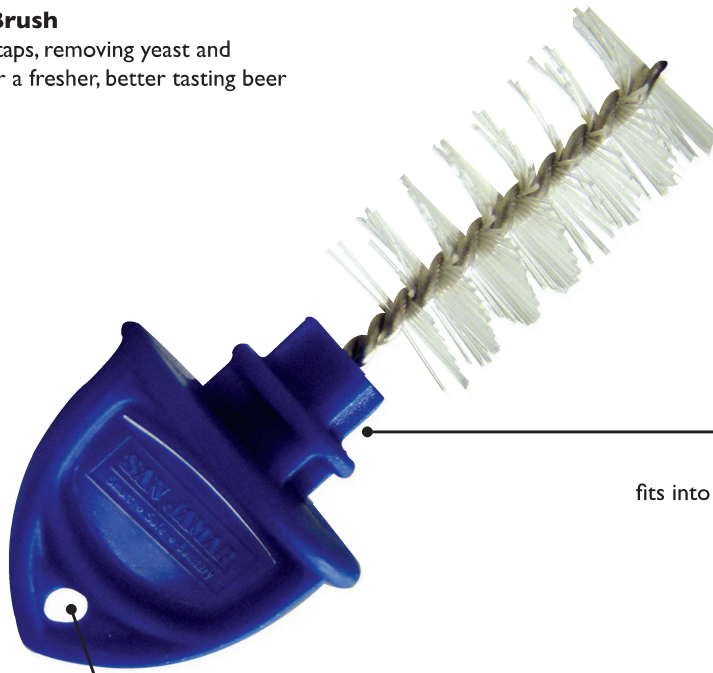

KLEEN PLUG™

BENEFITS

KEEPS OUT FRUIT
FLIES OVERNIGHT

KEEPS TAPS CLEAN FOR
FRESHER, BETTER TASTING BEER

Eliminates the time and waste of wrapping taps overnight, as required by health codes.

Kleen Plug™ is affordable and easy-to-use. The Kleen Plug™ seals and protects taps and beverage station drains from fruit flies and contamination when not in use.

Kleen Plug™ has multiple uses as well as they can be placed on Store and Pour containers found behind the bar. If the Kleen Plug fits loosely in the tap, it is time to be replaced.

 **san jamar**[®]
smart. safe. sanitary.

www.sanjamar.com

Durable Brush

helps clean taps, removing yeast and sediment for a fresher, better tasting beer

Innovative **stepped design** fits into a variety of beer tap openings

Can be **chained together** for ease of use.