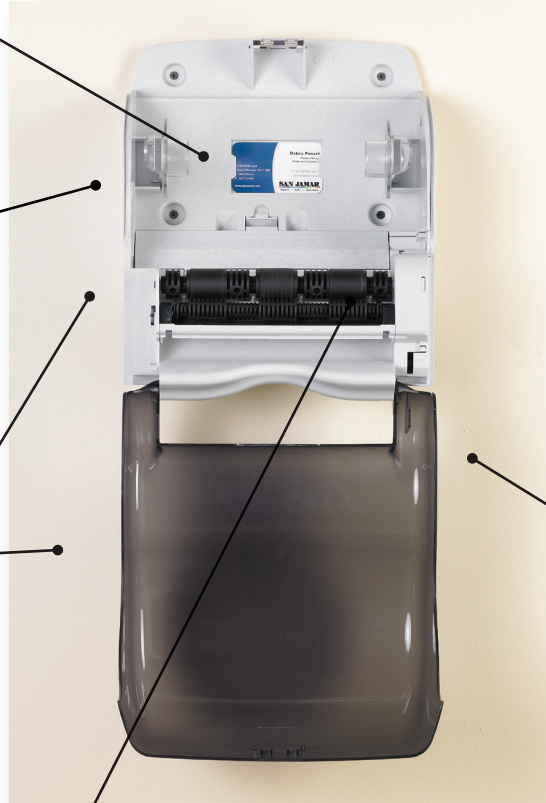

TEAR-N-DRY essence

Also available in
Oceans[™]

BENEFITS

UNIVERSAL DISPENSING
NO PAPER CONTRACTS

SIMPLE TO USE
NO ADJUSTMENTS NEEDED

RELIABLE
BEST BATTERY LIFE IN THE INDUSTRY

Universal. Simple. Reliable.

TEAR-N-DRY Essence is an electronic hands free dispenser that provides quick paper delivery; consistently dispensing 10" length towels without a wait. The Tear-N-Dry Essence is simple to use and requires no adjustments, making it easy to load, use and refill with the universal paper of your choice. Reliability and best battery life also make Essence the right choice to reduce maintenance and battery costs.

 **san jamar**[®]
smart. safe. sanitary.

Features

Integrated business card holder for **easy reordering** or advertising.

Dispenses all roll paper qualities, including 100% recycled paper.

Durable back and front cover made of **high impact resistant** plastic to withstand normal everyday use.

Best battery life in the industry.

Integrated hubs and electronics make this dispenser **easy to load** and use.

Perfect for tight spaces such as foodservice/hospitality areas, hand washing stations, industrial applications and schools/universities. Up to 25% smaller than most electronic dispensers.

X100960 Convertable hub system to 2" cone

Construction: Break Resistant Plastic; Requires 4 D-cell alkaline batteries.

San Jamar
555 Koopman Lane
Elkhorn, Wisconsin 53121
USA
T: +1.262.723.6133
F: +1.262.723.4204
info@sanjamar.com
www.sanjamar.com