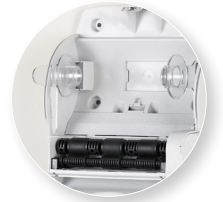

TEAR-N-DRY essence

Also available in
Oceans[™]

BENEFITS

UNIVERSAL DISPENSING
NO PAPER CONTRACTS

SIMPLE TO USE
NO ADJUSTMENTS NEEDED

RELIABLE
BEST BATTERY LIFE IN THE INDUSTRY

Universal. Simple. Reliable.

TEAR-N-DRY Essence is an electronic hands free dispenser that provides quick paper delivery; consistently dispensing 10" length towels without a wait. The Tear-N-Dry Essence is simple to use and requires no adjustments, making it easy to load, use and refill with the universal paper of your choice. Reliability and best battery life also make Essence the right choice to reduce maintenance and battery costs.

Best battery life in the industry.

Integrated hubs and electronics make this dispenser **easy to load** and use.

Perfect for tight spaces such as foodservice/hospitality areas, hand washing stations, industrial applications and schools/universities. Up to 25% smaller than most electronic dispensers.

X100960 Convertable hub system to 2" cone

Construction: Break Resistant Plastic; Requires 4 D-cell alkaline batteries.

San Jamar
555 Koopman Lane
Elkhorn, Wisconsin 53121
USA
T: +1.262.723.6133
F: +1.262.723.4204
info@sanjamar.com
www.sanjamar.com