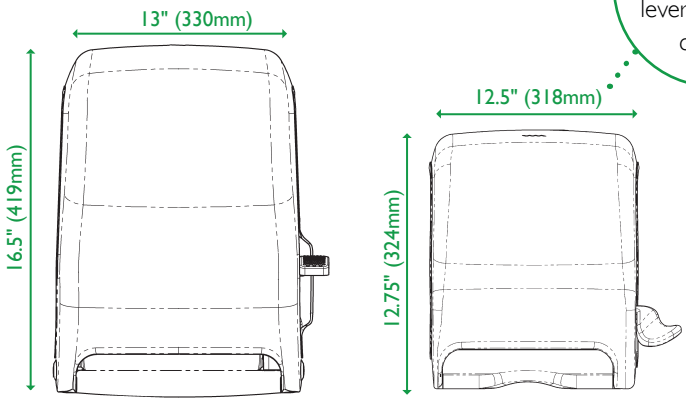

SAN JAMAR ELEMENT™

WE COULDN'T MAKE IT ANY SIMPLER

element™

Coordinates with the
San Jamar Classic family.

The **MOST COMPACT**
San Jamar dispenser that
dispenses 800' (244m) of paper.

- 33% smaller than a standard lever roll towel dispenser.
- High quality, durable and low cost.

SAN JAMAR®

Smart ♦ Safe ♦ Sanitary

- **MOST COMPACT-**
Smaller footprint than its predecessors
 - 27% smaller than Integra™
 - 33% smaller than standard lever roll towel cabinet
- **HIGH CAPACITY-**
dispenses up to 800' (244m) of 8" (200mm) diameter roll towel
- **UNIVERSAL-**
dispenses any brand or quality of hardwound roll towel
- **LOW COST, HIGH QUALITY-**
priced competitively while maintaining San Jamar high quality standards
- **SIMPLE-**
fewer internal parts for the most efficient, easy to use dispenser
- **DURABLE-**
made with break resistant plastic
- **EASY** to load and **SIMPLE** to use

Compact- high capacity holds up to 800' (244m) of 8" (200mm) diameter hard wound roll towel. The industry's most compact dispenser.

Bio-Pruf® handle inhibits bacteria growth. New ergonomic handle designed for ease of use.

Typical Lever Dispenser

Element™

All paper qualities and core sizes

ITEM NUMBER	CAPACITY	DIMENSION	WEIGHT	CASE PACK
T950TBK	All paper qualities; any core size	12.75" h x 12.5" w x 8.5" d 324mm h x 318mm w x 21.6mm d	3.856 lbs 1.8kg	1
T950TBL	All paper qualities; any core size	12.75" h x 12.5" w x 8.5" d 324mm h x 318mm w x 21.6mm d	3.856 lbs 1.8kg	1