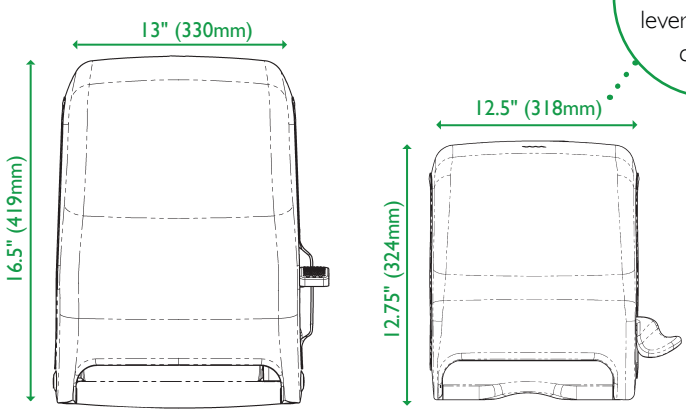

SAN JAMAR ELEMENT™

WE COULDN'T MAKE IT ANY SIMPLER

element™

Coordinates with the
San Jamar Classic family.

The **MOST COMPACT**
San Jamar dispenser that
dispenses 800' (244m) of paper.

- 33% smaller than a standard lever roll towel dispenser.
- High quality, durable and low cost.

SAN JAMAR®

Smart ♦ Safe ♦ Sanitary

- **MOST COMPACT-**
Smaller footprint than its predecessors
 - 27% smaller than Integra™
 - 33% smaller than standard lever roll towel cabinet
- **HIGH CAPACITY-**
dispenses up to 800' (244m) of 8" (200mm) diameter roll towel
- **UNIVERSAL-**
dispenses any brand or quality of hardwound roll towel
- **LOW COST, HIGH QUALITY-**
priced competitively while maintaining San Jamar high quality standards
- **SIMPLE-**
fewer internal parts for the most efficient, easy to use dispenser
- **DURABLE-**
made with break resistant plastic
- **EASY** to load and **SIMPLE** to use

Compact- high capacity holds up to 800' (244m) of 8" (200mm) diameter hard wound roll towel. The industry's most compact dispenser.

Bio-Pruf® handle inhibits bacteria growth. New ergonomic handle designed for ease of use.

Typical Lever Dispenser

Element™

All paper qualities and core sizes

ITEM NUMBER	CAPACITY	DIMENSION	WEIGHT	CASE PACK
T950TBK	All paper qualities; any core size	12.75" h x 12.5" w x 8.5" d 324mm h x 318mm w x 21.6mm d	3.856 lbs 1.8kg	1
T950TBL	All paper qualities; any core size	12.75" h x 12.5" w x 8.5" d 324mm h x 318mm w x 21.6mm d	3.856 lbs 1.8kg	1