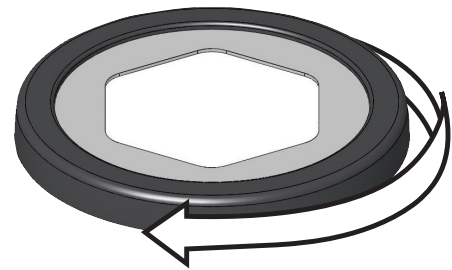

C2410C EZ-FIT® CUP DISPENSER INSTALLATION INSTRUCTIONS

1. CUT HOLE IN COUNTER SURFACE

2. REMOVE TRIM RING TURNING COUNTER CLOCKWISE

3. SECURE CUP DISPENSER TO COUNTER WITH SUPPLIED SCREWS

4. SELECT PROPER SIZE GASKET FOR CUP (SEE TABLE ON BACK)

5. INSTALL GASKET OVER POSTS IN UNDERSIDE OF RING

6. REPLACE COVER RING WITH GASKET BY TURNING CLOCKWISE OVER MOUNTING RING UNTIL SECURE

7. LOAD CUPS THROUGH GASKET

REPLACEMENT PARTS & ACCESSORIES (see reverse side for replacement gaskets)

GASKET SIZING GUIDE

Approximate Cup Rim Diameter		Approximate Cup Size Range	Gasket Size	REPLACEMENT GASKET KITS		Quantity of Gaskets in Kit	
minimum	maximum			Part Numbers			
2 ⁷ / ₈ " (73 mm)	3 ¹ / ₈ " (79 mm)	8 oz (236 mL) to 14 oz (414 mL)	SMALL	black XC2422SBK	white XC2422S	3	
3 ¹ / ₂ " (89 mm)	3 ⁷ / ₈ " (98 mm)	16 oz (474 mL) to 24 oz (710 mL)	MEDIUM	black XC2422MBK	white XC2422M	3	
4 ³ / ₁₆ " (106 mm)	4 ³ / ₈ " (111 mm)	32 oz (947 mL)	LARGE	black XC2422LBK	white XC2422L	3	
4 ¹ / ₂ " (114 mm)	4 ³ / ₄ " (121 mm)	32 oz (947 mL) to 46 oz (1360 mL)	EXTRA LARGE	black XC2422XLBK	white XC2422XL	3	
Additional intermediate gasket sizes are available. Please call Customer Care for more information.						XC2426 One each-Small, Medium, Large, Extra Large	4

SMALL GROUPING OF HOLES ON EDGE INDICATE GASKET SIZE (SEE CHART)