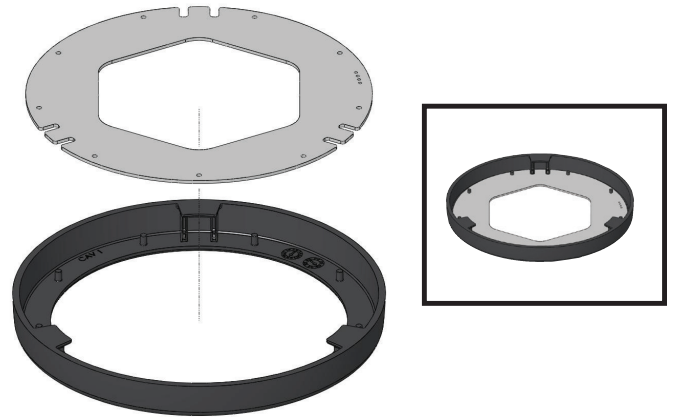

C2410C EZ-FIT® CUP DISPENSER INSTALLATION INSTRUCTIONS

1. CUT HOLE IN COUNTER SURFACE

2. REMOVE TRIM RING TURNING COUNTER CLOCKWISE

3. SECURE CUP DISPENSER TO COUNTER WITH SUPPLIED SCREWS

4. SELECT PROPER SIZE GASKET FOR CUP (SEE TABLE ON BACK)

5. INSTALL GASKET OVER POSTS IN UNDERSIDE OF RING

6. REPLACE COVER RING WITH GASKET BY TURNING CLOCKWISE OVER MOUNTING RING UNTIL SECURE

7. LOAD CUPS THROUGH GASKET

REPLACEMENT PARTS & ACCESSORIES (see reverse side for replacement gaskets)

X24MT Black Mounting Ring (new low profile)
X24TR Black Trim Ring (new low profile)
XC24KIT Replacement Trim Rings (old & new)

C2415 Spring
C2413BK End Cap
I00458BK Cup Pusher

C2412SV Wire Cage for Surface Mount
C24XC Chrome Finish Trim Ring

GASKET SIZING GUIDE

Approximate Cup Rim Diameter		Approximate Cup Size Range	Gasket Size	REPLACEMENT GASKET KITS		Quantity of Gaskets in Kit	
minimum	maximum			Part Numbers			
2 ⁷ / ₈ " (73 mm)	3 ¹ / ₈ " (79 mm)	8 oz (236 mL) to 14 oz (414 mL)	SMALL	black XC2422SBK	white XC2422S	3	
3 ¹ / ₂ " (89 mm)	3 ⁷ / ₈ " (98 mm)	16 oz (474 mL) to 24 oz (710 mL)	MEDIUM	black XC2422MBK	white XC2422M	3	
4 ³ / ₁₆ " (106 mm)	4 ³ / ₈ " (111 mm)	32 oz (947 mL)	LARGE	black XC2422LBK	white XC2422L	3	
4 ¹ / ₂ " (114 mm)	4 ³ / ₄ " (121 mm)	32 oz (947 mL) to 46 oz (1360 mL)	EXTRA LARGE	black XC2422XLBK	white XC2422XL	3	
Additional intermediate gasket sizes are available. Please call Customer Care for more information.						XC2426 One each-Small, Medium, Large, Extra Large	4