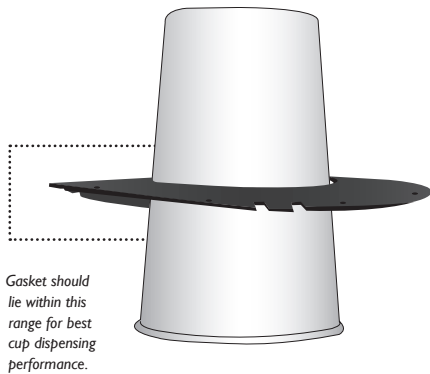

GASKET SIZING GUIDE

Approximate Cup Rim Diameter		Approximate Cup Size Range	Gasket Size	REPLACEMENT GASKET KITS		Quantity of Gaskets in Kit	
minimum	maximum			Part Numbers			
2⁷/₈" (73 mm)	3¹/₈" (79 mm)	8 oz (236 mL) to 14 oz (414 mL)	SMALL	black XC2422SBK	white XC2422S	3	
3¹/₂" (89 mm)	3⁷/₈" (98 mm)	16 oz (474 mL) to 24 oz (710 mL)	MEDIUM	black XC2422MBK	white XC2422M	3	
4³/₁₆" (106 mm)	4³/₈" (111 mm)	32 oz (947 mL)	LARGE	black XC2422LBK	white XC2422L	3	
4¹/₂" (114 mm)	4³/₄" (121 mm)	32 oz (947 mL) to 46 oz (1360 mL)	EXTRA LARGE	black XC2422XLBK	white XC2422XL	3	
Additional intermediate gasket sizes are available. Please call Customer Care for more information.						XC2426 One each-Small, Medium, Large, Extra Large	4

HOW TO DETERMINE WHICH GASKET TO USE