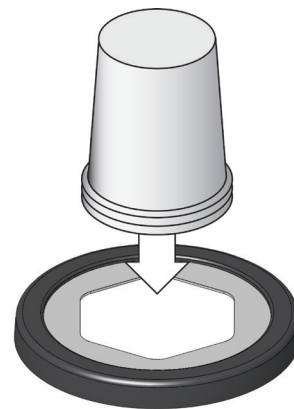

C2410C EZ-FIT® CUP DISPENSER INSTALLATION INSTRUCTIONS

1. CUT HOLE IN COUNTER SURFACE

2. REMOVE TRIM RING TURNING COUNTER CLOCKWISE

3. SECURE CUP DISPENSER TO COUNTER WITH SUPPLIED SCREWS

4. SELECT PROPER SIZE GASKET FOR CUP (SEE TABLE ON BACK)

5. INSTALL GASKET OVER POSTS IN UNDERSIDE OF RING

6. REPLACE COVER RING WITH GASKET BY TURNING CLOCKWISE OVER MOUNTING RING UNTIL SECURE

7. LOAD CUPS THROUGH GASKET

REPLACEMENT PARTS & ACCESSORIES (see reverse side for replacement gaskets)

GASKET SIZING GUIDE

Approximate Cup Rim Diameter		Approximate Cup Size Range	Gasket Size	REPLACEMENT GASKET KITS		Quantity of Gaskets in Kit	
minimum	maximum			Part Numbers			
2 ⁷ / ₈ " (73 mm)	3 ¹ / ₈ " (79 mm)	8 oz (236 mL) to 14 oz (414 mL)	SMALL	black XC2422SBK	white XC2422S	3	
3 ¹ / ₂ " (89 mm)	3 ⁷ / ₈ " (98 mm)	16 oz (474 mL) to 24 oz (710 mL)	MEDIUM	black XC2422MBK	white XC2422M	3	
4 ³ / ₁₆ " (106 mm)	4 ³ / ₈ " (111 mm)	32 oz (947 mL)	LARGE	black XC2422LBK	white XC2422L	3	
4 ¹ / ₂ " (114 mm)	4 ³ / ₄ " (121 mm)	32 oz (947 mL) to 46 oz (1360 mL)	EXTRA LARGE	black XC2422XLBK	white XC2422XL	3	
Additional intermediate gasket sizes are available. Please call Customer Care for more information.						XC2426 One each-Small, Medium, Large, Extra Large	4

HOW TO DETERMINE WHICH GASKET TO USE

1. Turn cup upside down.
2. Affix gasket over cup. Gasket should rest about $\frac{2}{3}$ of the way down from rim of cup.
3. When gasket fits appropriately, this indicates the correct gasket size to use.