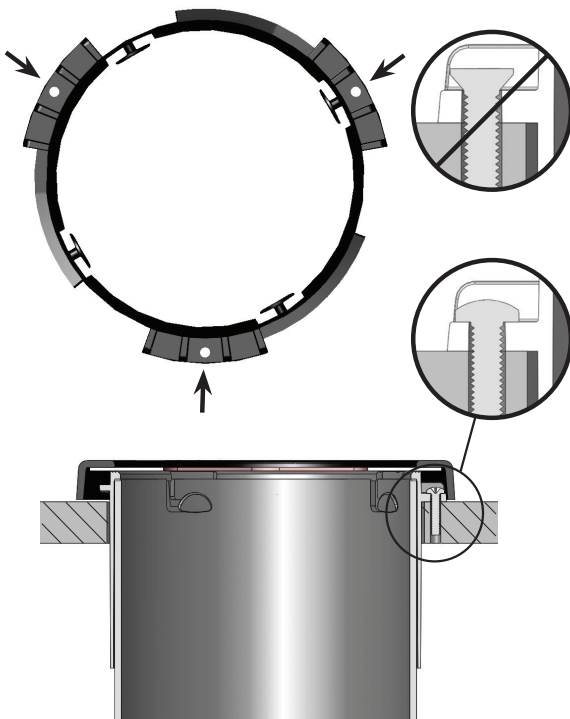

C2410C EZ-FIT® CUP DISPENSER INSTALLATION INSTRUCTIONS

1. CUT HOLE IN COUNTER SURFACE

2. REMOVE TRIM RING TURNING COUNTER CLOCKWISE

3. SECURE CUP DISPENSER TO COUNTER WITH SUPPLIED SCREWS

4. SELECT PROPER SIZE GASKET FOR CUP (SEE TABLE ON BACK)

5. INSTALL GASKET OVER POSTS IN UNDERSIDE OF RING

6. REPLACE COVER RING WITH GASKET BY TURNING CLOCKWISE OVER MOUNTING RING UNTIL SECURE

7. LOAD CUPS THROUGH GASKET

REPLACEMENT PARTS & ACCESSORIES (see reverse side for replacement gaskets)

GASKET SIZING GUIDE

Approximate Cup Rim Diameter		Approximate Cup Size Range	Gasket Size	REPLACEMENT GASKET KITS		Quantity of Gaskets in Kit	
minimum	maximum			Part Numbers			
2 ⁷ / ₈ " (73 mm)	3 ¹ / ₈ " (79 mm)	8 oz (236 mL) to 14 oz (414 mL)	SMALL	black XC2422SBK	white XC2422S	3	
3 ¹ / ₂ " (89 mm)	3 ⁷ / ₈ " (98 mm)	16 oz (474 mL) to 24 oz (710 mL)	MEDIUM	black XC2422MBK	white XC2422M	3	
4 ³ / ₁₆ " (106 mm)	4 ³ / ₈ " (111 mm)	32 oz (947 mL)	LARGE	black XC2422LBK	white XC2422L	3	
4 ¹ / ₂ " (114 mm)	4 ³ / ₄ " (121 mm)	32 oz (947 mL) to 46 oz (1360 mL)	EXTRA LARGE	black XC2422XLBK	white XC2422XL	3	
Additional intermediate gasket sizes are available. Please call Customer Care for more information.						XC2426 One each-Small, Medium, Large, Extra Large	4

HOW TO DETERMINE WHICH GASKET TO USE

1. Turn cup upside down.
2. Affix gasket over cup. Gasket should rest about $\frac{2}{3}$ of the way down from rim of cup.
3. When gasket fits appropriately, this indicates the correct gasket size to use.