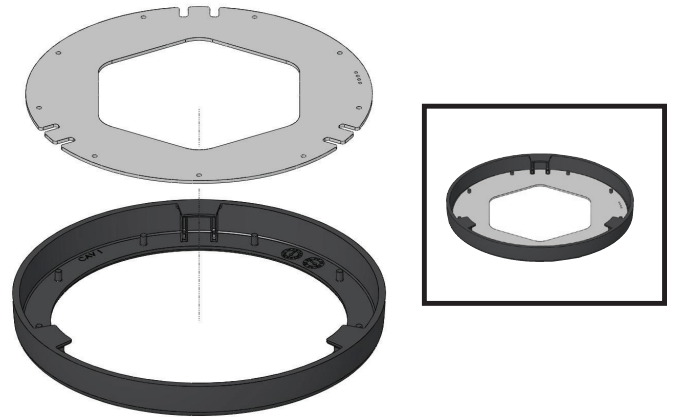

C2410C EZ-FIT® CUP DISPENSER INSTALLATION INSTRUCTIONS

1. CUT HOLE IN COUNTER SURFACE

2. REMOVE TRIM RING TURNING COUNTER CLOCKWISE

3. SECURE CUP DISPENSER TO COUNTER WITH SUPPLIED SCREWS

4. SELECT PROPER SIZE GASKET FOR CUP (SEE TABLE ON BACK)

5. INSTALL GASKET OVER POSTS IN UNDERSIDE OF RING

6. REPLACE COVER RING WITH GASKET BY TURNING CLOCKWISE OVER MOUNTING RING UNTIL SECURE

7. LOAD CUPS THROUGH GASKET

REPLACEMENT PARTS & ACCESSORIES (see reverse side for replacement gaskets)

X24MT Black Mounting Ring (new low profile)
X24TR Black Trim Ring (new low profile)
XC24KIT Replacement Trim Rings (old & new)

C2415 Spring
C2413BK End Cap
I00458BK Cup Pusher

C2412SV Wire Cage for Surface Mount
C24XC Chrome Finish Trim Ring

GASKET SIZING GUIDE

Approximate Cup Rim Diameter		Approximate Cup Size Range	Gasket Size	REPLACEMENT GASKET KITS		Quantity of Gaskets in Kit	
minimum	maximum			Part Numbers			
2 ⁷ / ₈ " (73 mm)	3 ¹ / ₈ " (79 mm)	8 oz (236 mL) to 14 oz (414 mL)	SMALL	black XC2422SBK	white XC2422S	3	
3 ¹ / ₂ " (89 mm)	3 ⁷ / ₈ " (98 mm)	16 oz (474 mL) to 24 oz (710 mL)	MEDIUM	XC2422MBK	XC2422M	3	
4 ³ / ₁₆ " (106 mm)	4 ³ / ₈ " (111 mm)	32 oz (947 mL)	LARGE	XC2422LBK	XC2422L	3	
4 ¹ / ₂ " (114 mm)	4 ³ / ₄ " (121 mm)	32 oz (947 mL) to 46 oz (1360 mL)	EXTRA LARGE	XC2422XLBK	XC2422XL	3	
Additional intermediate gasket sizes are available. Please call Customer Care for more information.						XC2426 One each-Small, Medium, Large, Extra Large	4