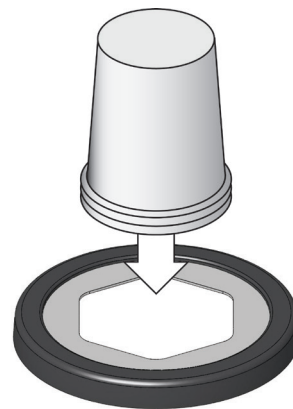

C2410C EZ-FIT® CUP DISPENSER INSTALLATION INSTRUCTIONS

1. CUT HOLE IN COUNTER SURFACE

2. REMOVE TRIM RING TURNING COUNTER CLOCKWISE

3. SECURE CUP DISPENSER TO COUNTER WITH SUPPLIED SCREWS

4. SELECT PROPER SIZE GASKET FOR CUP (SEE TABLE ON BACK)

5. INSTALL GASKET OVER POSTS IN UNDERSIDE OF RING

6. REPLACE COVER RING WITH GASKET BY TURNING CLOCKWISE OVER MOUNTING RING UNTIL SECURE

7. LOAD CUPS THROUGH GASKET

REPLACEMENT PARTS & ACCESSORIES (see reverse side for replacement gaskets)

GASKET SIZING GUIDE

Approximate Cup Rim Diameter		Approximate Cup Size Range	Gasket Size	REPLACEMENT GASKET KITS		Quantity of Gaskets in Kit	
minimum	maximum			Part Numbers			
2 ⁷ / ₈ " (73 mm)	3 ¹ / ₈ " (79 mm)	8 oz (236 mL) to 14 oz (414 mL)	SMALL	black XC2422SBK	white XC2422S	3	
3 ¹ / ₂ " (89 mm)	3 ⁷ / ₈ " (98 mm)	16 oz (474 mL) to 24 oz (710 mL)	MEDIUM	XC2422MBK	XC2422M	3	
4 ³ / ₁₆ " (106 mm)	4 ³ / ₈ " (111 mm)	32 oz (947 mL)	LARGE	XC2422LBK	XC2422L	3	
4 ¹ / ₂ " (114 mm)	4 ³ / ₄ " (121 mm)	32 oz (947 mL) to 46 oz (1360 mL)	EXTRA LARGE	XC2422XLBK	XC2422XL	3	
Additional intermediate gasket sizes are available. Please call Customer Care for more information.						XC2426 One each-Small, Medium, Large, Extra Large	4

HOW TO DETERMINE WHICH GASKET TO USE

1. Turn cup upside down.
2. Affix gasket over cup. Gasket should rest about $\frac{2}{3}$ of the way down from rim of cup.
3. When gasket fits appropriately, this indicates the correct gasket size to use.