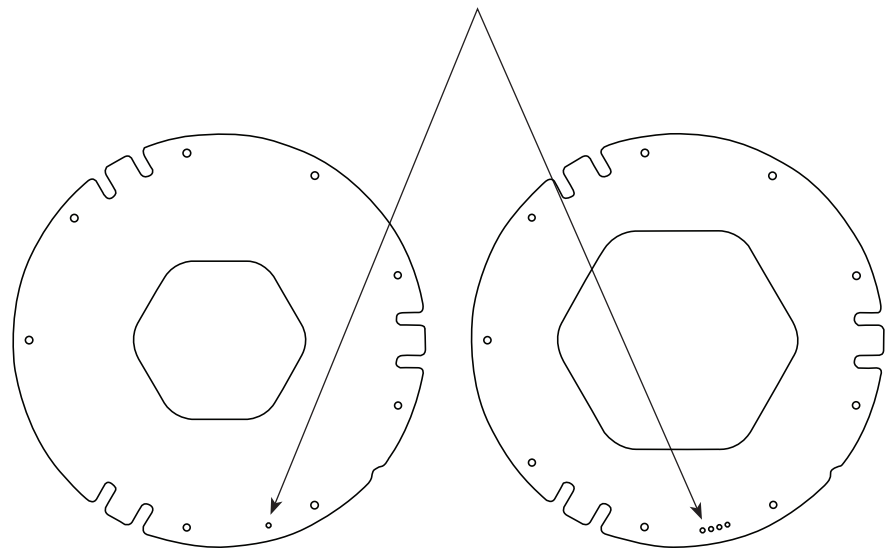

GASKET SIZING GUIDE

Approximate Cup Rim Diameter		Approximate Cup Size Range	Gasket Size	REPLACEMENT GASKET KITS		Quantity of Gaskets in Kit	
minimum	maximum			Part Numbers			
2 ⁷ / ₈ " (73 mm)	3 ¹ / ₈ " (79 mm)	8 oz (236 mL) to 14 oz (414 mL)	SMALL	black XC2422SBK	white XC2422S	3	
3 ¹ / ₂ " (89 mm)	3 ⁷ / ₈ " (98 mm)	16 oz (474 mL) to 24 oz (710 mL)	MEDIUM	XC2422MBK	XC2422M	3	
4 ³ / ₁₆ " (106 mm)	4 ³ / ₈ " (111 mm)	32 oz (947 mL)	LARGE	XC2422LBK	XC2422L	3	
4 ¹ / ₂ " (114 mm)	4 ³ / ₄ " (121 mm)	32 oz (947 mL) to 46 oz (1360 mL)	EXTRA LARGE	XC2422XLBK	XC2422XL	3	
Additional intermediate gasket sizes are available. Please call Customer Care for more information.						XC2426 One each-Small, Medium, Large, Extra Large	4

HOW TO DETERMINE WHICH GASKET TO USE

1. Turn cup upside down.
2. Affix gasket over cup. Gasket should rest about $\frac{2}{3}$ of the way down from rim of cup.
3. When gasket fits appropriately, this indicates the correct gasket size to use.

SMALL GROUPING OF HOLES ON EDGE INDICATE GASKET SIZE (SEE CHART)

# OF HOLES	GASKET SIZE	PART #
°	SMALL	XC2422S
° °	MEDIUM	XC2422M
° ° °	LARGE	XC2422L
° ° ° °	EXTRA LARGE	XC2422XL

San Jamar
 555 Koopman Lane
 Elkhorn, Wisconsin 53121
 USA
 T: +1.262.723.6133
 F: +1.262.723.4204
 info@sanjamar.com
 www.sanjamar.com