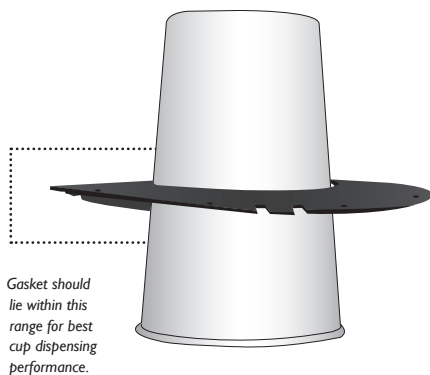

GASKET SIZING GUIDE

Approximate Cup Rim Diameter		Approximate Cup Size Range	Gasket Size	REPLACEMENT GASKET KITS		Quantity of Gaskets in Kit	
minimum	maximum			Part Numbers			
2⁷/₈" (73 mm)	3¹/₈" (79 mm)	8 oz (236 mL) to 14 oz (414 mL)	SMALL	black XC2422SBK	white XC2422S	3	
3¹/₂" (89 mm)	3⁷/₈" (98 mm)	16 oz (474 mL) to 24 oz (710 mL)	MEDIUM	XC2422MBK	XC2422M	3	
4³/₁₆" (106 mm)	4³/₈" (111 mm)	32 oz (947 mL)	LARGE	XC2422LBK	XC2422L	3	
4¹/₂" (114 mm)	4³/₄" (121 mm)	32 oz (947 mL) to 46 oz (1360 mL)	EXTRA LARGE	XC2422XLBK	XC2422XL	3	
Additional intermediate gasket sizes are available. Please call Customer Care for more information.						XC2426 One each-Small, Medium, Large, Extra Large	4

HOW TO DETERMINE WHICH GASKET TO USE