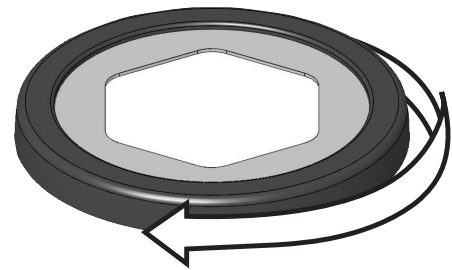

C2410C EZ-FIT® CUP DISPENSER INSTALLATION INSTRUCTIONS

1. CUT HOLE IN COUNTER SURFACE

2. REMOVE TRIM RING TURNING COUNTER CLOCKWISE

3. SECURE CUP DISPENSER TO COUNTER WITH SUPPLIED SCREWS

4. SELECT PROPER SIZE GASKET FOR CUP (SEE TABLE ON BACK)

5. INSTALL GASKET OVER POSTS IN UNDERSIDE OF RING

6. REPLACE COVER RING WITH GASKET BY TURNING CLOCKWISE OVER MOUNTING RING UNTIL SECURE

7. LOAD CUPS THROUGH GASKET

REPLACEMENT PARTS & ACCESSORIES (see reverse side for replacement gaskets)

GASKET SIZING GUIDE

Approximate Cup Rim Diameter		Approximate Cup Size Range	Gasket Size	REPLACEMENT GASKET KITS		Quantity of Gaskets in Kit	
minimum	maximum			Part Numbers			
2 ⁷ / ₈ " (73 mm)	3 ¹ / ₈ " (79 mm)	8 oz (236 mL) to 14 oz (414 mL)	SMALL	black XC2422SBK	white XC2422S	3	
3 ¹ / ₂ " (89 mm)	3 ⁷ / ₈ " (98 mm)	16 oz (474 mL) to 24 oz (710 mL)	MEDIUM	XC2422MBK	XC2422M	3	
4 ³ / ₁₆ " (106 mm)	4 ³ / ₈ " (111 mm)	32 oz (947 mL)	LARGE	XC2422LBK	XC2422L	3	
4 ¹ / ₂ " (114 mm)	4 ³ / ₄ " (121 mm)	32 oz (947 mL) to 46 oz (1360 mL)	EXTRA LARGE	XC2422XLBK	XC2422XL	3	
Additional intermediate gasket sizes are available. Please call Customer Care for more information.						XC2426 One each-Small, Medium, Large, Extra Large	4

SMALL GROUPING OF HOLES ON EDGE INDICATE GASKET SIZE (SEE CHART)