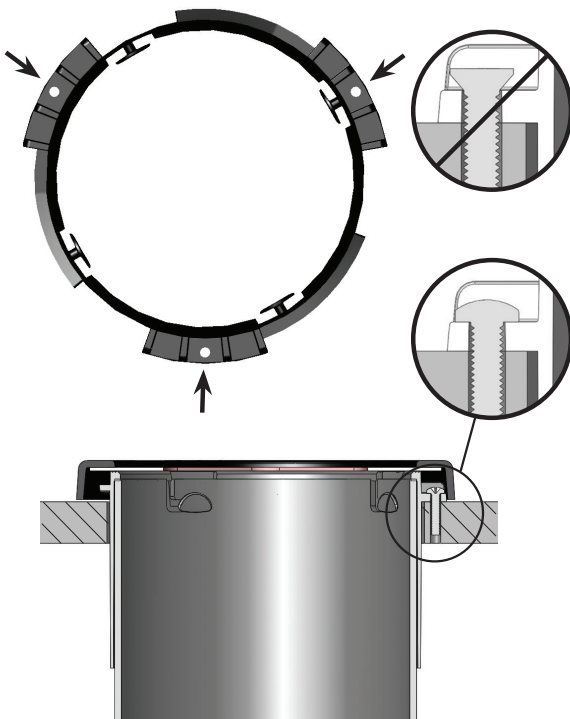

C2410C EZ-FIT® CUP DISPENSER INSTALLATION INSTRUCTIONS

1. CUT HOLE IN COUNTER SURFACE

2. REMOVE TRIM RING TURNING COUNTER CLOCKWISE

3. SECURE CUP DISPENSER TO COUNTER WITH SUPPLIED SCREWS

4. SELECT PROPER SIZE GASKET FOR CUP (SEE TABLE ON BACK)

5. INSTALL GASKET OVER POSTS IN UNDERSIDE OF RING

6. REPLACE COVER RING WITH GASKET BY TURNING CLOCKWISE OVER MOUNTING RING UNTIL SECURE

7. LOAD CUPS THROUGH GASKET

REPLACEMENT PARTS & ACCESSORIES (see reverse side for replacement gaskets)

GASKET SIZING GUIDE

Approximate Cup Rim Diameter		Approximate Cup Size Range	Gasket Size	REPLACEMENT GASKET KITS		Quantity of Gaskets in Kit	
minimum	maximum			Part Numbers			
2 ⁷ / ₈ " (73 mm)	3 ¹ / ₈ " (79 mm)	8 oz (236 mL) to 14 oz (414 mL)	SMALL	black XC2422SBK	white XC2422S	3	
3 ¹ / ₂ " (89 mm)	3 ⁷ / ₈ " (98 mm)	16 oz (474 mL) to 24 oz (710 mL)	MEDIUM	XC2422MBK	XC2422M	3	
4 ³ / ₁₆ " (106 mm)	4 ³ / ₈ " (111 mm)	32 oz (947 mL)	LARGE	XC2422LBK	XC2422L	3	
4 ¹ / ₂ " (114 mm)	4 ³ / ₄ " (121 mm)	32 oz (947 mL) to 46 oz (1360 mL)	EXTRA LARGE	XC2422XLBK	XC2422XL	3	
Additional intermediate gasket sizes are available. Please call Customer Care for more information.						XC2426 One each-Small, Medium, Large, Extra Large	4

HOW TO DETERMINE WHICH GASKET TO USE

1. Turn cup upside down.
2. Affix gasket over cup. Gasket should rest about $\frac{2}{3}$ of the way down from rim of cup.
3. When gasket fits appropriately, this indicates the correct gasket size to use.