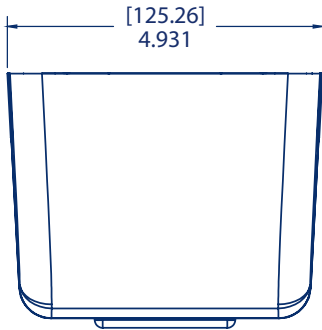

CLASSIC SOAP DISPENSERS

Product Solutions

Classic manual liquid/lotion refillable soap dispenser 30oz

Specifications

SKU	Color	Overall Size			Weight	UPC	GTIN
		L	W	H			
SN30TBK	Black Pearl	4.915"	3.969"	6.641"	0.66 lb	759376053454	10759376053451
SN30TBL	Arctic Blue	4.915"	3.969"	6.641"	0.66 lb	759376053461	10759376053468

Scan or visit for more information:

<https://www.sanjamar.com/product/soap-dispensers-lotion-liquid>

[CFS BRANDS]

san jamar