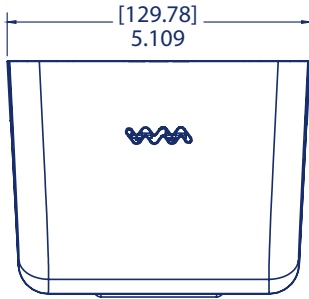

CLASSIC SOAP DISPENSERS

Product Solutions

Classic manual liquid/lotion refillable soap dispenser 30oz

Specifications

SKU	Color	Overall Size			Weight	UPC	GTIN
		L	W	H			
SN30TBK	Black Pearl	4.915"	3.969"	6.641"	0.66 lb	759376053454	10759376053451
SN30TBL	Arctic Blue	4.915"	3.969"	6.641"	0.66 lb	759376053461	10759376053468

Specifications

SKU	Color	Overall Size			Weight	UPC	GTIN
		L	W	H			
SN46TBK	Black Pearl	5.093"	3.969"	8.334"	0.81 lb	759376053478	10759376053475

Scan or visit for more information:

<https://www.sanjamar.com/product/soap-dispensers-lotion-liquid>

SKU	Color	Overall Size			Weight	UPC	GTIN
		L	W	H			
SDTN100BK	Black	4.208"	5.6"	4.66"	0.18 lb	759376053430	10759376053437
SDTN100WH	White	4.208"	5.6"	4.66"	0.18 lb	759376053447	10759376053444

Scan or visit for more information: