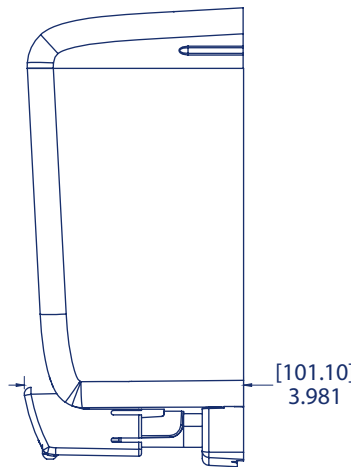

CLASSIC SOAP DISPENSERS

Product Solutions

Classic manual liquid/lotion refillable soap dispenser 30oz

Specifications

SKU	Color	Overall Size			Weight	UPC	GTIN
		L	W	H			
SN30TBK	Black Pearl	4.915"	3.969"	6.641"	0.66 lb	759376053454	10759376053451
SN30TBL	Arctic Blue	4.915"	3.969"	6.641"	0.66 lb	759376053461	10759376053468

Specifications

SKU	Color	Overall Size			Weight	UPC	GTIN
		L	W	H			
SN46TBK	Black Pearl	5.093"	3.969"	8.334"	0.81 lb	759376053478	10759376053475

Scan or visit for more information:

<https://www.sanjamar.com/product/soap-dispensers-lotion-liquid>

CLASSIC SOAP DISPENSERS

Product Solutions

Classic soap dispenser drip tray attached to a 30 oz Classic soap dispenser

Classic soap dispenser drip tray attached to a 46 oz Classic soap dispenser

Specifications