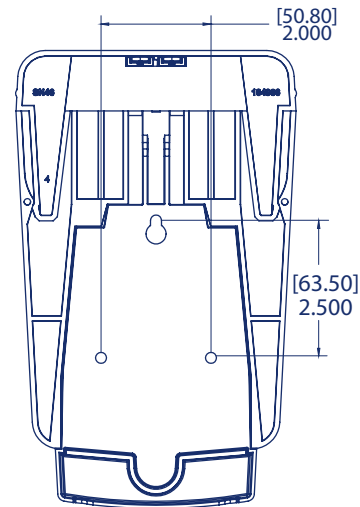

Specifications

SKU	Color	Overall Size			Weight	UPC	GTIN
		L	W	H			
SN46TBK	Black Pearl	5.093"	3.969"	8.334"	0.81 lb	759376053478	10759376053475

Scan or visit for more information:

<https://www.sanjamar.com/product/soap-dispensers-lotion-liquid>

SKU	Color	Overall Size			Weight	UPC	GTIN
		L	W	H			
SDTN100BK	Black	4.208"	5.6"	4.66"	0.18 lb	759376053430	10759376053437
SDTN100WH	White	4.208"	5.6"	4.66"	0.18 lb	759376053447	10759376053444

Scan or visit for more information: