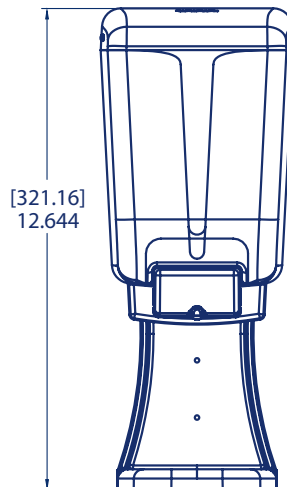

Specifications

SKU	Color	Overall Size			Weight	UPC	GTIN
		L	W	H			
SN46TBK	Black Pearl	5.093"	3.969"	8.334"	0.81 lb	759376053478	10759376053475

Scan or visit for more information:

<https://www.sanjamar.com/product/soap-dispensers-lotion-liquid>

CLASSIC SOAP DISPENSERS

Product Solutions

Classic soap dispenser drip tray attached to a 30 oz Classic soap dispenser

Classic soap dispenser drip tray attached to a 46 oz Classic soap dispenser

Specifications

SKU	Color	Overall Size			Weight	UPC	GTIN
		L	W	H			
SDTN100BK	Black	4.208"	5.6"	4.66"	0.18 lb	759376053430	10759376053437
SDTN100WH	White	4.208"	5.6"	4.66"	0.18 lb	759376053447	10759376053444

Scan or visit for more information: