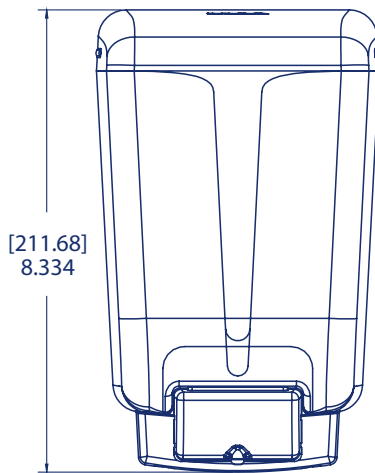

CLASSIC SOAP DISPENSERS

Product Solutions

Classic manual liquid/lotion refillable soap dispenser 30oz

Specifications

SKU	Color	Overall Size			Weight	UPC	GTIN
		L	W	H			
SN30TBK	Black Pearl	4.915"	3.969"	6.641"	0.66 lb	759376053454	10759376053451
SN30TBL	Arctic Blue	4.915"	3.969"	6.641"	0.66 lb	759376053461	10759376053468

Specifications

SKU	Color	Overall Size			Weight	UPC	GTIN
		L	W	H			
SN46TBK	Black Pearl	5.093"	3.969"	8.334"	0.81 lb	759376053478	10759376053475

Scan or visit for more information:

<https://www.sanjamar.com/product/soap-dispensers-lotion-liquid>

CLASSIC SOAP DISPENSERS

Product Solutions

Classic soap dispenser drip tray attached to a 30 oz Classic soap dispenser

Classic soap dispenser drip tray attached to a 46 oz Classic soap dispenser

Specifications

SKU	Color	Overall Size			Weight	UPC	GTIN
		L	W	H			
SDTN100BK	Black	4.208"	5.6"	4.66"	0.18 lb	759376053430	10759376053437
SDTN100WH	White	4.208"	5.6"	4.66"	0.18 lb	759376053447	10759376053444

Scan or visit for more information: