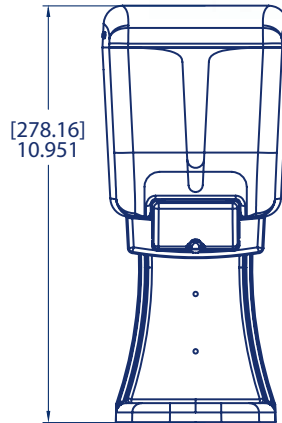

Specifications

SKU	Color	Overall Size			Weight	UPC	GTIN
		L	W	H			
SN46TBK	Black Pearl	5.093"	3.969"	8.334"	0.81 lb	759376053478	10759376053475

Scan or visit for more information:

<https://www.sanjamar.com/product/soap-dispensers-lotion-liquid>

CLASSIC SOAP DISPENSERS

Product Solutions

Classic soap dispenser drip tray attached to a 30 oz Classic soap dispenser

Classic soap dispenser drip tray attached to a 46 oz Classic soap dispenser

Specifications

SKU	Color	Overall Size			Weight	UPC	GTIN
		L	W	H			
SDTN100BK	Black	4.208"	5.6"	4.66"	0.18 lb	759376053430	10759376053437
SDTN100WH	White	4.208"	5.6"	4.66"	0.18 lb	759376053447	10759376053444

Scan or visit for more information: