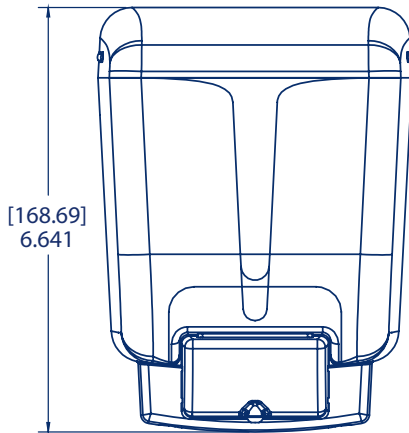

CLASSIC SOAP DISPENSERS

Product Solutions

Classic manual liquid/lotion refillable soap dispenser 30oz

Specifications

SKU	Color	Overall Size			Weight	UPC	GTIN
		L	W	H			
SN30TBK	Black Pearl	4.915"	3.969"	6.641"	0.66 lb	759376053454	10759376053451
SN30TBL	Arctic Blue	4.915"	3.969"	6.641"	0.66 lb	759376053461	10759376053468

Specifications

SKU	Color	Overall Size			Weight	UPC	GTIN
		L	W	H			
SN46TBK	Black Pearl	5.093"	3.969"	8.334"	0.81 lb	759376053478	10759376053475

Scan or visit for more information:

<https://www.sanjamar.com/product/soap-dispensers-lotion-liquid>