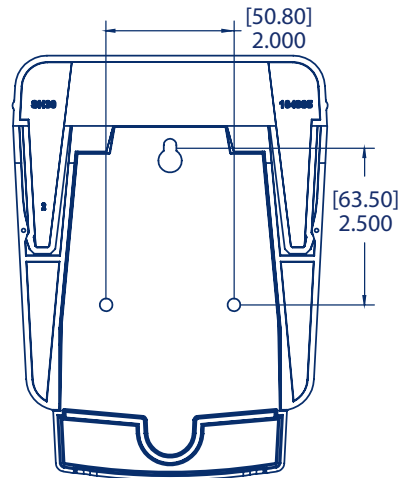

CLASSIC SOAP DISPENSERS

Product Solutions

Classic manual liquid/lotion refillable soap dispenser 30oz

Specifications

SKU	Color	Overall Size			Weight	UPC	GTIN
		L	W	H			
SN30TBK	Black Pearl	4.915"	3.969"	6.641"	0.66 lb	759376053454	10759376053451
SN30TBL	Arctic Blue	4.915"	3.969"	6.641"	0.66 lb	759376053461	10759376053468

Scan or visit for more information:

<https://www.sanjamar.com/product/soap-dispensers-lotion-liquid>

[CFS BRANDS]

san jamar