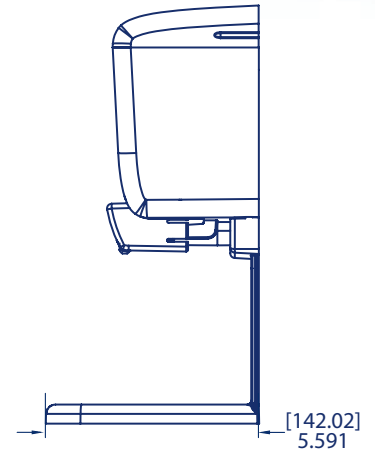

Specifications

SKU	Color	Overall Size			Weight	UPC	GTIN
		L	W	H			
SN46TBK	Black Pearl	5.093"	3.969"	8.334"	0.81 lb	759376053478	10759376053475

Scan or visit for more information:

<https://www.sanjamar.com/product/soap-dispensers-lotion-liquid>

CLASSIC SOAP DISPENSERS

Product Solutions

Classic soap dispenser drip tray attached to a 30 oz Classic soap dispenser

Classic soap dispenser drip tray attached to a 46 oz Classic soap dispenser

Specifications

SKU	Color	Overall Size			Weight	UPC	GTIN
		L	W	H			
SDTN100BK	Black	4.208"	5.6"	4.66"	0.18 lb	759376053430	10759376053437
SDTN100WH	White	4.208"	5.6"	4.66"	0.18 lb	759376053447	10759376053444

Scan or visit for more information: