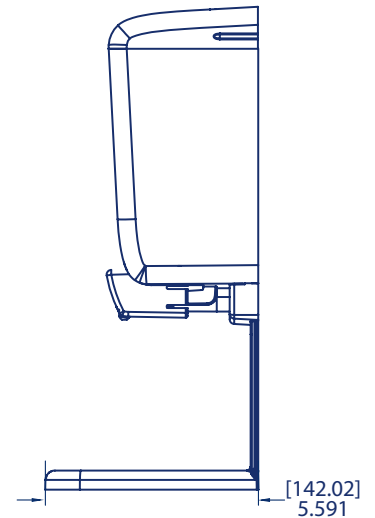

Specifications

SKU	Color	Overall Size			Weight	UPC	GTIN
		L	W	H			
SN46TBK	Black Pearl	5.093"	3.969"	8.334"	0.81 lb	759376053478	10759376053475

Scan or visit for more information:

<https://www.sanjamar.com/product/soap-dispensers-lotion-liquid>

CLASSIC SOAP DISPENSERS

Product Solutions

Classic soap dispenser drip tray attached to a 30 oz Classic soap dispenser

Classic soap dispenser drip tray attached to a 46 oz Classic soap dispenser

Specifications

SKU	Color	Overall Size			Weight	UPC	GTIN
		L	W	H			
SDTN100BK	Black	4.208"	5.6"	4.66"	0.18 lb	759376053430	10759376053437
SDTN100WH	White	4.208"	5.6"	4.66"	0.18 lb	759376053447	10759376053444

Scan or visit for more information: