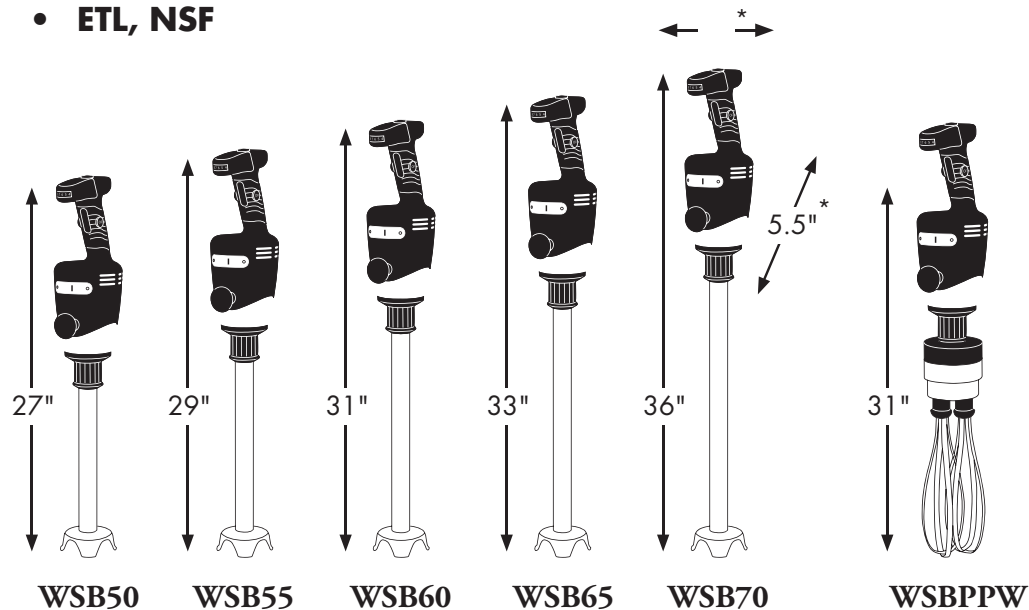

Ordering Information

Description	Catalog #	Std Pkg.	Ship Wt. (Lbs.)	Cubic Feet	UPC Code
12" Big Stix® Immersion Blender	WSB50	2	9.5	1.70	040072002137
14" Big Stix® Immersion Blender	WSB55	2	9.75	1.90	040072002120
16" Big Stix® Immersion Blender	WSB60	2	10.0	2.10	040072002113
18" Big Stix® Immersion Blender	WSB65	2	10.25	2.30	040072002878
21" Big Stix® Immersion Blender	WSB70	2	10.38	2.60	040072002885
12" Stainless Steel Shaft	WSB50ST	6	2.5	1.59	040072002540
14" Stainless Steel Shaft	WSB55ST	6	2.75	1.96	040072002557
16" Stainless Steel Shaft	WSB60ST	6	3.0	2.17	040072002564
18" Stainless Steel Shaft	WSB65ST	6	3.25	2.38	040072002922
21" Stainless Steel Shaft	WSB70ST	6	3.38	2.70	040072002939
10" Big Stix® Whisk	WSBPPW	2	22.0	2.94	040072008184
10" Whisk Attachment	WSB2W	4	18.2	1.20	040072009242
2 Stainless Steel Whipping Paddles	WSBWP	10	1.5	0.07	040072008504
Bowl Clamp	WSBBC	1	4.0	0.13	040072006937
Wall Mount Hanger	WSB01	64	32.1	1.66	040072002380
Big Stix® Power Pack	WSBPP	2	7.0	1.27	040072002649

* 5" width and 5.5" depth are the same for all five immersion blenders and whisk

Optional Accessories

Waring makes it easy to do more than just blend. The 10" Stainless Steel Whisk Attachment quickly transforms the Big Stik® into a gentle giant as it whips delicate egg whites, creams to any consistency and mashes potatoes in record time with its heavy-duty construction. The bowl clamp lightens the load for hands-free operation while the wall-mount hanger provides an easy storage option.