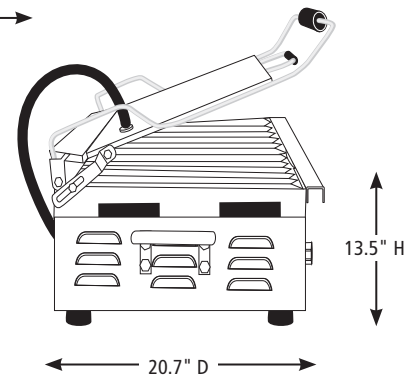

INCLUDED ACCESSORIES

CAC105 Cleaning Brush

OPTIONAL ACCESSORIES

CAC144 Silicone Spatula
for use with
Nonstick PTFE Sheets

029824 Allen Wrench

035551 Allen Wrench Holder

CAC171 Conversion Kit
with Clips and
3-Pack PTFE Sheets
(3 upper and
3 lower sheets)

CAC178 3-pack of
Custom PTFE Sheets
(3 upper and
3 lower sheets)

DIMENSIONS

Out of Box Weight: 51.2 lb.

ORDERING INFORMATION	#STD. PKG.	GIFTBOX WEIGHT	CUBIC FEET	BOX DIMENSIONS D X W X H	UPC	CASE PKG.	MC WEIGHT	MC DIMENSIONS D X W X H	MBC
WPG250T – Large Italian-Style Panini Grill with Timer	1	73.1	3.61	21.625" x 20.625" x 14"	040072024627	1	75.85	22.5" x 21.5" x 14.625"	10040072024624