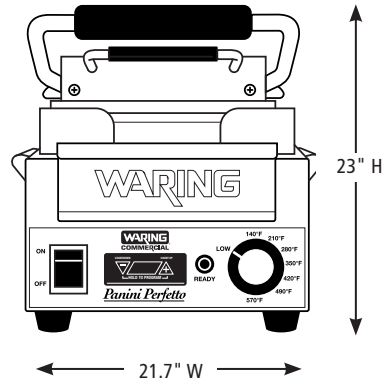

CAC178 3-pack of
Custom PTFE Sheets
(3 upper and
3 lower sheets)

DIMENSIONS

Out of Box Weight: 51.2 lb.

ORDERING INFORMATION	#STD. PKG.	GIFTBOX WEIGHT	CUBIC FEET	BOX DIMENSIONS D X W X H	UPC	CASE PKG.	MC WEIGHT	MC DIMENSIONS D X W X H	MBC
WPG250T – Large Italian-Style Panini Grill with Timer	1	73.1	3.61	21.625" x 20.625" x 14"	040072024627	1	75.85	22.5" x 21.5" x 14.625"	10040072024624