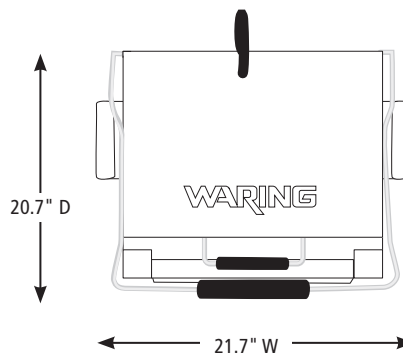

CAC178 3-pack of
Custom PTFE Sheets
(3 upper and
3 lower sheets)

DIMENSIONS

Out of Box Weight: 51.2 lb.

ORDERING INFORMATION	#STD. PKG.	GIFTBOX WEIGHT	CUBIC FEET	BOX DIMENSIONS D X W X H	UPC	CASE PKG.	MC WEIGHT	MC DIMENSIONS D X W X H	MBC
WPG250T – Large Italian-Style Panini Grill with Timer	1	73.1	3.61	21.625" x 20.625" x 14"	040072024627	1	75.85	22.5" x 21.5" x 14.625"	10040072024624