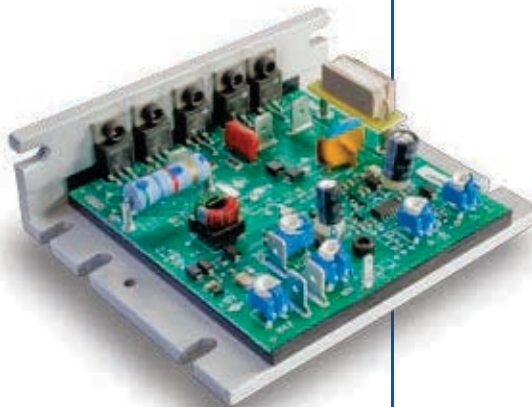

**Specifications:**

Standard: Unit comes with base, spindle with agitator, splash shield, and removable stainless steel pan

Controls: On/off rocker switch; rotary dial with variable speed selections

Motor: 3/4 Hp

## Unique Features

929 agitator maximizes mixing performance for ice cream and is especially good for candy mix-ins

A simple press of the mixing shaft starts the motor

Special electronic control helps maintain constant speed regardless of load