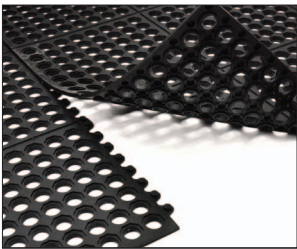

CENTER OF ALL YOUR FOOD SERVICE NEEDS

ANTI-FATIGUE MATS

Black

Terracotta

Black

Terracotta

Omcan's Anti-Fatigue Mats

Made of molded rubber with honeycomb pattern. Provides superior drainage. Ideal for kitchens, restaurants, bars, meat rooms, food service, industrial work stations, sport facilities.

ANTI-FATIGUE MATS

ITEM NUMBER	23584	23585
DESCRIPTION	Black Anti-fatigue Mat	Terracotta Anti-fatigue Mat
BEVELED EDGE	1.42"	1.42"
DIMENSION	3' x 5' x 3/8"	3' x 5' x 3/8"

INTERLOCKING EDGE ANTI-FATIGUE MATS