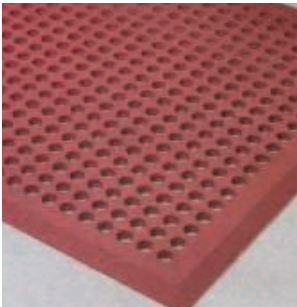

CENTER OF ALL YOUR FOOD SERVICE NEEDS

ANTI-FATIGUE MATS

Black

Terracotta

Black

Terracotta

Omcan's Anti-Fatigue Mats

Made of molded rubber with honeycomb pattern. Provides superior drainage. Ideal for kitchens, restaurants, bars, meat rooms, food service, industrial work stations, sport facilities.

ANTI-FATIGUE MATS

ITEM NUMBER	23584	23585
DESCRIPTION	Black Anti-fatigue Mat	Terracotta Anti-fatigue Mat
BEVELED EDGE	1.42"	1.42"
DIMENSION	3' x 5' x 3/8"	3' x 5' x 3/8"

INTERLOCKING EDGE ANTI-FATIGUE MATS

ITEM NUMBER	39767	39768
DESCRIPTION	Black Anti-Fatigue Mat with Interlocking Edges	Terracotta Anti-Fatigue Mat with Interlocking Edges
SIZE	3' x 3'	3' x 3'

Authorized Dealer

Telephone: 1-800-465-0234
Fax: (905) 607-0234
E-mail: sales@omcan.com
Website: www.omcan.com