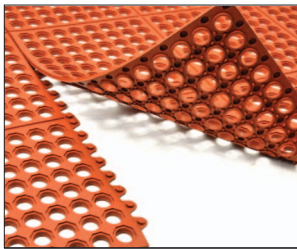

CENTER OF ALL YOUR FOOD SERVICE NEEDS

ANTI-FATIGUE MATS

Black

Terracotta

Black

Terracotta

Omcan's Anti-Fatigue Mats

Made of molded rubber with honeycomb pattern. Provides superior drainage. Ideal for kitchens, restaurants, bars, meat rooms, food service, industrial work stations, sport facilities.

ANTI-FATIGUE MATS

ITEM NUMBER	23584	23585
DESCRIPTION	Black Anti-fatigue Mat	Terracotta Anti-fatigue Mat
BEVELED EDGE	1.42"	1.42"
DIMENSION	3' x 5' x 3/8"	3' x 5' x 3/8"

INTERLOCKING EDGE ANTI-FATIGUE MATS