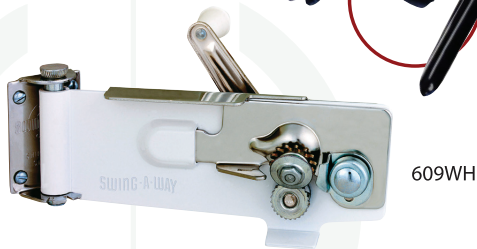

Can, Bottle & Jar Openers

Extra Easy Crank Can Opener

Just when you thought it couldn't get any easier!

The 6080 now features a pivoting crank handle for more compact storage!

OUR BEST SELLER!

Easy Crank Can Opener

The best Swing-A-Way® can opener ever! A large crank makes opening cans effortless. Longer handles provide greater leverage. Black swing grips for comfort, style and performance.

Ergo Grip Can Opener

New red silicone molded grips provide incredible comfort. Silicone enhanced comfort knob. Magnetic lid lifter keeps lid out of food after can is opened.

Wall Can Opener with Magnetic Lid Lifter

Opener locks in choice of 3 operating positions and swings right or left out of way when not in use. Includes mounting bracket and screws.

The **jar opener** is fully adjustable to handle virtually any size jar lid or bottle cap.