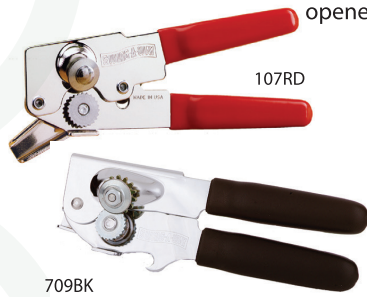

Can, Bottle & Jar Openers

Extra Easy Crank Can Opener

Just when you thought it couldn't get any easier!

The 6080 now features a pivoting crank handle for more compact storage!

OUR BEST SELLER!

Easy Crank Can Opener

The best Swing-A-Way® can opener ever! A large crank makes opening cans effortless. Longer handles provide greater leverage. Black swing grips for comfort, style and performance.

Ergo Grip Can Opener

New red silicone molded grips provide incredible comfort. Silicone enhanced comfort knob. Magnetic lid lifter keeps lid out of food after can is opened.

Wall Can Opener with Magnetic Lid Lifter

Opener locks in choice of 3 operating positions and swings right or left out of way when not in use. Includes mounting bracket and screws.

The **jar opener** is fully adjustable to handle virtually any size jar lid or bottle cap.