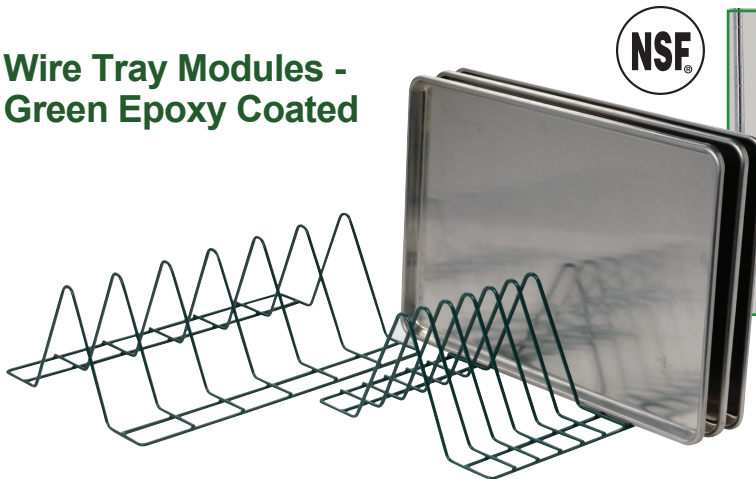

Wire Tray Drying Shelves - Green Epoxy Coated

Full shelf wire tray racks that can hold accommodate just about any pans or cutting boards for drying or storage. No need for additional attachments, these are complete shelves!

Two shelf styles available:

15 slots to accommodate deeper bakeware and cutting boards. 35 slots for standard sheet pans, shallow pans, etc.

FTS2448815GN

FTS2448835GN

Our green epoxy wire shelves and modules include SaniGard™ Anti-Microbial Protection.

Item #	Clearance	Dimensions	Tray Capacity	Pack
FTS2448835GN	1" (2.5 cm)	24" x 48" (61.0 x 122.0 cm)	35	2
FTS2448815GN	1 7/8" (4.8 cm)	24" x 48" (61.0 x 122.0 cm)	15	2

Wire Tray Modules - Green Epoxy Coated

Tray modules can be combined and attached over the entire length of most wire shelves. The chart below will assist in taking the best advantage of your shelving space.

The perfect product for holding almost any kind of tray drying storage. Modules simply attach by zip ties (included with each module). Can be easily removed for cleaning. Combine modules to fit entire lengths of popular sized shelves. Widths: 15 1/2" (39.4 cm). Height: 8" (20.3 cm).