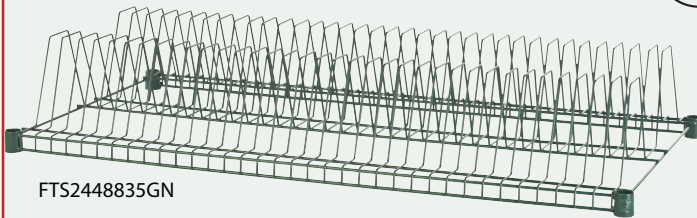

Wire Tray Drying Shelves - Green Epoxy Coated

Full shelf wire tray racks that can hold accommodate just about any pans or cutting boards for drying or storage. No need for additional attachments, these are complete shelves!

Two shelf styles available:

15 slots to accommodate deeper bakeware and cutting boards. 35 slots for standard sheet pans, shallow pans, etc.

FTS2448815GN

FTS2448835GN

Our green epoxy wire shelves and modules include SaniGard™ Anti-Microbial Protection.

Item #	Clearance	Dimensions	Tray Capacity	Pack
FTS2448835GN	1" (2.5 cm)	24" x 48" (61.0 x 122.0 cm)	35	2
FTS2448815GN	1 7/8" (4.8 cm)	24" x 48" (61.0 x 122.0 cm)	15	2

Wire Tray Modules - Green Epoxy Coated

Tray modules can be combined and attached over the entire length of most wire shelves. The chart below will assist in taking the best advantage of your shelving space.

The perfect product for holding almost any kind of tray drying storage. Modules simply attach by zip ties (included with each module). Can be easily removed for cleaning. Combine modules to fit entire lengths of popular sized shelves. Widths: 15 1/2" (39.4 cm). Height: 8" (20.3 cm).