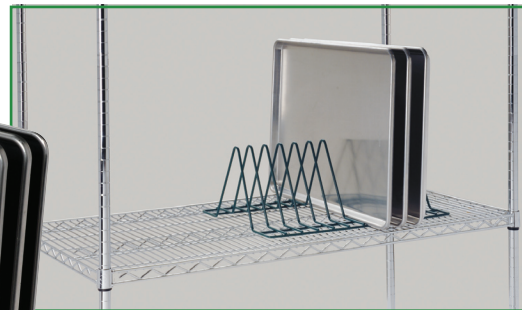

Wire Tray Drying Shelves - Green Epoxy Coated

Full shelf wire tray racks that can hold accommodate just about any pans or cutting boards for drying or storage. No need for additional attachments, these are complete shelves!

Two shelf styles available:

15 slots to accommodate deeper bakeware and cutting boards. 35 slots for standard sheet pans, shallow pans, etc.

FTS2448815GN

FTS2448835GN

Our green epoxy wire shelves and modules include SaniGard™ Anti-Microbial Protection.

Item #	Clearance	Dimensions	Tray Capacity	Pack
FTS2448835GN	1" (2.5 cm)	24" x 48" (61.0 x 122.0 cm)	35	2
FTS2448815GN	1 7/8" (4.8 cm)	24" x 48" (61.0 x 122.0 cm)	15	2

Wire Tray Modules - Green Epoxy Coated

Tray modules can be combined and attached over the entire length of most wire shelves. The chart below will assist in taking the best advantage of your shelving space.

The perfect product for holding almost any kind of tray drying storage. Modules simply attach by zip ties (included with each module). Can be easily removed for cleaning. Combine modules to fit entire lengths of popular sized shelves. Widths: 15 1/2" (39.4 cm). Height: 8" (20.3 cm).