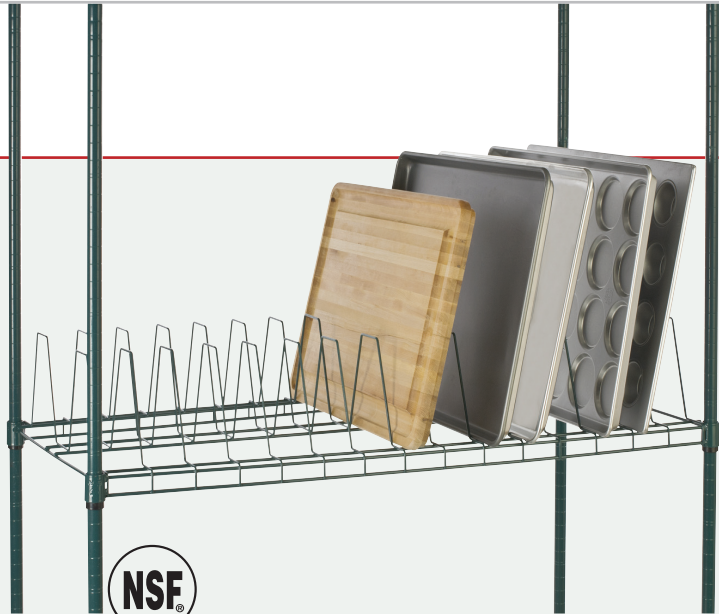

Wire Tray Drying Shelves - Green Epoxy Coated

Full shelf wire tray racks that can hold accommodate just about any pans or cutting boards for drying or storage. No need for additional attachments, these are complete shelves!

Two shelf styles available:

15 slots to accommodate deeper bakeware and cutting boards. 35 slots for standard sheet pans, shallow pans, etc.

FTS2448815GN

FTS2448835GN

Our green epoxy wire shelves and modules include SaniGard™ Anti-Microbial Protection.

Item #	Clearance	Dimensions	Tray Capacity	Pack
FTS2448835GN	1" (2.5 cm)	24" x 48" (61.0 x 122.0 cm)	35	2
FTS2448815GN	1 7/8" (4.8 cm)	24" x 48" (61.0 x 122.0 cm)	15	2

Wire Tray Modules - Green Epoxy Coated

Tray modules can be combined and attached over the entire length of most wire shelves. The chart below will assist in taking the best advantage of your shelving space.

The perfect product for holding almost any kind of tray drying storage. Modules simply attach by zip ties (included with each module). Can be easily removed for cleaning. Combine modules to fit entire lengths of popular sized shelves. Widths: 15 1/2" (39.4 cm). Height: 8" (20.3 cm).