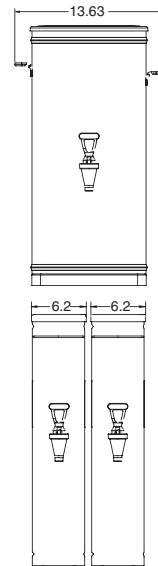

Space Saving:
Two TDO-N dispensers fit within footprint of one TDS-3.

For current specification sheets and other information, go to www.bunn.com.

Related Products

Faucet Assembly

Product No.: 03260.0003