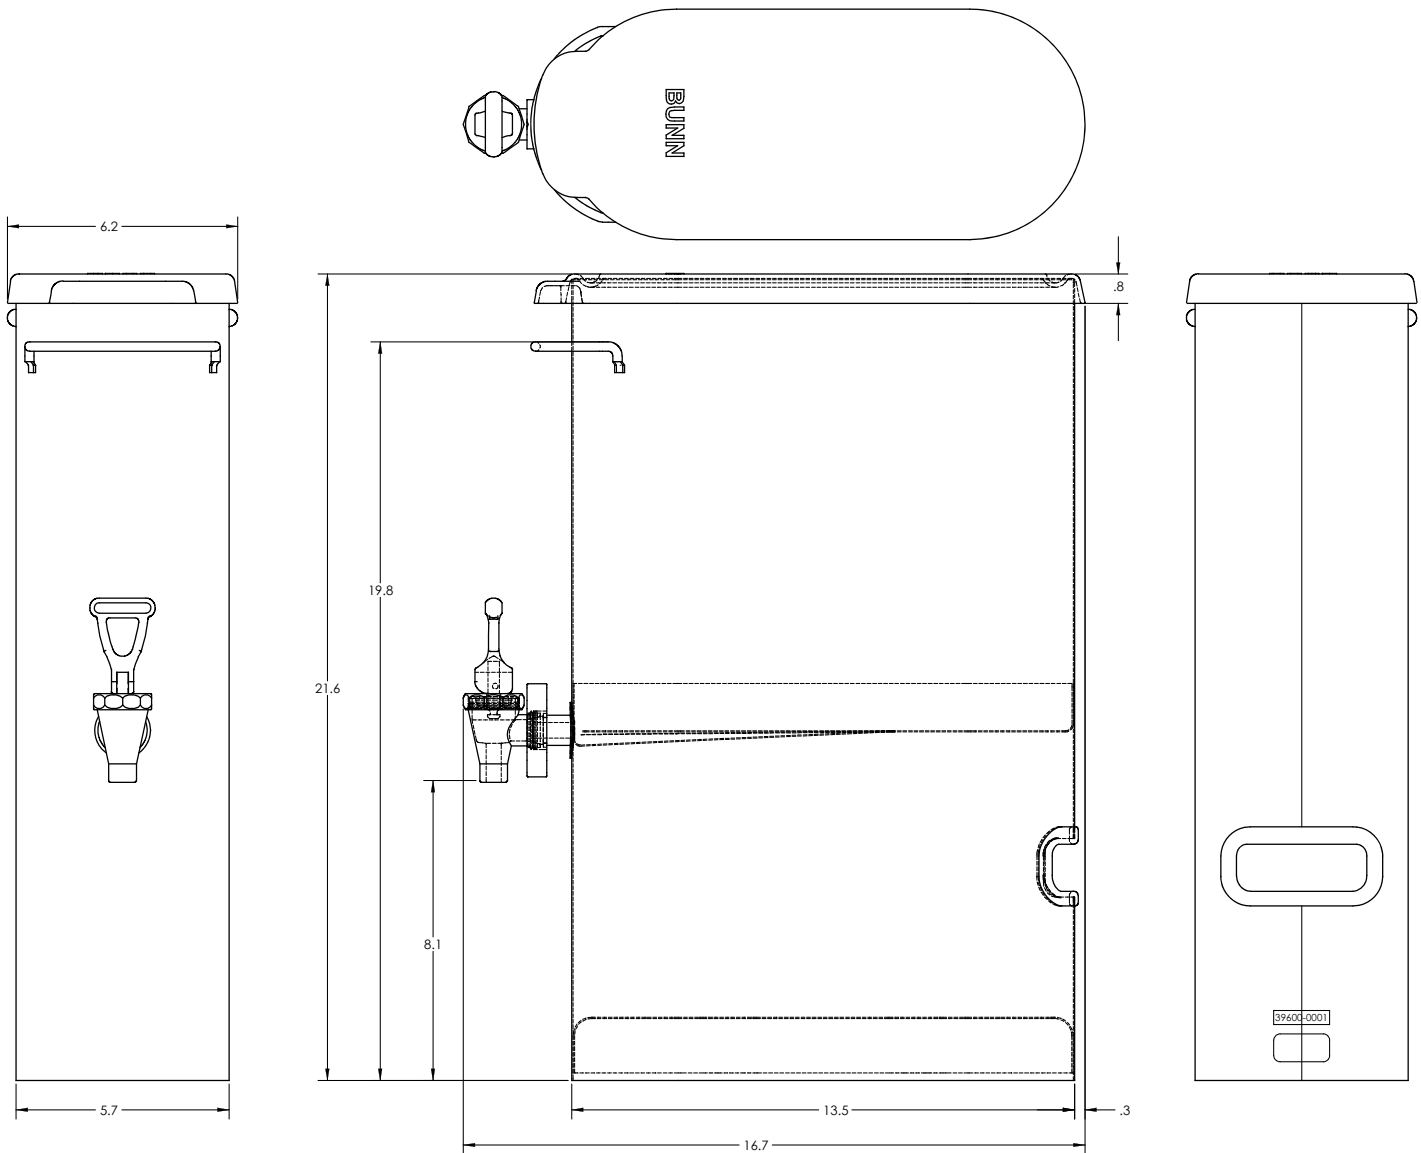

Dimensions & Specifications

Model	Product #	Cubic Measure	Shipping Weight
TDO-N-3.5	39600.0001	1.4 ft³	12.3 lbs.
TDO-N-3.5 (pinch tube faucet*)	39600.0008	1.4 ft³	12.3 lbs.

* Pinch tube faucet requires bag liner for proper operation.

Electrical: No electrical

Plumbing: N/A

Bunn-O-Matic® Corporation - 1400 Stevenson Drive Springfield, Illinois 62703 • 800-637-8606 • 217-529-6601 • Fax 217-529-6644 • www.bunn.com

BUNN® practices continuous product research and improvement. We reserve the right to change specifications and product design without notice. Such revisions do not entitle the buyer to corresponding changes, improvements, additions or replacements for previously purchased equipment.

All dimensions shown in inches.

3/09 © Bunn-O-Matic Corporation

Central Restaurant Products