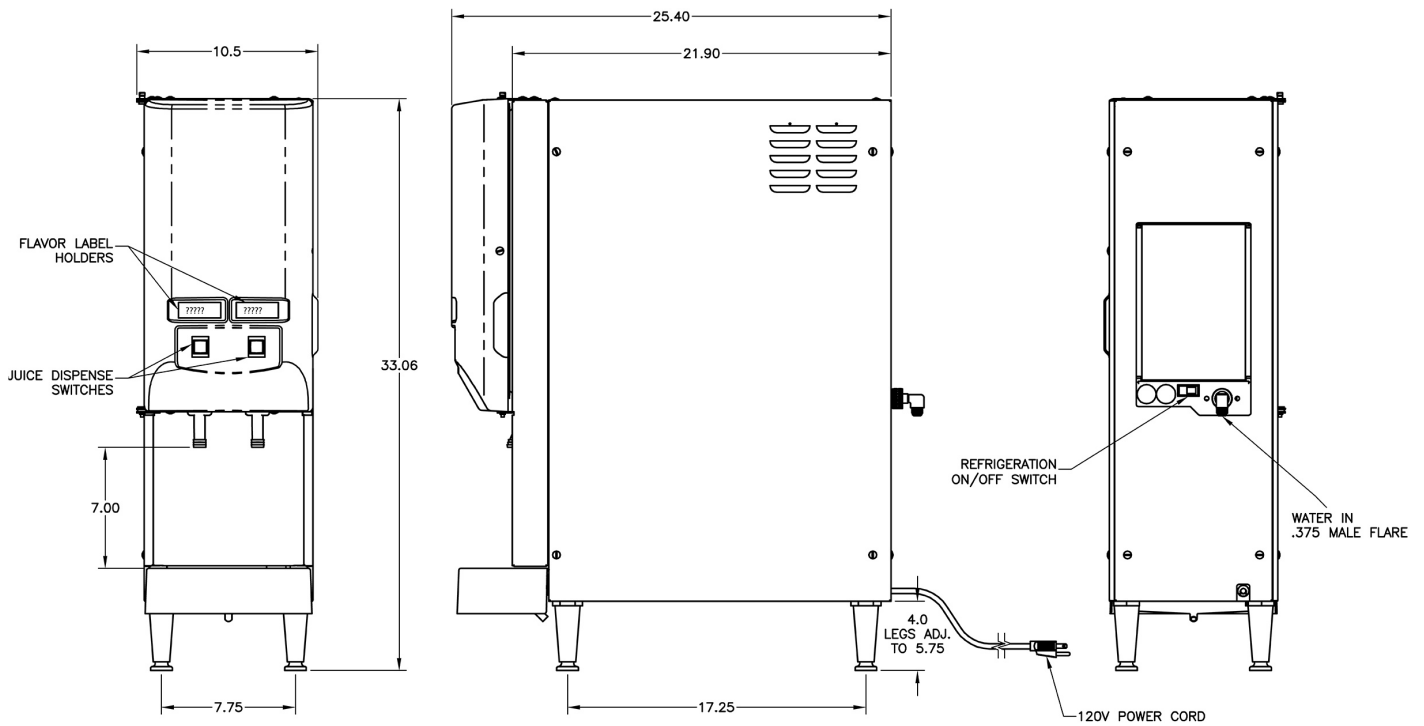

JDF-2S Lit Door

33.1" x 25.5" x 10.0"
(84.1cm x 64.8cm x 25.4cm)

- Patented High Intensity Mixing System delivers consistent quality in the cup --- cup after cup, from the top of the cup to the bottom
- 7" (17.8cm) cup clearance accommodates most juice containers
- Both push-and-hold dispense and optional single size portion control dispense available in the same machine
- Quick dispense with 1.0 to 1.5oz (29.6 to 44.4ml) per second flow rate
- One dispenser delivers both frozen and ambient products, to maximize profitability by providing greater flexibility in product offerings
- 8lb (3.6kg) ice bank provides superior cold drink capacity
- Service friendly design makes set up and maintenance simple
- LED lighted door graphics bring high visibility to front-of-house applications

Created on:
07/20/2017

Unit			Shipping					
	Width	Height	Depth	Width	Height	Depth	Weight	Volume
English	10.0 in.	33.1 in.	25.5 in.	-	-	-	115.260 lbs	-
Metric	25.4 cm	84.1 cm	64.8 cm	-	-	-	52.282 kgs	-