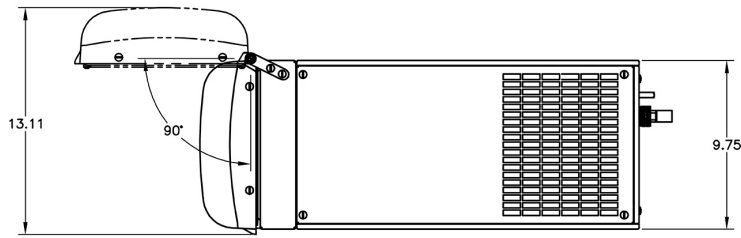

JDF-2S Lit Door

33.1" x 25.5" x 10.0"
(84.1cm x 64.8cm x 25.4cm)

- Patented High Intensity Mixing System delivers consistent quality in the cup --- cup after cup, from the top of the cup to the bottom
- 7" (17.8cm) cup clearance accommodates most juice containers
- Both push-and-hold dispense and optional single size portion control dispense available in the same machine
- Quick dispense with 1.0 to 1.5oz (29.6 to 44.4ml) per second flow rate
- One dispenser delivers both frozen and ambient products, to maximize profitability by providing greater flexibility in product offerings
- 8lb (3.6kg) ice bank provides superior cold drink capacity
- Service friendly design makes set up and maintenance simple
- LED lighted door graphics bring high visibility to front-of-house applications

Plumbing Requirements

PSI	kPa	Fitting Supplied	Water Flow Required (GPM)
20-100	138-689	3/8" Male Flare Fitting	-

CAD Drawings

2D	Revit	KLC
●		

BUNN® reserves the right to change specifications and product design without notice. Such revisions do not entitle the buyer to corresponding changes, improvements, additions or replacements for previously purchased equipment. For most current specifications and other info visit bunn.com.

Created on:
07/20/2017

Unit			Shipping					
	Width	Height	Depth	Width	Height	Depth	Weight	Volume
English	10.0 in.	33.1 in.	25.5 in.	-	-	-	115.260 lbs	-
Metric	25.4 cm	84.1 cm	64.8 cm	-	-	-	52.282 kgs	-