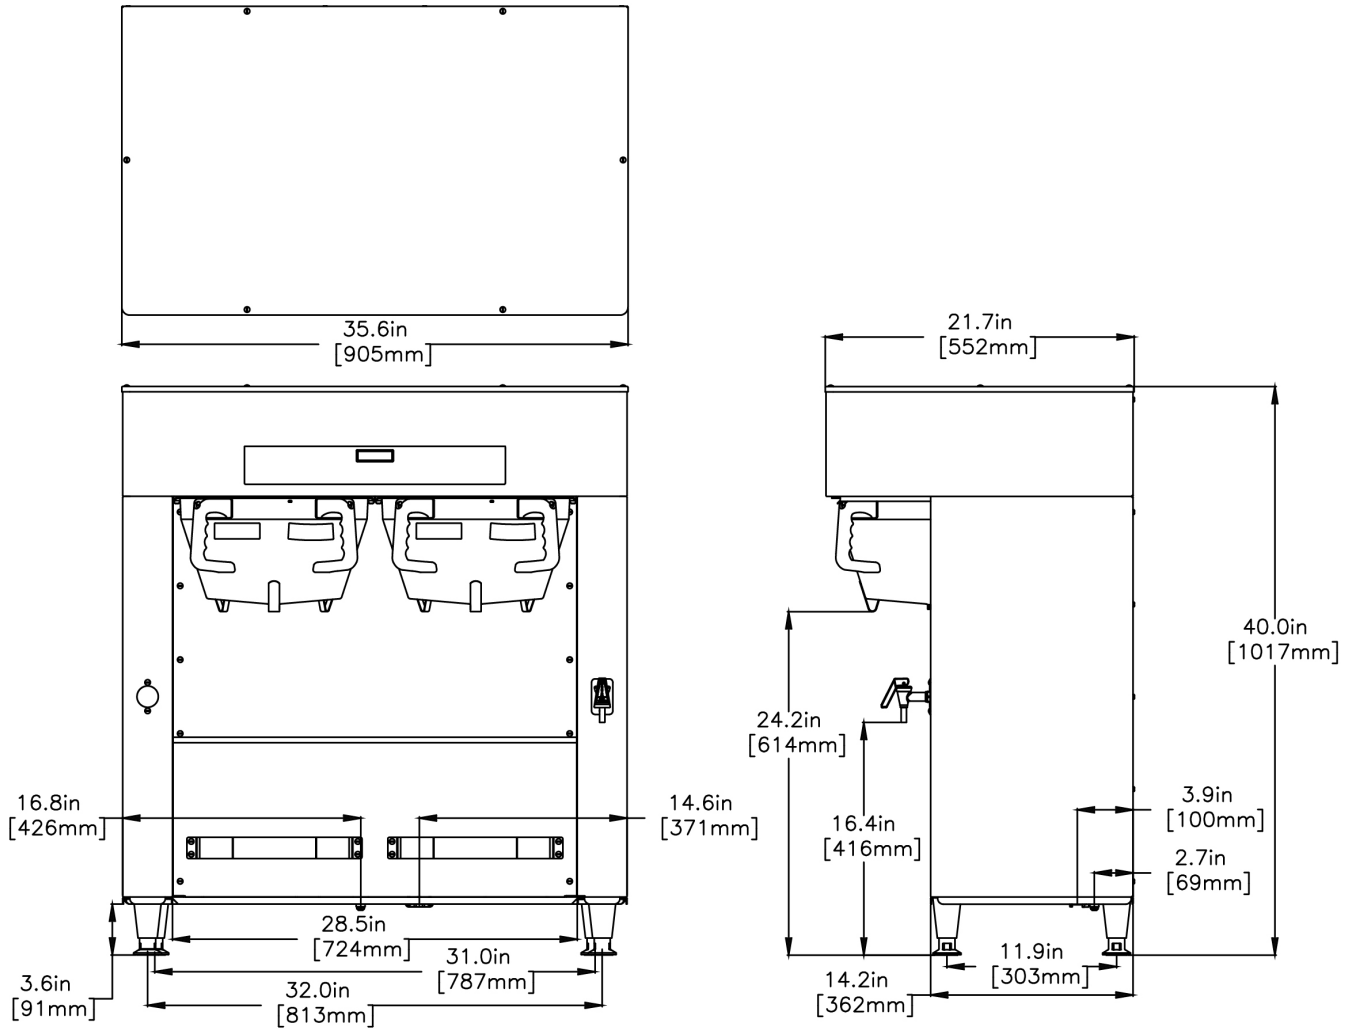

Titan Dual DBC 120/208V Brewer

40.0" x 21.7" x 35.6"
(101.6cm x 55.1cm x 90.4cm)

 Servers and airpots sold separately

- Brews up to 34.3 gallons (82.2 liters) of coffee per hour, while ensuring "quality in the cup" for each and every cup
- BrewMETER® allows automatic programming of pulse routine
- Coffee extraction controlled with pre-infusion and pulse brew, digital temperature control, and large sprayhead; coffee strength controlled with variable by-pass
- Funnel has 28oz (.8kg) ground coffee capacity and paper filter retainers to eliminate fold-over
- Titan TF server [not included] is insulated to keep coffee hot for hours
- Energy-saver mode reduces tank temperature during idle periods
- Hot water faucet

Created on:
09/13/2017

Unit			Shipping					
	Width	Height	Depth	Width	Height	Depth	Weight	Volume
English	35.6 in.	40.0 in.	21.7 in.	-	-	-	152.800 lbs	27.500 ft ³
Metric	90.4 cm	101.6 cm	55.1 cm	-	-	-	69.310 kgs	0.779 m ³