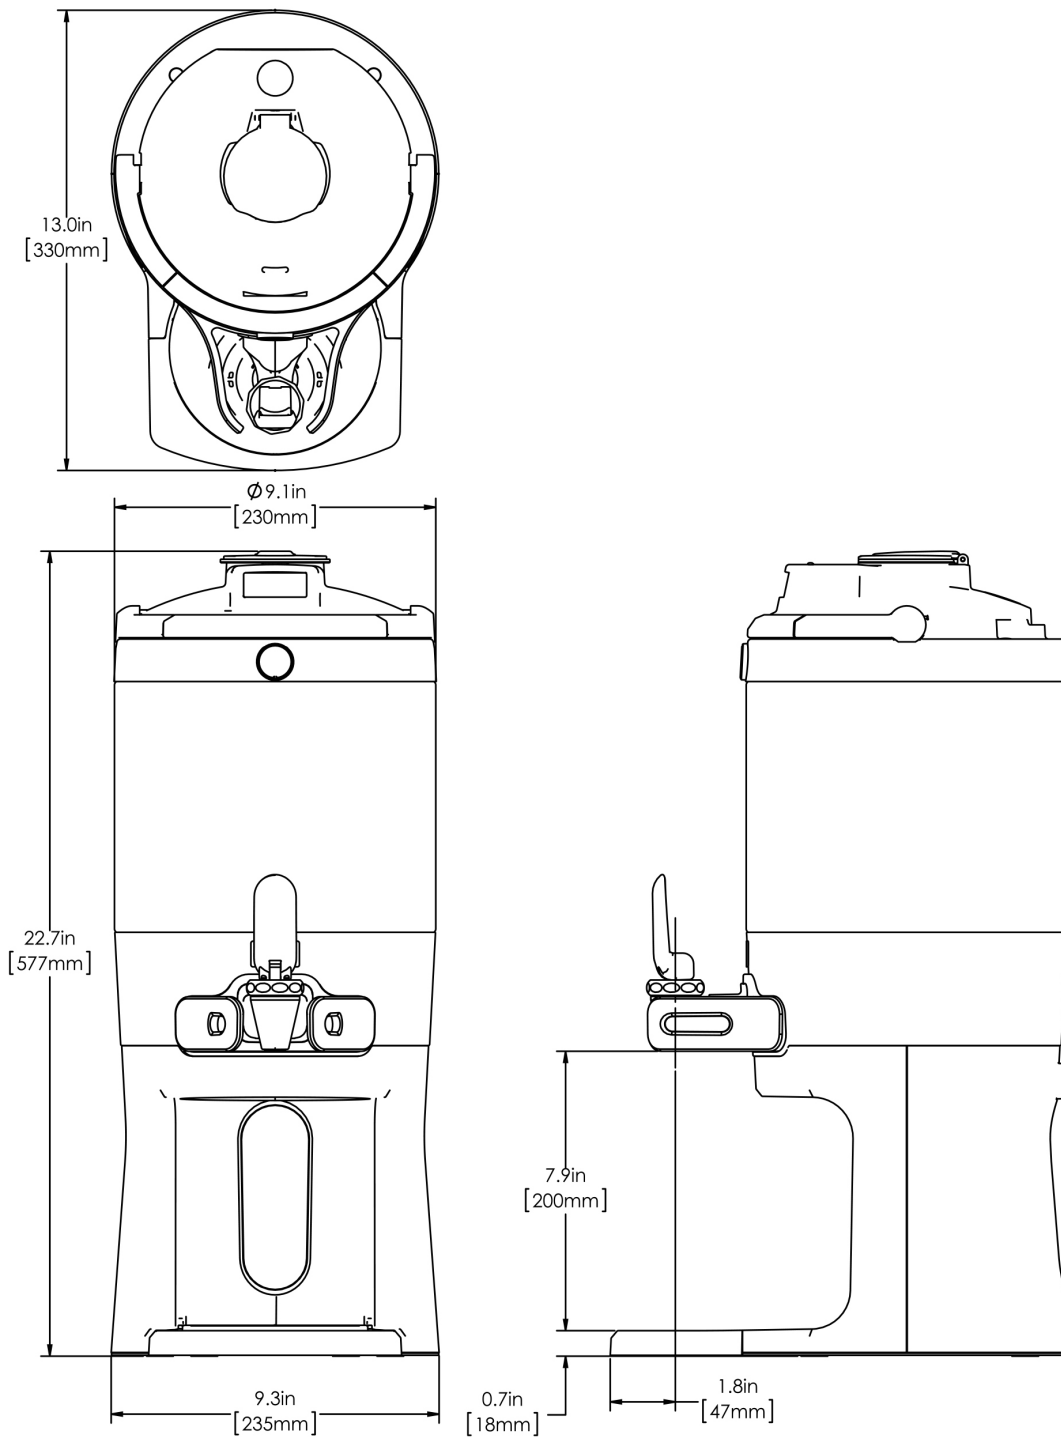

# 1.5Gal(5.7L) TF Srvr w/Base, DSG GEN3

Height: 22.7" Width: 9.3" Depth: 13.0"  
(57.7cm) (23.6cm) (33.0cm)

- Digital sight gauge operates on four easily replaceable AAA batteries with an average 1-year lifespan: display shows low battery symbol when replacement is needed
- Unique lid design allows the display to be forward or rear facing
- Volume indicator displays how much coffee is left inside the server
- Four-hour digital count-up timer
- Vacuum insulated to keep coffee hot for hours
- Brew-through design with flip lid cover
- Soft-grip bail handle for easy transportation
- Self-locking stand allows for multiple brewing and serving options
- Large cup clearance allows for dispensing into cups, decanters and thermal carafes
- Sturdy aluminum faucet guard keeps faucet area clean and protected
- Drip tray is easily removed for cleaning or to provide extra clearance for dispensing into pitchers
- Fast flow faucet
- Ideal for use with Twin or Single Infusion Series Brewers

## Holding Capacity

English	Metric
192 oz.	5.7 L

 **WARNING:**

BUNN® reserves the right to change specifications and product design without notice. Such revisions do not entitle the buyer to corresponding changes, improvements, additions or replacements for previously purchased equipment. For most current specifications and other info visit [bunn.com](http://bunn.com).

**Last Updated:**  
09/15/2022

	Unit			Shipping				
	Height	Width	Depth	Height	Width	Depth	Weight	Volume
English	22.7 in.	9.3 in.	13.0 in.	15.3 in.	11.9 in.	25.2 in.	14.600 lbs	2.654 ft <sup>3</sup>
Metric	57.7 cm	23.6 cm	33.0 cm	38.7 cm	30.3 cm	64.0 cm	6.623 kgs	0.075 m <sup>3</sup>