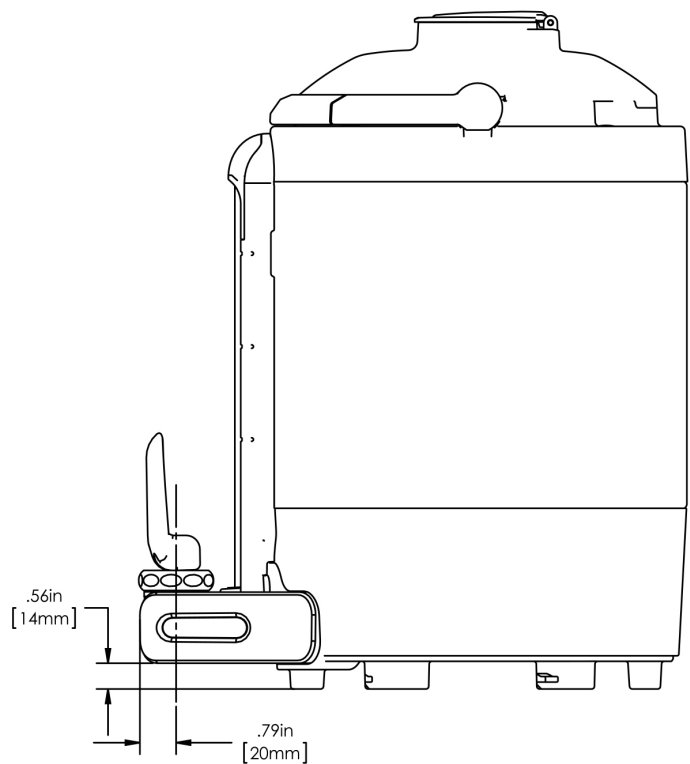

1.5Gal(5.7L) TF Srvr no Base, MSG GEN3

Height: 14.7" Width: 9.1" Depth: 11.9"
(37.3cm) (23.1cm) (30.2cm)

- Vacuum insulated to keep coffee hot for hours
- Brew-through design with flip lid cover
- Soft-grip bail handle for easy transportation
- Integrated sight gauge assembly allows for easy cleaning
- Sturdy aluminum faucet guard keeps faucet area clean and protected
- Fast flow faucet
- Ideal for use with Twin or Single Infusion Series Brewers

Last Updated:
08/17/2022

	Unit			Shipping				
	Height	Width	Depth	Height	Width	Depth	Weight	Volume
English	14.7 in.	9.1 in.	11.9 in.	16.6 in.	11.9 in.	15.3 in.	10.050 lbs	1.752 ft ³
Metric	37.3 cm	23.1 cm	30.2 cm	42.2 cm	30.3 cm	38.7 cm	4.559 kgs	0.050 m ³