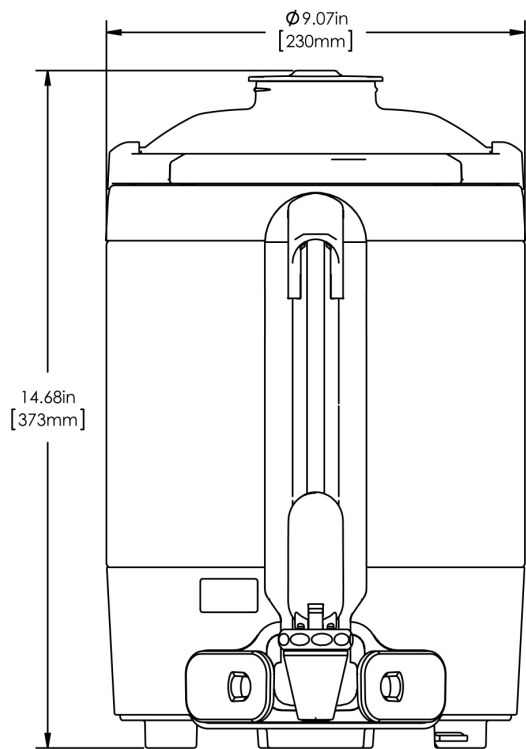

1.5Gal(5.7L) TF Srvr no Base, MSG GEN3

Height: 14.7" Width: 9.1" Depth: 11.9"
(37.3cm) (23.1cm) (30.2cm)

- Vacuum insulated to keep coffee hot for hours
- Brew-through design with flip lid cover
- Soft-grip bail handle for easy transportation
- Integrated sight gauge assembly allows for easy cleaning
- Sturdy aluminum faucet guard keeps faucet area clean and protected
- Fast flow faucet
- Ideal for use with Twin or Single Infusion Series Brewers

Last Updated:
08/17/2022

	Unit			Shipping				
	Height	Width	Depth	Height	Width	Depth	Weight	Volume
English	14.7 in.	9.1 in.	11.9 in.	16.6 in.	11.9 in.	15.3 in.	10.050 lbs	1.752 ft ³
Metric	37.3 cm	23.1 cm	30.2 cm	42.2 cm	30.3 cm	38.7 cm	4.559 kgs	0.050 m ³