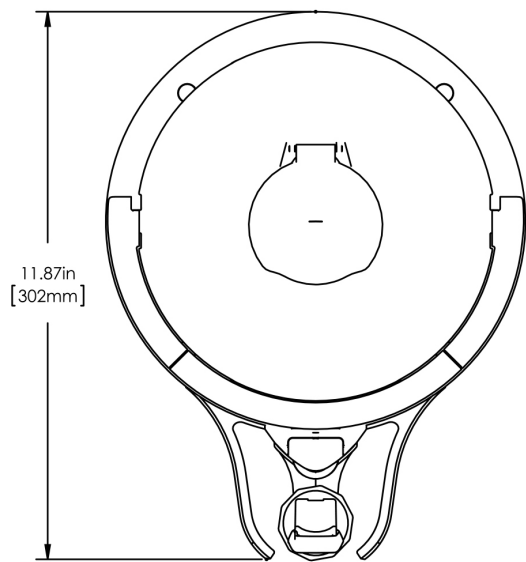

1.5Gal(5.7L) TF Srvr no Base, MSG GEN3

Height: 14.7" Width: 9.1" Depth: 11.9"
(37.3cm) (23.1cm) (30.2cm)

- Vacuum insulated to keep coffee hot for hours
- Brew-through design with flip lid cover
- Soft-grip bail handle for easy transportation
- Integrated sight gauge assembly allows for easy cleaning
- Sturdy aluminum faucet guard keeps faucet area clean and protected
- Fast flow faucet
- Ideal for use with Twin or Single Infusion Series Brewers

Holding Capacity

English	Metric
192 oz.	5.7 L

 **WARNING:**

BUNN® reserves the right to change specifications and product design without notice. Such revisions do not entitle the buyer to corresponding changes, improvements, additions or replacements for previously purchased equipment. For most current specifications and other info visit bunn.com.

Last Updated:
08/17/2022

	Unit			Shipping				
	Height	Width	Depth	Height	Width	Depth	Weight	Volume
English	14.7 in.	9.1 in.	11.9 in.	16.6 in.	11.9 in.	15.3 in.	10.050 lbs	1.752 ft ³
Metric	37.3 cm	23.1 cm	30.2 cm	42.2 cm	30.3 cm	38.7 cm	4.559 kgs	0.050 m ³