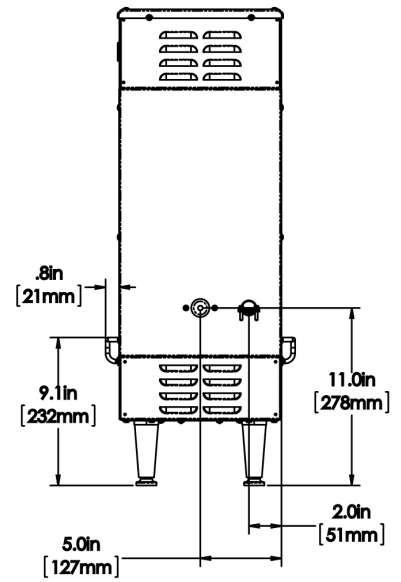

Plumbing Requirements

PSI	kPa	Fitting Supplied	Water Flow Required (GPM)
20-90	138-621	1/4" Male Flare Fitting	1.25

CAD Drawings

2D	Revit	KLC

WARNING: This product can expose you to chemicals including Bisphenol A (BPA), which is known to the State of California to cause birth defects or other reproductive harm. For more information go to www.P65Warnings.ca.gov

Last Updated:
09/14/2022

	Unit			Shipping				
	Height	Width	Depth	Height	Width	Depth	Weight	Volume
English	29.4 in.	11.7 in.	23.7 in.	33.8 in.	13.8 in.	26.4 in.	36.150 lbs	7.083 ft ³
Metric	74.7 cm	29.7 cm	60.2 cm	85.7 cm	34.9 cm	67.0 cm	16.398 kgs	0.201 m ³