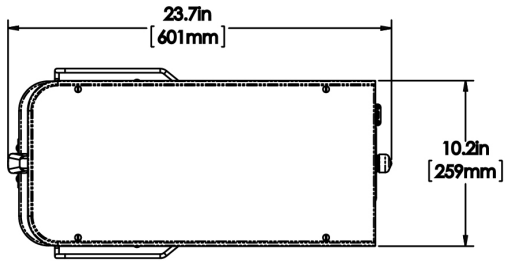

Last Updated:
09/14/2022

	Unit			Shipping				
	Height	Width	Depth	Height	Width	Depth	Weight	Volume
English	29.4 in.	11.7 in.	23.7 in.	33.8 in.	13.8 in.	26.4 in.	36.150 lbs	7.083 ft ³
Metric	74.7 cm	29.7 cm	60.2 cm	85.7 cm	34.9 cm	67.0 cm	16.398 kgs	0.201 m ³