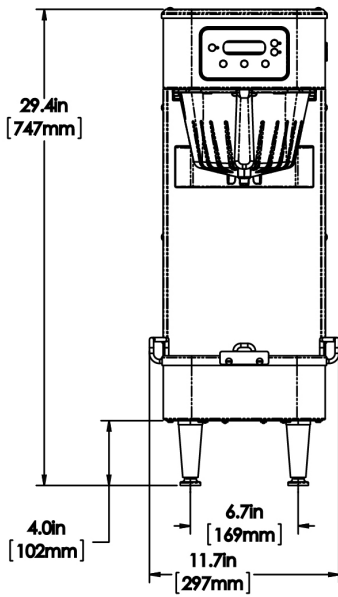

Plumbing Requirements

PSI	kPa	Fitting Supplied	Water Flow Required (GPM)
20-90	138-621	1/4" Male Flare Fitting	1.25

CAD Drawings

2D	Revit	KLC

WARNING: This product can expose you to chemicals including Bisphenol A (BPA), which is known to the State of California to cause birth defects or other reproductive harm. For more information go to www.P65Warnings.ca.gov

Last Updated:
09/14/2022

	Unit			Shipping				
	Height	Width	Depth	Height	Width	Depth	Weight	Volume
English	29.4 in.	11.7 in.	23.7 in.	33.8 in.	13.8 in.	26.4 in.	36.150 lbs	7.083 ft ³
Metric	74.7 cm	29.7 cm	60.2 cm	85.7 cm	34.9 cm	67.0 cm	16.398 kgs	0.201 m ³