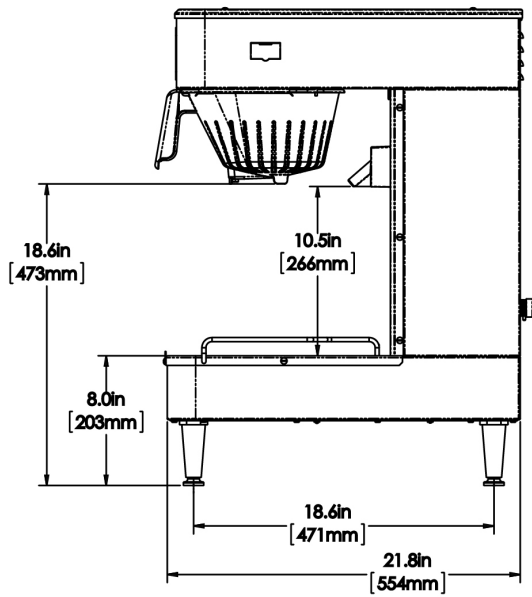

Plumbing Requirements

PSI	kPa	Fitting Supplied	Water Flow Required (GPM)
20-90	138-621	1/4" Male Flare Fitting	1.25

CAD Drawings

2D	Revit	KLC

WARNING: This product can expose you to chemicals including Bisphenol A (BPA), which is known to the State of California to cause birth defects or other reproductive harm. For more information go to www.P65Warnings.ca.gov

Last Updated:
09/14/2022

	Unit			Shipping				
	Height	Width	Depth	Height	Width	Depth	Weight	Volume
English	29.4 in.	11.7 in.	23.7 in.	33.8 in.	13.8 in.	26.4 in.	36.150 lbs	7.083 ft ³
Metric	74.7 cm	29.7 cm	60.2 cm	85.7 cm	34.9 cm	67.0 cm	16.398 kgs	0.201 m ³