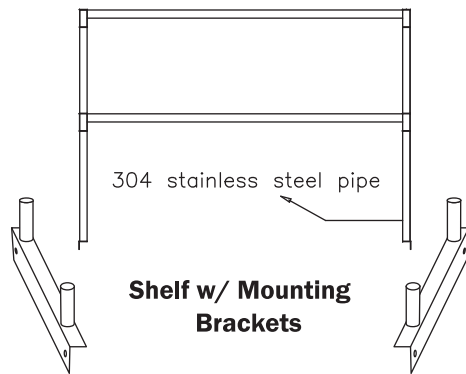

Over Shelves

Model : TSOS

(unit : inch)

(A) WITHOUT R

Bracket

(B) WITH R

Model	Ga.	W	L	H	Weight(lbs)
TSOS-3	18	12.8	36	23.5	25
TSOS-4	18	12.8	48	23.5	28
TSOS-5	18	12.8	60	23.5	31
TSOS-6	18	12.8	72	23.5	35

Model	Ga.	W	L	H	Weight(lbs)
TSOS-3R	18	12.8	37	23.5	26
TSOS-4R	18	12.8	49	23.5	28
TSOS-5R	18	12.8	61	23.5	31
TSOS-6R	18	12.8	73	23.5	35