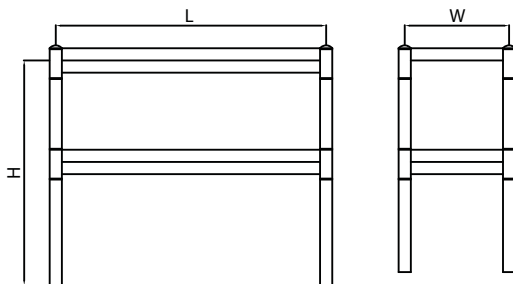

Over Shelves

Model : TSOS

(unit : inch)

(A) WITHOUT R

Bracket

(B) WITH R

Model	Ga.	W	L	H	Weight(lbs)
TSOS-3	18	12.8	36	23.5	25
TSOS-4	18	12.8	48	23.5	28
TSOS-5	18	12.8	60	23.5	31
TSOS-6	18	12.8	72	23.5	35

Model	Ga.	W	L	H	Weight(lbs)
TSOS-3R	18	12.8	37	23.5	26
TSOS-4R	18	12.8	49	23.5	28
TSOS-5R	18	12.8	61	23.5	31
TSOS-6R	18	12.8	73	23.5	35