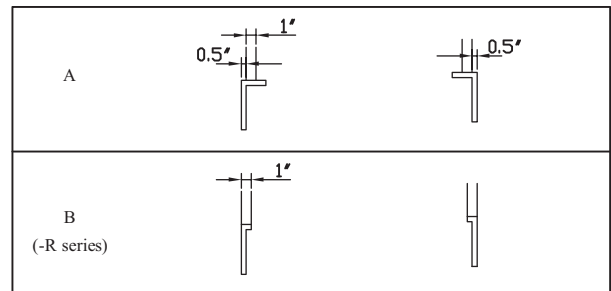

Over Shelves

Model : TSOS

(unit : inch)

(A) WITHOUT R

Bracket

(B) WITH R

Model	Ga.	W	L	H	Weight(lbs)
TSOS-3	18	12.8	36	23.5	25
TSOS-4	18	12.8	48	23.5	28
TSOS-5	18	12.8	60	23.5	31
TSOS-6	18	12.8	72	23.5	35

Model	Ga.	W	L	H	Weight(lbs)
TSOS-3R	18	12.8	37	23.5	26
TSOS-4R	18	12.8	49	23.5	28
TSOS-5R	18	12.8	61	23.5	31
TSOS-6R	18	12.8	73	23.5	35