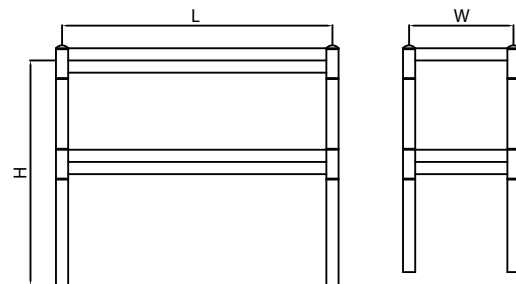

Over Shelves

Model : TSOS

(unit : inch)

(A) WITHOUT R

Bracket

(B) WITH R

Model	Ga.	W	L	H	Weight(lbs)
TSOS-3	18	12.8	36	23.5	25
TSOS-4	18	12.8	48	23.5	28
TSOS-5	18	12.8	60	23.5	31
TSOS-6	18	12.8	72	23.5	35

Model	Ga.	W	L	H	Weight(lbs)
TSOS-3R	18	12.8	37	23.5	26
TSOS-4R	18	12.8	49	23.5	28
TSOS-5R	18	12.8	61	23.5	31
TSOS-6R	18	12.8	73	23.5	35