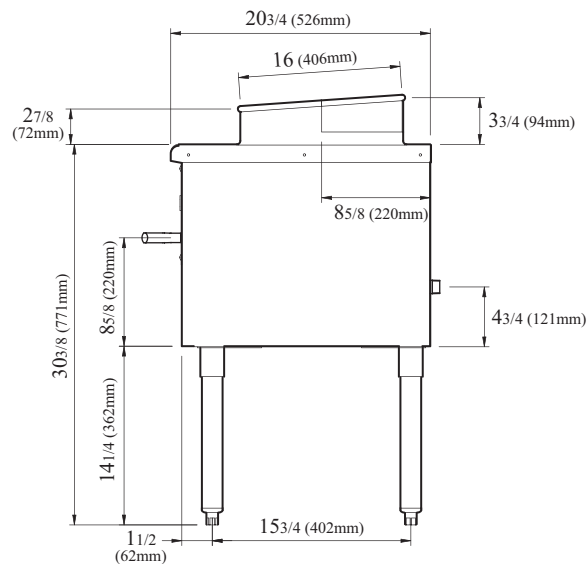

GAS DATA	TAWR-16	TAWR-16-JB
Gas Type	NAT/LP Convertible	NAT/LP Convertible
Gas Connection	3/4"	3/4"
Regulator	3/4"	3/4"
Gas Pressure	NAT : 5W.C" / LP : 10W.C"	
Clearance	NON-COMBUSTIBLE : 0" / COMBUSTIBLE : 17"	
BTU	125,000	125,000
Type of Burner	Duck	Jet
SHIPPING DATA		
Class	85	85
Length (in.)	17 ⁷ / ₈ (455mm)	17 ⁷ / ₈ (455mm)
Depth (in.)*	20 ³ / ₄ (526mm)	20 ³ / ₄ (526mm)
Height (in.)	34 ¹ / ₈ (867mm)	34 ¹ / ₈ (867mm)
Shipping Weight (lbs.)	125	125

■ **WARRANTY : 1 Year Parts and Labor Warranty**

(unit : inch) **PLAN VIEW**

BURNER JET ASSY

BURNER DUCK ASSY

FRONT VIEW

SIDE VIEW

Ver.201601

- Turbo Air : 800-627-0032 ■ GK : 800-500-3519
- Warranty : 800-381-7770 ■ AC : 888-900-1002