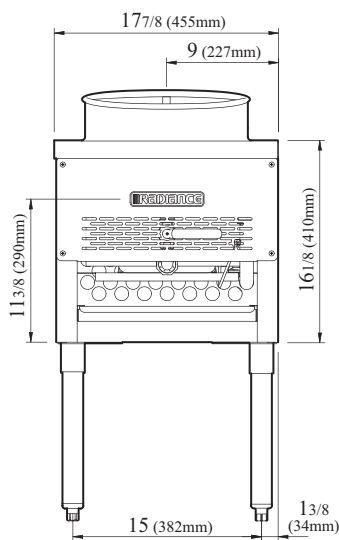

Model	Type of Burners	Total BTUs	Crated Weight (lbs.)	L x D'x H (inches)
TAWR-16	Duck	125,000	125	177/8 x 203/4 x 341/8
TAWR-16-JB	Jet	125,000	125	177/8 x 203/4 x 341/8

Heavy Duty Wok Ranges

Model : TAWR-16 / TAWR-16-JB

GAS DATA	TAWR-16	TAWR-16-JB
Gas Type	NAT/LP Convertible	NAT/LP Convertible
Gas Connection	3/4"	3/4"
Regulator	3/4"	3/4"
Gas Pressure	NAT : 5W.C" / LP : 10W.C"	
Clearance	NON-COMBUSTIBLE : 0" / COMBUSTIBLE : 17"	
BTU	125,000	125,000
Type of Burner	Duck	Jet
SHIPPING DATA		
Class	85	85
Length (in.)	17 ⁷ / ₈ (455mm)	17 ⁷ / ₈ (455mm)
Depth (in.)*	20 ³ / ₄ (526mm)	20 ³ / ₄ (526mm)
Height (in.)	34 ¹ / ₈ (867mm)	34 ¹ / ₈ (867mm)
Shipping Weight (lbs.)	125	125

Design and specifications subject to change without notice.

Actual shipping weight may differ due to extra packing materials for product protection.

* Depth does not include 3/4" for rear gas connection and on-off knob.

■ **WARRANTY : 1 Year Parts and Labor Warranty**

(unit : inch) **PLAN VIEW**

BURNER JET ASSY

BURNER DUCK ASSY

FRONT VIEW

SIDE VIEW

Ver.201601

- Turbo Air : 800-627-0032 ■ GK : 800-500-3519
- Warranty : 800-381-7770 ■ AC : 888-900-1002