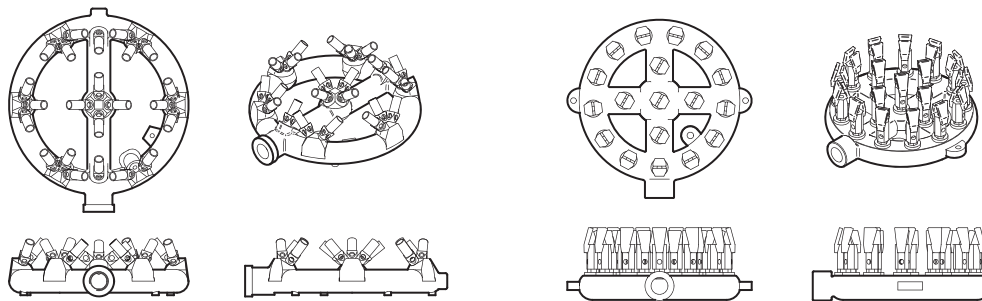

Heavy Duty Wok Ranges

Model : TAWR-16 / TAWR-16-JB

GAS DATA	TAWR-16	TAWR-16-JB
Gas Type	NAT/LP Convertible	NAT/LP Convertible
Gas Connection	3/4"	3/4"
Regulator	3/4"	3/4"
Gas Pressure	NAT : 5W.C" / LP : 10W.C"	
Clearance	NON-COMBUSTIBLE : 0" / COMBUSTIBLE : 17"	
BTU	125,000	125,000
Type of Burner	Duck	Jet
SHIPPING DATA		
Class	85	85
Length (in.)	17⁷/₈ (455mm)	17⁷/₈ (455mm)
Depth (in.)*	20³/₄ (526mm)	20³/₄ (526mm)
Height (in.)	34¹/₈ (867mm)	34¹/₈ (867mm)
Shipping Weight (lbs.)	125	125

Design and specifications subject to change without notice.

Actual shipping weight may differ due to extra packing materials for product protection.

* Depth does not include 3/4" for rear gas connection and on-off knob.

■ **WARRANTY : 1 Year Parts and Labor Warranty**

(unit : inch) **PLAN VIEW**

BURNER JET ASSY

BURNER DUCK ASSY