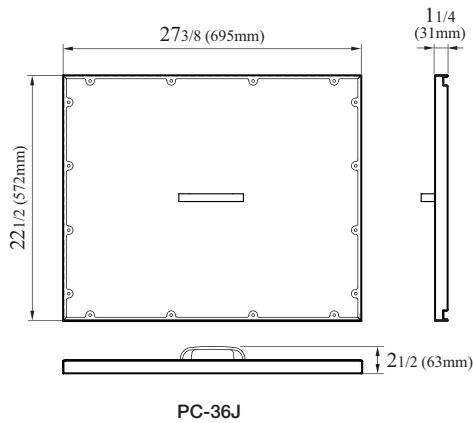

### PLAN VIEW

36"(L) Prep Table
Item No. <b>PC-36J</b> (1ea)
Dimension (L x D x H) (Inch) 27 3/8 x 22 1/2 x 1 1/4
Weight (Lbs.) 6
Applicable Models JBT-36

48"(L) Prep Table
Item No. <b>PC-48J</b> (1ea)
Dimension (L x D x H) (Inch) 40 3/8 x 27 3/8 x 1 1/4
Weight (Lbs.) 7
Applicable Models JBT-48

60"(L) Prep Table
Item No. <b>PC-60J (PC-36J x 2ea)</b>
Dimension (L x D x H) (Inch) 27 3/8 x 22 1/2 x 1 1/4
Weight (Lbs.) 12
Applicable Models JBT-60

72"(L) Prep Table
Item No. <b>PC-72J (PC-36J+PC-48J)</b>
Dimension (L x D x H) (Inch) 27 3/8 x 22 1/2 x 1 1/4 40 3/8 x 27 3/8 x 1 1/4
Weight (Lbs.) 14
Applicable Models JBT-72