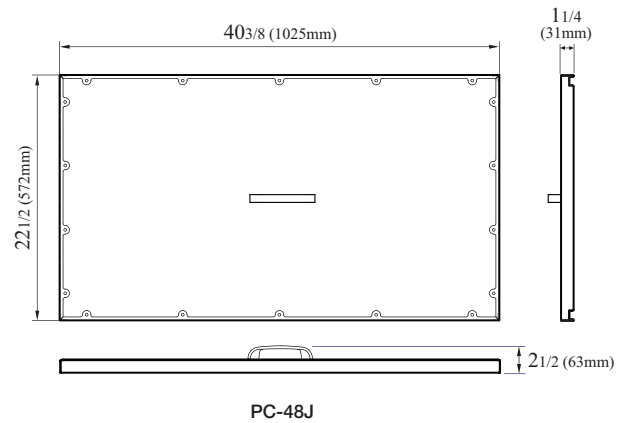

### PLAN VIEW

36"(L) Prep Table
Item No. <b>PC-36J</b> (1ea)
Dimension (L x D x H) (Inch) 27 3/8 x 22 1/2 x 1 1/4
Weight (Lbs.) 6
Applicable Models JBT-36

48"(L) Prep Table
Item No. <b>PC-48J</b> (1ea)
Dimension (L x D x H) (Inch) 40 3/8 x 27 3/8 x 1 1/4
Weight (Lbs.) 7
Applicable Models JBT-48

60"(L) Prep Table
Item No. <b>PC-60J (PC-36J x 2ea)</b>
Dimension (L x D x H) (Inch) 27 3/8 x 22 1/2 x 1 1/4
Weight (Lbs.) 12
Applicable Models JBT-60

72"(L) Prep Table
Item No. <b>PC-72J (PC-36J+PC-48J)</b>
Dimension (L x D x H) (Inch) 27 3/8 x 22 1/2 x 1 1/4 40 3/8 x 27 3/8 x 1 1/4
Weight (Lbs.) 14
Applicable Models JBT-72