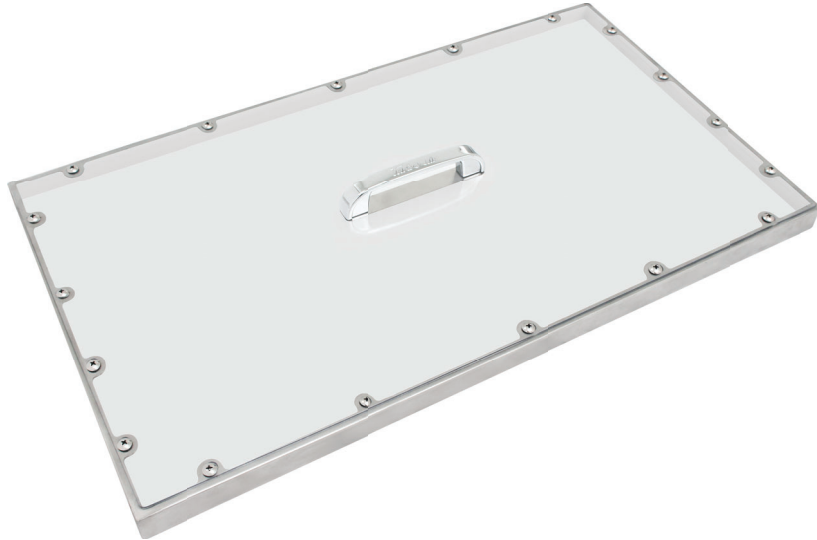

## Clear Pan Covers for Sandwich / Salad Units

### PLAN VIEW

36"(L) Prep Table
Item No. <b>PC-36J</b> (1ea)
Dimension (L x D x H) (Inch) 27 3/8 x 22 1/2 x 1 1/4
Weight (Lbs.) 6
Applicable Models JBT-36

48"(L) Prep Table
Item No. <b>PC-48J</b> (1ea)
Dimension (L x D x H) (Inch) 40 3/8 x 27 3/8 x 1 1/4
Weight (Lbs.) 7
Applicable Models JBT-48