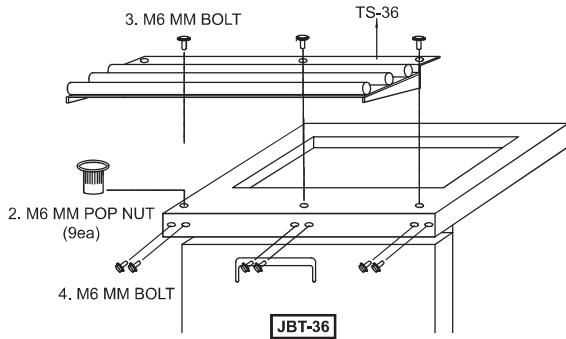

Project :	
Model # :	
Item # :	Qty :
Available W/H :	
Approval :	

Tray Slides

**Item No. : TS-36
 TS-48
 TS-60
 TS-72**

TS-60

≡ FEATURES & BENEFITS ≡

- Convenient Tray slides to attach on JBT series Buffet Tables
- Durable 304 stainless steel construction is easy to clean and maintain
- Slanted tubular rails help customers slide their trays along the self-serve buffet station safe and sturdy
- All screws for assembly included, ships flat
- Tray slides can be attached at both the front and back of the cabinet

PLAN VIEW

(unit : inch)

PLAN VIEW

SIDE VIEW

Item No.	W	D	Weight (lbs.)	Qty.	Remark	Applicable Models
TS-36	35 1/2	11	9	1pc		JBT-36
TS-48	47 1/4	11	11	1pc		JBT-48
TS-60	59	11	13	1pc		JBT-60
TS-72	35 1/2 x 2	11	18	2pcs	2pcs of TS-36	JBT-72

Tray Slides

Installation Instruction

1. Remove hole caps

TS-36

1. Remove hole caps

TS-48

1. Remove hole caps

TS-60