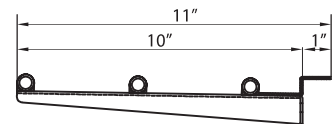

Project :	
Model # :	
Item # :	Qty :
Available W/H :	
Approval :	

Tray Slides

**Item No. : TS-36
 TS-48
 TS-60
 TS-72**

TS-60

≡ FEATURES & BENEFITS ≡

- Convenient Tray slides to attach on JBT series Buffet Tables
- Durable 304 stainless steel construction is easy to clean and maintain
- Slanted tubular rails help customers slide their trays along the self-serve buffet station safe and sturdy
- All screws for assembly included, ships flat
- Tray slides can be attached at both the front and back of the cabinet

PLAN VIEW

(unit : inch)

PLAN VIEW

SIDE VIEW

Item No.	W	D	Weight (lbs.)	Qty.	Remark	Applicable Models
TS-36	35 1/2	11	9	1pc		JBT-36
TS-48	47 1/4	11	11	1pc		JBT-48
TS-60	59	11	13	1pc		JBT-60
TS-72	35 1/2 x 2	11	18	2pcs	2pcs of TS-36	JBT-72