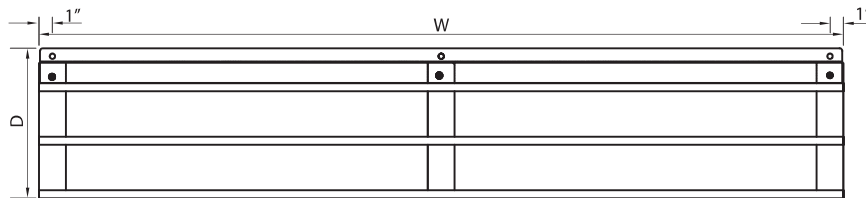

Project :	
Model # :	
Item # :	Qty :
Available W/H :	
Approval :	

Tray Slides

**Item No. : TS-36
 TS-48
 TS-60
 TS-72**

TS-60

≡ FEATURES & BENEFITS ≡

- Convenient Tray slides to attach on JBT series Buffet Tables
- Durable 304 stainless steel construction is easy to clean and maintain
- Slanted tubular rails help customers slide their trays along the self-serve buffet station safe and sturdy
- All screws for assembly included, ships flat
- Tray slides can be attached at both the front and back of the cabinet

PLAN VIEW

(unit : inch)

PLAN VIEW

SIDE VIEW

Item No.	W	D	Weight (lbs.)	Qty.	Remark	Applicable Models
TS-36	35 1/2	11	9	1pc		JBT-36
TS-48	47 1/4	11	11	1pc		JBT-48
TS-60	59	11	13	1pc		JBT-60
TS-72	35 1/2 x 2	11	18	2pcs	2pcs of TS-36	JBT-72