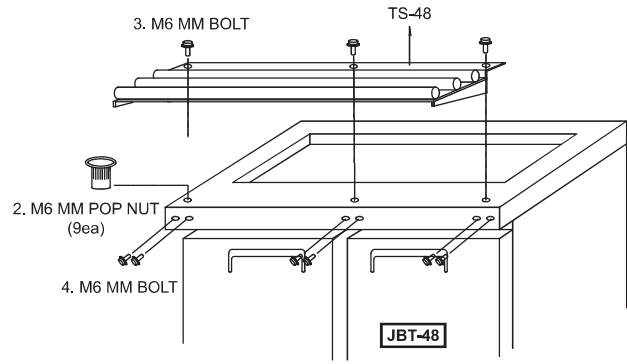

PLAN VIEW

(unit : inch)

PLAN VIEW

SIDE VIEW

Item No.	W	D	Weight (lbs.)	Qty.	Remark	Applicable Models
TS-36	35 1/2	11	9	1pc		JBT-36
TS-48	47 1/4	11	11	1pc		JBT-48
TS-60	59	11	13	1pc		JBT-60
TS-72	35 1/2 x 2	11	18	2pcs	2pcs of TS-36	JBT-72

Tray Slides

Installation Instruction

1. Remove hole caps

TS-36

1. Remove hole caps

TS-48

1. Remove hole caps

TS-60