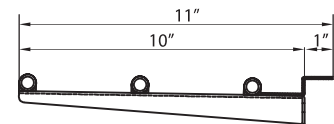

Project :	
Model # :	
Item # :	Qty :
Available W/H :	
Approval :	

Tray Slides

**Item No. : TS-36
 TS-48
 TS-60
 TS-72**

TS-60

≡ FEATURES & BENEFITS ≡

- Convenient Tray slides to attach on JBT series Buffet Tables
- Durable 304 stainless steel construction is easy to clean and maintain
- Slanted tubular rails help customers slide their trays along the self-serve buffet station safe and sturdy
- All screws for assembly included, ships flat
- Tray slides can be attached at both the front and back of the cabinet

PLAN VIEW

(unit : inch)

PLAN VIEW

SIDE VIEW

Item No.	W	D	Weight (lbs.)	Qty.	Remark	Applicable Models
TS-36	35 1/2	11	9	1pc		JBT-36
TS-48	47 1/4	11	11	1pc		JBT-48
TS-60	59	11	13	1pc		JBT-60
TS-72	35 1/2 x 2	11	18	2pcs	2pcs of TS-36	JBT-72