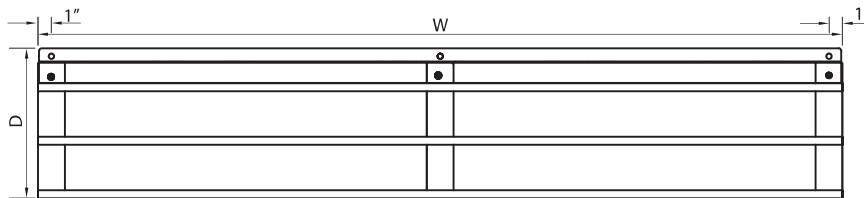

Project :	
Model # :	
Item # :	Qty :
Available W/H :	
Approval :	

Tray Slides

**Item No. : TS-36
 TS-48
 TS-60
 TS-72**

TS-60

≡ FEATURES & BENEFITS ≡

- Convenient Tray slides to attach on JBT series Buffet Tables
- Durable 304 stainless steel construction is easy to clean and maintain
- Slanted tubular rails help customers slide their trays along the self-serve buffet station safe and sturdy
- All screws for assembly included, ships flat
- Tray slides can be attached at both the front and back of the cabinet

PLAN VIEW

(unit : inch)

PLAN VIEW

SIDE VIEW

Item No.	W	D	Weight (lbs.)	Qty.	Remark	Applicable Models
TS-36	35 1/2	11	9	1pc		JBT-36
TS-48	47 1/4	11	11	1pc		JBT-48
TS-60	59	11	13	1pc		JBT-60
TS-72	35 1/2 x 2	11	18	2pcs	2pcs of TS-36	JBT-72