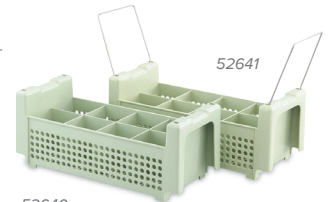

Flatware Soak & Washing System

- Allows pre-soak, wash, and transport for faster handling and less labor
- Rack's tight mesh bottom keeps flatware in place with free-flow solution
- Rack transfers directly to dishwasher
- 97300 stainless steel stand allows for three tubs with minimal use of counter space

52827 and 97300

ITEM #	DESCRIPTION	DIMENSIONS: IN (CM)	CASE LOT	COLOR
52827	Signature soak system half rack and tub	24 ³ / ₁₆ x 13 ¹ / ₂ x 5 ⁷ / ₁₆ (62.3 x 34.3 x 13.8)	1	 02
52804	Signature half-size flatware rack only	9 x 18 ¹ / ₂ x 4 ¹ / ₈ (23 x 47 x 10.5)	6	
97300	Signature soak system stand only	12 x 11 x 9 (30.5 x 28 x 23)	1	

8-Compartment Flatware Baskets

- Two baskets fit on a full-size open rack
- Inside compartment: 3³/₁₆" x 3³/₁₆" x 4¹/₄" (9 x 9 x 10.8 cm)
- Baskets nest for compact storage

52640

ITEM #	DESCRIPTION	INSIDE COMPARTMENT: IN (CM)	OVERALL HEIGHT: IN (CM)	INSIDE HEIGHT: IN (CM)	CASE LOT	COLOR
52640	Signature basket w/out handles	3 ³ / ₁₆ x 3 ³ / ₁₆ (9 x 9)	7 ⁷ / ₃₂ (18.4)	4 ¹ / ₄ (10.8)	4	 01
52641	Signature basket w/handles	3 ³ / ₁₆ x 3 ³ / ₁₆ (9 x 9)	13 ³ / ₁₆ (34.5)	4 ¹ / ₄ (10.8)	4	

Signature Silverware Cutlery Boxes

- Heavy-duty plastic with four rounded compartments
- May also use for storing packaged straws and condiment packets
- 99700 is heavy-duty stainless steel with four rounded corners
- 52651 has an overflow cutout