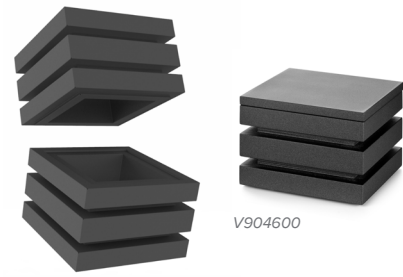

NEW Cubic Support Cubes & Lids

V904600

- Stack multiple cubes (up to 3 high) to create additional vertical display space

ITEM #	DESCRIPTION	COLOR	DIMENSIONS (L X W X H) IN (CM)	CASE LOT
V904600	Stackable support cube with lid	Black	9 $\frac{1}{16}$ x 9 $\frac{1}{16}$ x 6 $\frac{1}{2}$ (23 x 23 x 16.5)	1
V904660	Replacement lid for stackable support cube	Black	9 $\frac{1}{16}$ x 9 $\frac{1}{16}$ x $\frac{9}{16}$ (23 x 23 x 1.5)	1

NEW Cubic Beverage Dispenser & Accessories

- Designed for use with cold beverages
- Fill the center stainless steel tube with ice cubes to keep beverages cold without watering them down

V904801

V904806

V904807

V904800

ITEM #	DESCRIPTION	COLOR	DIMENSIONS (L X W X H) IN (CM)	CAPACITY QT (L)	CASE LOT
V904800	Beverage dispenser assembly		9 $\frac{1}{16}$ x 15 $\frac{3}{16}$ x 19 $\frac{5}{16}$ (23 x 39 x 49.1)	6 $\frac{3}{4}$ (6)	1
V904801	Cube holder for beverage dispenser	Black	9 $\frac{1}{16}$ x 9 $\frac{1}{16}$ x 8 $\frac{1}{2}$ (23 x 23 x 21.5)	—	1
V904806	Drain base & grate for beverage dispenser	Black	9 $\frac{1}{16}$ x 7 $\frac{1}{2}$ x $\frac{3}{4}$ (23 x 19 x 2)	—	1
V904807	Acrylic beverage dispenser with lid		8 $\frac{5}{8}$ D x 11 $\frac{1}{8}$ H (22 x 28)	6 $\frac{3}{4}$ (6)	1