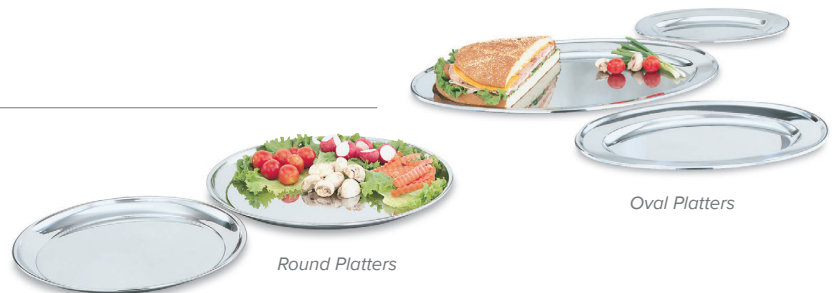

Round Gallery Tray

ITEM #	SILVERPLATE ITEM #	DESCRIPTION	DIMENSIONS (L X W OR DIA): IN (CM)	CASE LOT
82100	82366	Round tray	12¾ (31.4) dia	1
82101	82367	Round tray	15¼ (38.7) dia	1
82102	82368	Round tray	18¾ (47.3) dia	1
82111	82370	Oval tray	21¼ x 16 (55.2 x 40.6)	1
82122	82372	Oblong tray with handles*	17½ x 13¾ (45.4 x 35.2)	1
82123	82373	Oblong tray with handles*	23½ x 18½ (59.7 x 47)	1
82120**	82380	Oblong tray without handles	17½ x 13¾ (45.4 x 35.2)	1
82121**	82371	Oblong tray without handles	23½ x 18½ (59.7 x 47)	1
82131**	82375	Round gallery tray	15¼ dia x 1½ h (38.7 dia x 3.8 h)	1

*Does not include handle dimensions **NSF® certified

Oval & Round Platters

- Mirror-finished 18-8 stainless steel
- Surface safe for direct food contact
- Dishwasher safe

Silverplate your buffet and table service – more at VOLLRATH.com.