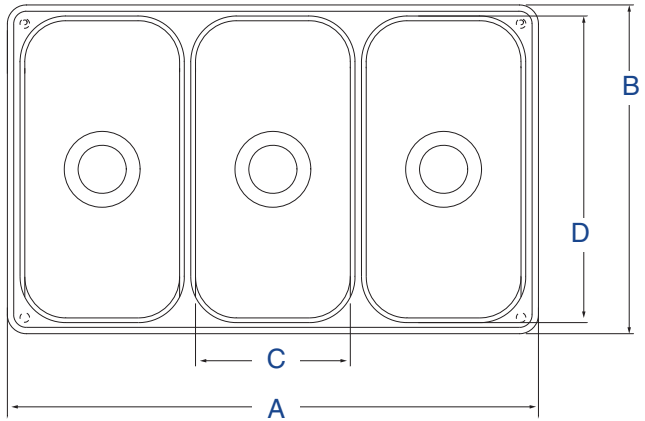

Triple Bowl

Top View