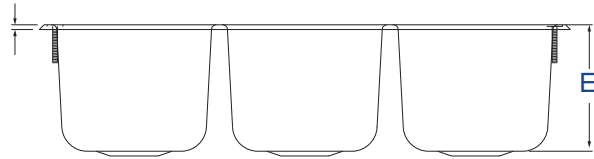

## DIMENSIONS (inches (cm))

### Double Bowl

Top View

### Triple Bowl

Top View

Front View

Front View

## SPECIFICATIONS

Model	Number of Bowls	Overall Dimension (A x B) (43.2 x 33)	Bowl Dimension (C x D) (15.6 x 30.8)	Bowl Depth (E) (12.7)	Drain Diameter (5.1)	Gauge	Number of Mounting Studs	Case Lot	Case Weight LB (KG)
12065-2	Double	17 x 13 (43.2 x 33)	6 1/8 x 12 1/8 (15.6 x 30.8)	5 (12.7)	2 (5.1)	22	4	1	4.5 (2)
12065-3	Triple	21 x 13 (43.2 x 33)	6 1/8 x 12 1/8 (15.6 x 30.8)	5 (12.7)	2 (5.1)	22	4	1	6 (2.7)