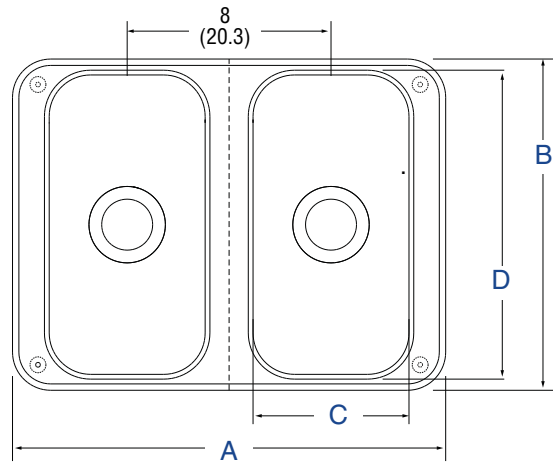

VENDING CART SINKS

DIMENSIONS (inches (cm))

Double Bowl

Top View