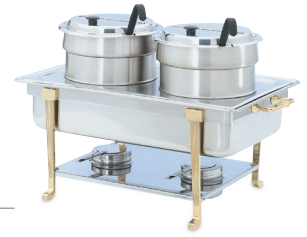

PanaMax™ Dome Cover

- Patented low-profile design fits any full-size chafer or well
- Durable ergonomic nylon handle offers comfortable grip – heat resistant to 475°F (246°C)
- Mirror-finished stainless steel looks great and is easy to clean and maintain

ITEM #	DESCRIPTION	DIMENSIONS (L X W X H): IN (CM)	CASE LOT
49339	Full-size	21 x 13 x 4½ (53.3 x 33 x 11.4)	1

Soup Accessory Kit

- Increase the flexibility of chafers with these accessories
- Kit does not include chafer frame, water pan, or fuel cups

ITEM #	DESCRIPTION	CASE LOT
99880	Double soup buffet accessory kit includes full-size adaptor plate (19192), two adaptor rings (19194), two 7¼ qt (6.9 L) vegetable insets (78184), two hinged covers (47488), two 4 oz (118.0 ml) Kool Touch® ladles (58044)	1

Stackable Wire Rack

- Stackable for compact storage
- Heavy-duty chrome-plated steel rack holds up to 3 fuel holders
- ¼" (.6 mm) wire diameter
- Holds one dripless water pan

ITEM #	DESCRIPTION	CASE LOT
46872*	Wire stand only	3