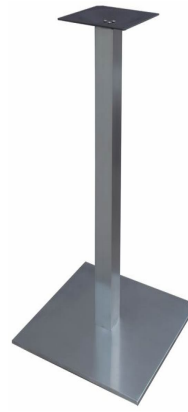

Stainless Steel Base Specs

Model # : SS14-17D (Dining Height)
 Weight : 30lbs
 Height : 28.75"
 Base Plate : 17"
 Levelers : 5
 Column Dimensions : 3"
 Mounting Plate : 12"x12"

Model # : SS14-17H (Bar Height)
 Weight : 32lbs
 Height : 40.75"
 Base Plate : 17"
 Levelers : 5
 Column Dimensions : 3"
 Mounting Plate : 12"x12"

Model # : SS05-17D (Dining Height)
 Weight : 35lbs
 Height : 28.75"
 Base Plate : 17"x17"
 Levelers : 4
 Column Dimensions : 3"
 Mounting Plate : 12"x12"

Model # : SS05-17H (Bar Height)
 Weight : 39lbs
 Height : 40.75"
 Base Plate : 17"x17"
 Levelers : 4
 Column Dimensions : 3"
 Mounting Plate : 12"x12"

Model # : SS14-23D (Dining Height)
 Weight : 50lbs
 Height : 28.75"
 Base Plate : 23"
 Levelers : 5
 Column Dimensions : 3"
 Mounting Plate : 12"x12"

Model # : SS14-23H (Bar Height)
 Weight : 52lbs
 Height : 40.75"
 Base Plate : 23"
 Levelers : 5
 Column Dimensions : 3"
 Mounting Plate : 12"x12"

Model # : SS05-23D (Dining Height)
 Weight : 62lbs
 Height : 28.75"
 Base Plate : 23"x23"
 Levelers : 4
 Column Dimensions : 3"
 Mounting Plate : 12"x12"

Model # : SS05-23H (Bar Height)
 Weight : 64lbs
 Height : 40.75"
 Base Plate : 23"x23"
 Levelers : 4
 Column Dimensions : 3"
 Mounting Plate : 12"x12"