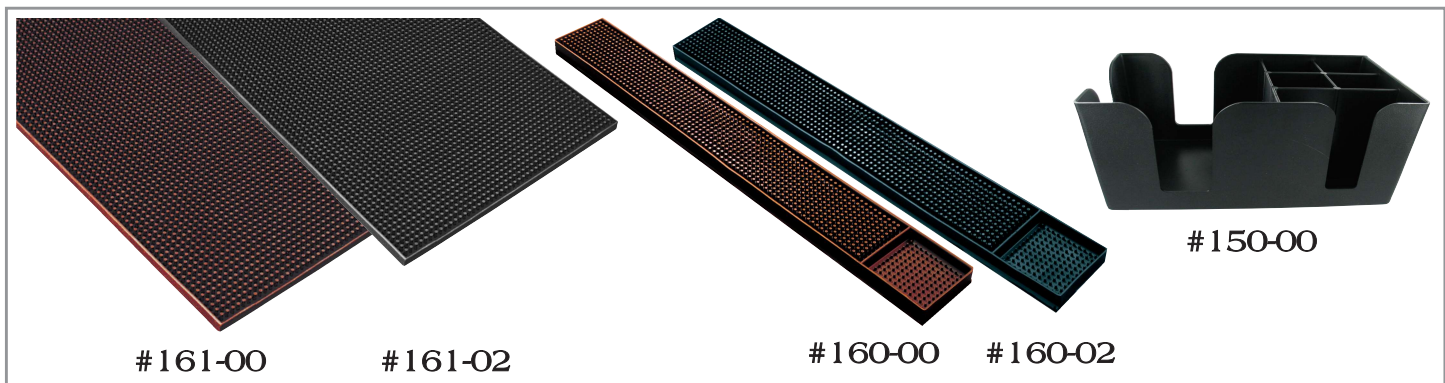

Bomb Cups

Disposable, stackable, plastic cup with 1 ounce shot center chamber and a 2-3/4 ounce surrounding area for the chaser. Packed 50 per sleeve, 10 sleeves per case. Minimum order one case.

- #12-600 Clear
- #12-604 Neon Green

Service Mats

Ideal for bar service areas. Flexible for easy cleaning in bar sink.

- #161-00 12-1/4" x 18-1/4" x 3/8"H, Brown
- #161-02 12-1/4" x 18-1/4" x 3/8"H, Black

Bar Mats

Perfect work surface for any bar. Non-slipping eliminates breakage by gripping glasses.

- #160-00 3-1/4" x 24-1/4" x 1/2"H, Brown
- #160-02 3-1/4" x 24-1/4" x 1/2"H, Black

Bar Aide

This organizer eliminates fumbling for your cocktail accessories. Everything has its place.

- #150-00 9"L, 5-1/4"W, 4-1/4"H, Napkin Opening 5" x 5"