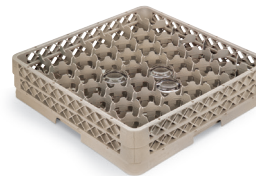

TR10FF
9-COMPARTMENT
5⁵/₁₆" (14.9 cm) sq. compartment
diagonal 8⁵/₁₆" (21.1 cm)

TR18JJ
12-COMPARTMENT
4³/₄" (12.1 cm) diameter
Rack Max®

TR8DD
16-COMPARTMENT
4³/₈" (11.1 cm) sq. compartment
6³/₈" (15.7 cm) diagonal

TR11GG
20-COMPARTMENT
3¹⁵/₁₆" (10.0 cm) diameter
Rack Max

TR6BB
25-COMPARTMENT
3¹/₂" (8.9 cm) sq. compartment
4¹/₂" (12.5 cm) diagonal

TR12HH
30-COMPARTMENT
3³/₈" (8.1 cm) diameter
Rack Max

TR7CCC
36-COMPARTMENT
2⁷/₈" (7.3 cm) sq. compartment
4¹/₈" (10.3 cm) diagonal

TR13MM
42-COMPARTMENT
2³/₄" (6.9 cm) diameter
Rack Max low-profile rack
available in beige only

TR9E
49-COMPARTMENT
2¹/₂" (6.2 cm) sq. compartment
3⁷/₈" (8.7 cm) diagonal

TRAEX STANDARD FULL-SIZE OPEN COMPARTMENT RACKS

9-COMP	12-COMP	16-COMP	20-COMP	25-COMP	30-COMP	36-COMP	49-COMP	OVERALL HEIGHT IN (CM)	INTERIOR HEIGHT IN (CM)	CASE LOT
TR10	TR18	TR8	TR11	TR6	TR12	TR7	TR9	4 (10.2)	3 ¹ / ₄ (8.3)	6
TR10F	TR18J	TR8D	TR11G	TR6B	TR12H	TR7C	TR9E	5 ⁵ / ₁₆ (14)	4 ¹ / ₈ (12.2)	2
TR10A	TR18A	TR8A	TR11A	TR6A	TR12A	TR7A	TR9A	5 ⁵ / ₁₆ (14)	4 ¹ / ₈ (12.2)	2
TR10FF	TR18JJ	TR8DD	TR11GG	TR6BB	TR12HH	TR7CC	TR9EE	7 ¹ / ₈ (18.1)	6 ³ / ₈ (16.2)	2
TR10FA	TR18JA	TR8DA	TR11GA	TR6BA	TR12HA	TR7CA	TR9EA	7 ¹ / ₈ (18.1)	6 ³ / ₈ (16.2)	2
TR10FFF	TR18JJJ	TR8DDD	TR11GGG	TR6BBB	TR12HHH	TR7CCC	TR9EEE	8 ³ / ₄ (22.2)	7 ⁷ / ₈ (20)	2
TR10FFA	TR18JJA	TR8DDA	TR11GGA	TR6BBA	TR12HHA	TR7CCA	TR9EEA	8 ³ / ₄ (22.2)	7 ⁷ / ₈ (20)	2
TR10FFFF	TR18JJJJ	TR8DDDD	TR11GGGG	TR6BBBB	TR12HHHH	TR7CCCC	TR9EEEE	10 ⁵ / ₁₆ (26.2)	9 ⁷ / ₈ (24)	2
TR10FFFA	TR18JJJA	TR8DDDA	TR11GGGA	TR6BBBBB	TR12HHHA	TR7CCCA	TR9EEEA	10 ⁵ / ₁₆ (26.2)	9 ⁷ / ₈ (24)	2
TR10FFFFF	TR18JJJJJ	TR8DDDDD	TR11GGGGG	TR6BBBBB	TR12HHHHH	TR7CCCCC	TR9EEEE	11 ¹ / ₈ (30.2)	11 (27.9)	2
TR10FFFFA	TR18JJJJA	TR8DDDDA	TR11GGGGA	TR6BBBBB	TR12HHHHA	TR7CCCCA	TR9EEEE	11 ¹ / ₈ (30.2)	11 (27.9)	2