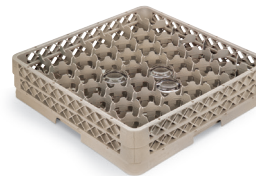

TR13MM
42-COMPARTMENT
2³/₄" (6.9 cm) diameter
Rack Max low-profile rack
available in beige only