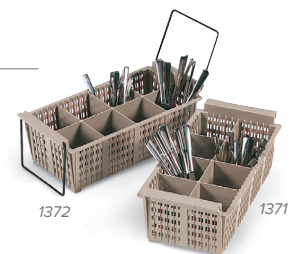

TRAEX® FLATWARE RACKS

HR2A

Traex Flatware Racks

- Mesh bottom prevents flatware from falling through
- Overall dimensions: 10" x 19¼" (25.4 x 50.2 cm)

ITEM #	DESCRIPTION	INSIDE COMPARTMENT	OVERALL HEIGHT: IN (CM)	INSIDE HEIGHT: IN (CM)	CASE LOT	COLOR
HR2A	Flatware half-rack w/1 extender	9 x 18¾ (22.9 x 46)	3¾ (9.7)	3 (7.7)	6	 32

Traex Flatware Soak & Washing System

- Allows pre-soak, wash, and transport for faster handling and less labor
- Rack's tight mesh bottom keeps flatware in place with free-flow solution
- Rack transfers directly to dishwasher

ITEM #	DESCRIPTION	DIMENSIONS (L X W X H): IN (CM)	CASE LOT	COLOR
1303	Half-rack soak system – Traex 4-compartment w/handles and half-tub	24½ x 13¾ x 5¼ (62.2 x 34 x 13.3)	1	 32
1392	Half-rack only, 4-compartment, no handles	19¾ x 10 x 3¾ (50 x 25. 9.7)	1	
1394	Half-tub and Traex 4-compartment rack, no handles	24½ x 13¾ x 5¼ (62.2 x 34 x 13.3)	1	
1393	Half-tub and Traex open rack	24½ x 13¾ x 5¼ (62.2 x 34 x 13.3)	1	
1397	Full-tub and Traex open rack	24½ x 24¾ x 5¼ (62.2 x 61.9 x 13.3)	1	
TR2	Full-size flatware racks	19¾ x 19¾ x 4 (50 x 50 x 10.2)	6	
HR2A	Traex flatware half-rack w/extender	19¾ x 10 x 3¾ (50 x 25.4 x 9.7)	6	
1300	Traex half-rack open w/handles	19¾ x 10 x 3¾ (50 x 25.4 x 9.7)	1	
1301	Half-rack, 4-compartment, w/handles	19¾ x 10 x 3¾ (50 x 25.4 x 9.7)	1	
1390	Traex half-tub only	24½ x 13¾ x 5¼ (62.2 x 34 x 13.3)	1	
1395	Traex full-size tub only	24 x 24¾ x 5¼ (61 x 61.9 x 13.3)	1	

Traex 8-Compartment Flatware Baskets

- Two baskets fit in full-size open rack
- Inside compartment: 3¾" x 3¾" x 4¼" (9 x 9 x 10.8 cm)

1372

1371

ITEM #	DESCRIPTION	INSIDE COMPARTMENT	OVERALL HEIGHT: IN (CM)	INSIDE HEIGHT: IN (CM)	CASE LOT	COLOR
1371	Traex basket w/out handles	3½ x 3½ (8.9 x 8.9)	5¼ (14.9)	4¼ (10.8)	6	 32
1372	Traex basket w/handles	3½ x 3½ (8.9 x 8.9)	5¼ (14.9)	4¼ (10.8)	6	