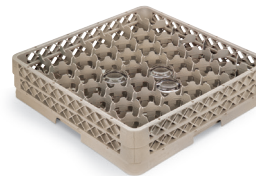

TR10FF
9-COMPARTMENT
5⁵/₁₆" (14.9 cm) sq. compartment
diagonal 8⁵/₁₆" (21.1 cm)

TR18JJ
12-COMPARTMENT
4³/₄" (12.1 cm) diameter
Rack Max®

TR8DD
16-COMPARTMENT
4³/₈" (11.1 cm) sq. compartment
6³/₈" (15.7 cm) diagonal

TR11GG
20-COMPARTMENT
3¹⁵/₁₆" (10.0 cm) diameter
Rack Max

TR6BB
25-COMPARTMENT
3¹/₂" (8.9 cm) sq. compartment
4⁵/₁₆" (12.5 cm) diagonal

TR12HH
30-COMPARTMENT
3³/₁₆" (8.1 cm) diameter
Rack Max

TR7CCC
36-COMPARTMENT
2⁷/₈" (7.3 cm) sq. compartment
4¹/₁₆" (10.3 cm) diagonal

TR13MM
42-COMPARTMENT
2³/₄" (6.9 cm) diameter
Rack Max low-profile rack
available in beige only

TR9E
49-COMPARTMENT
2¹/₈" (6.2 cm) sq. compartment
3⁷/₁₆" (8.7 cm) diagonal

TRAEX STANDARD FULL-SIZE OPEN COMPARTMENT RACKS

9-COMP	12-COMP	16-COMP	20-COMP	25-COMP	30-COMP	36-COMP	49-COMP	OVERALL HEIGHT IN (CM)	INTERIOR HEIGHT IN (CM)	CASE LOT
TR10	TR18	TR8	TR11	TR6	TR12	TR7	TR9	4 (10.2)	3 ¹ / ₄ (8.3)	6
TR10F	TR18J	TR8D	TR11G	TR6B	TR12H	TR7C	TR9E	5 ⁵ / ₁₆ (14)	4 ¹ / ₁₆ (12.2)	2
TR10A	TR18A	TR8A	TR11A	TR6A	TR12A	TR7A	TR9A	5 ⁵ / ₁₆ (14)	4 ¹ / ₁₆ (12.2)	2
TR10FF	TR18JJ	TR8DD	TR11GG	TR6BB	TR12HH	TR7CC	TR9EE	7 ¹ / ₈ (18.1)	6 ³ / ₈ (16.2)	2
TR10FA	TR18JA	TR8DA	TR11GA	TR6BA	TR12HA	TR7CA	TR9EA	7 ¹ / ₈ (18.1)	6 ³ / ₈ (16.2)	2
TR10FFF	TR18JJJ	TR8DDD	TR11GGG	TR6BBB	TR12HHH	TR7CCC	TR9EEE	8 ³ / ₄ (22.2)	7 ⁷ / ₈ (20)	2
TR10FFA	TR18JJA	TR8DDA	TR11GGA	TR6BBA	TR12HHA	TR7CCA	TR9EEA	8 ³ / ₄ (22.2)	7 ⁷ / ₈ (20)	2
TR10FFFF	TR18JJJJ	TR8DDDD	TR11GGGG	TR6BBBB	TR12HHHH	TR7CCCC	TR9EEEE	10 ⁵ / ₁₆ (26.2)	9 ⁷ / ₁₆ (24)	2
TR10FFFA	TR18JJJA	TR8DDDA	TR11GGGA	TR6BBBBB	TR12HHHA	TR7CCCA	TR9EEEA	10 ⁵ / ₁₆ (26.2)	9 ⁷ / ₁₆ (24)	2
TR10FFFFF	TR18JJJJJ	TR8DDDDD	TR11GGGGG	TR6BBBBB	TR12HHHHH	TR7CCCCC	TR9EEEE	11 ¹ / ₈ (30.2)	11 (27.9)	2
TR10FFFFA	TR18JJJJA	TR8DDDDA	TR11GGGGA	TR6BBBBB	TR12HHHHA	TR7CCCCA	TR9EEEE	11 ¹ / ₈ (30.2)	11 (27.9)	2