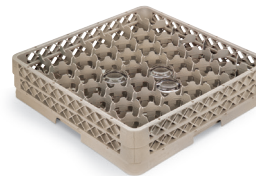

TR10FF
9-COMPARTMENT
5⁵/₁₆" (14.9 cm) sq. compartment
diagonal 8⁵/₁₆" (21.1 cm)

TR18JJ
12-COMPARTMENT
4³/₄" (12.1 cm) diameter
Rack Max®

TR8DD
16-COMPARTMENT
4³/₈" (11.1 cm) sq. compartment
6³/₈" (15.7 cm) diagonal

TR11GG
20-COMPARTMENT
3¹⁵/₁₆" (10.0 cm) diameter
Rack Max

TR6BB
25-COMPARTMENT
3¹/₂" (8.9 cm) sq. compartment
4¹/₂" (12.5 cm) diagonal

TR12HH
30-COMPARTMENT
3³/₈" (8.1 cm) diameter
Rack Max

TR7CCC
36-COMPARTMENT
2⁷/₈" (7.3 cm) sq. compartment
4¹/₈" (10.3 cm) diagonal

TR13MM
42-COMPARTMENT
2³/₄" (6.9 cm) diameter
Rack Max low-profile rack
available in beige only

TR9E
49-COMPARTMENT
2¹/₂" (6.2cm) sq. compartment
3¹/₈" (8.7 cm) diagonal

TRAEX STANDARD FULL-SIZE OPEN COMPARTMENT RACKS

9-COMP	12-COMP	16-COMP	20-COMP	25-COMP	30-COMP	36-COMP	49-COMP	OVERALL HEIGHT IN (CM)	INTERIOR HEIGHT IN (CM)	CASE LOT
TR10	TR18	TR8	TR11	TR6	TR12	TR7	TR9	4 (10.2)	3 ¹ / ₄ (8.3)	6
TR10F	TR18J	TR8D	TR11G	TR6B	TR12H	TR7C	TR9E	5 ⁵ / ₁₆ (14)	4 ¹ / ₈ (12.2)	2
TR10A	TR18A	TR8A	TR11A	TR6A	TR12A	TR7A	TR9A	5 ⁵ / ₁₆ (14)	4 ¹ / ₈ (12.2)	2
TR10FF	TR18JJ	TR8DD	TR11GG	TR6BB	TR12HH	TR7CC	TR9EE	7 ¹ / ₈ (18.1)	6 ³ / ₈ (16.2)	2
TR10FA	TR18JA	TR8DA	TR11GA	TR6BA	TR12HA	TR7CA	TR9EA	7 ¹ / ₈ (18.1)	6 ³ / ₈ (16.2)	2
TR10FFF	TR18JJJ	TR8DDD	TR11GGG	TR6BBB	TR12HHH	TR7CCC	TR9EEE	8 ³ / ₄ (22.2)	7 ⁷ / ₈ (20)	2
TR10FFA	TR18JJA	TR8DDA	TR11GGA	TR6BBA	TR12HHA	TR7CCA	TR9EEA	8 ³ / ₄ (22.2)	7 ⁷ / ₈ (20)	2
TR10FFFF	TR18JJJJ	TR8DDDD	TR11GGGG	TR6BBBB	TR12HHHH	TR7CCCC	TR9EEEE	10 ⁵ / ₁₆ (26.2)	9 ⁷ / ₈ (24)	2
TR10FFFA	TR18JJJA	TR8DDDA	TR11GGGA	TR6BBBBB	TR12HHHA	TR7CCCA	TR9EEEA	10 ⁵ / ₁₆ (26.2)	9 ⁷ / ₈ (24)	2
TR10FFFFF	TR18JJJJJ	TR8DDDDD	TR11GGGGG	TR6BBBBB	TR12HHHHH	TR7CCCCC	TR9EEEE	11 ¹ / ₈ (30.2)	11 (27.9)	2
TR10FFFFA	TR18JJJJA	TR8DDDDA	TR11GGGGA	TR6BBBBB	TR12HHHHA	TR7CCCCA	TR9EEEE	11 ¹ / ₈ (30.2)	11 (27.9)	2